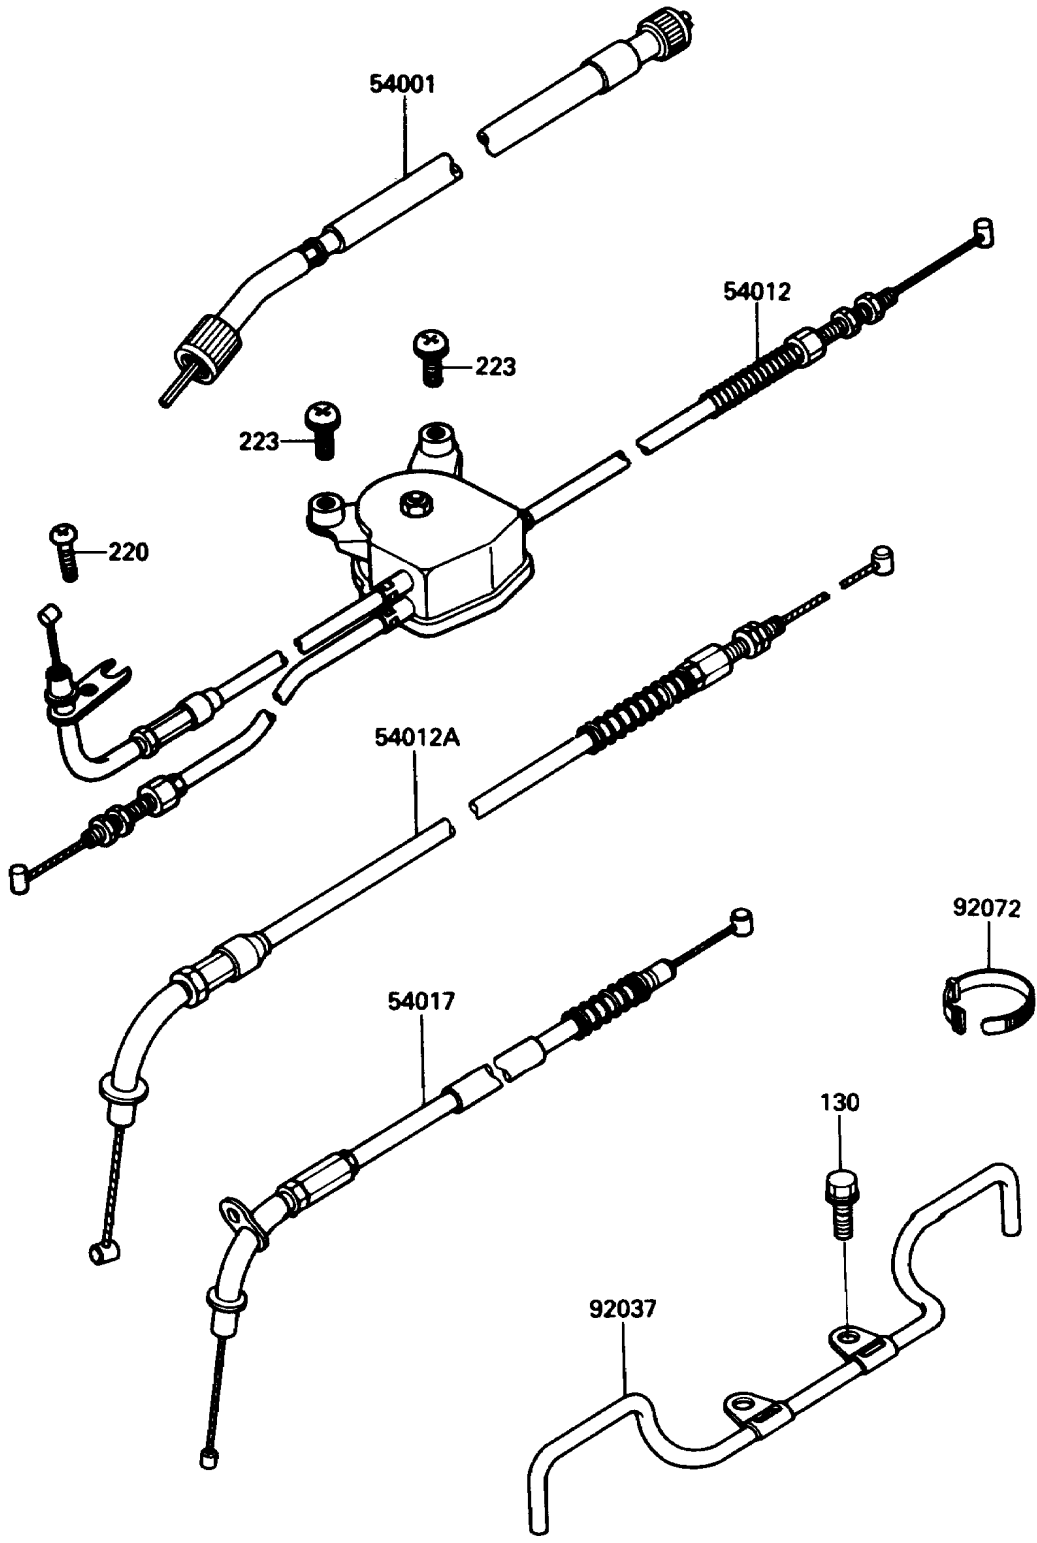

1987 Voyager XII PARTS DIAGRAM

Cable

F2540-0263

1987 Voyager XII PARTS LIST

Cable

ITEM NAME	PART NUMBER	QUANTITY
BOLT-FLANGED (Ref # 130)	130B0614	2
SCREW-PAN-CROS (Ref # 220)	220C0514	1
SCREW-PAN-WS-CROS (Ref # 223)	223B0610	2
CABLE-SPEEDOMETER (Ref # 54001)	54001-1121	1
CABLE-THROTTLE,OPENING (Ref # 54012)	54012-1331	1
CABLE-THROTTLE,CLOSING (Ref # 54012A)	54012-1332	1
CABLE-STARTER (Ref # 54017)	54017-1095	1
CLAMP,CABLE&HOSE (Ref # 92037)	92037-1832	1
BAND,L=185 (Ref # 92072)	92072-1195	1