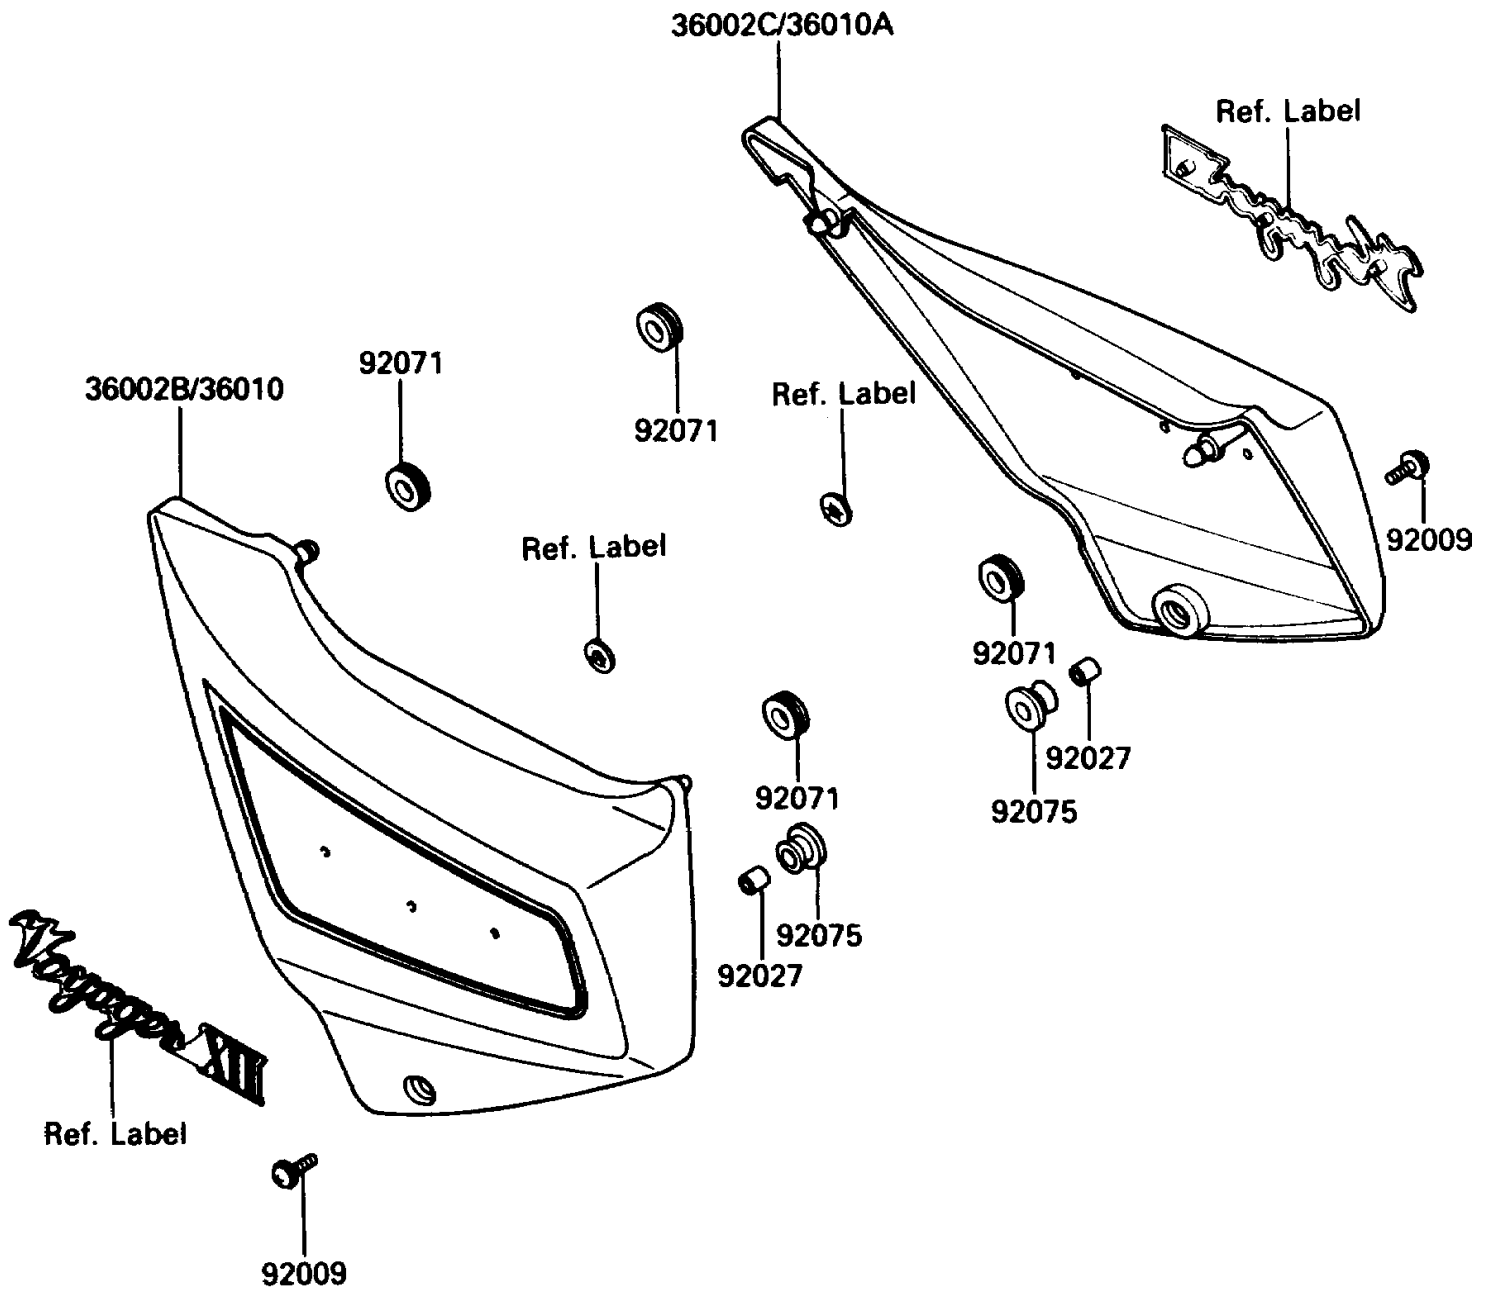

# 1987 Voyager XII PARTS DIAGRAM

Side Cover

F2611

# 1987 Voyager XII PARTS LIST

## Side Cover

ITEM NAME	PART NUMBER	QUANTITY
COVER-SIDE,LH,BEIGE/BEIGE (Ref # 36002B)	36002-5397-Y1	1
COVER-SIDE,RH,BEIGE/BEIGE (Ref # 36002C)	36002-5398-Y1	1
SCREW,6X18,BLACK (Ref # 92009)	92009-1181	2
COLLAR,6.8X10X12 (Ref # 92027)	92027-162	2
GROMMET (Ref # 92071)	92071-056	4
DAMPER,MALE (Ref # 92075)	92075-174	2