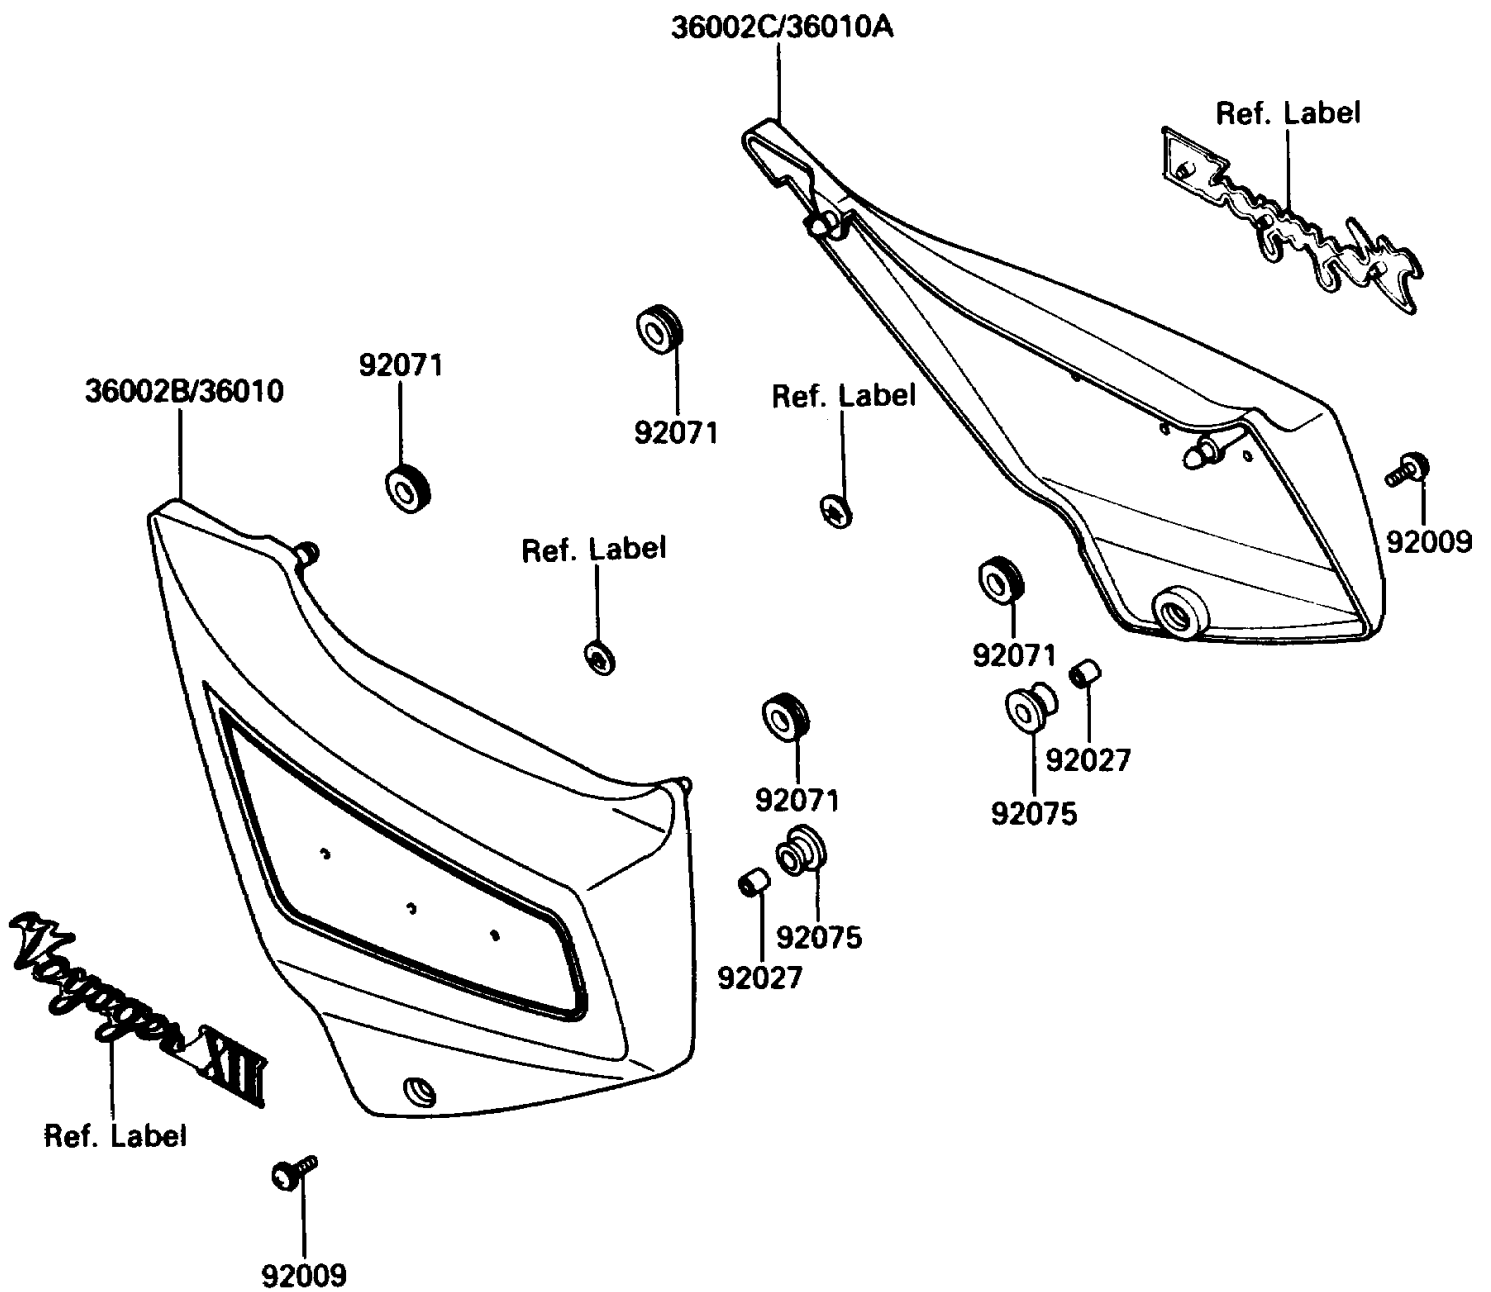

1987 Voyager XII PARTS DIAGRAM

Side Cover

F2611

1987 Voyager XII PARTS LIST

Side Cover

ITEM NAME	PART NUMBER	QUANTITY
COVER-SIDE,LH,BEIGE/BEIGE (Ref # 36002B)	36002-5397-Y1	1
COVER-SIDE,RH,BEIGE/BEIGE (Ref # 36002C)	36002-5398-Y1	1
SCREW,6X18,BLACK (Ref # 92009)	92009-1181	2
COLLAR,6.8X10X12 (Ref # 92027)	92027-162	2
GROMMET (Ref # 92071)	92071-056	4
DAMPER,MALE (Ref # 92075)	92075-174	2