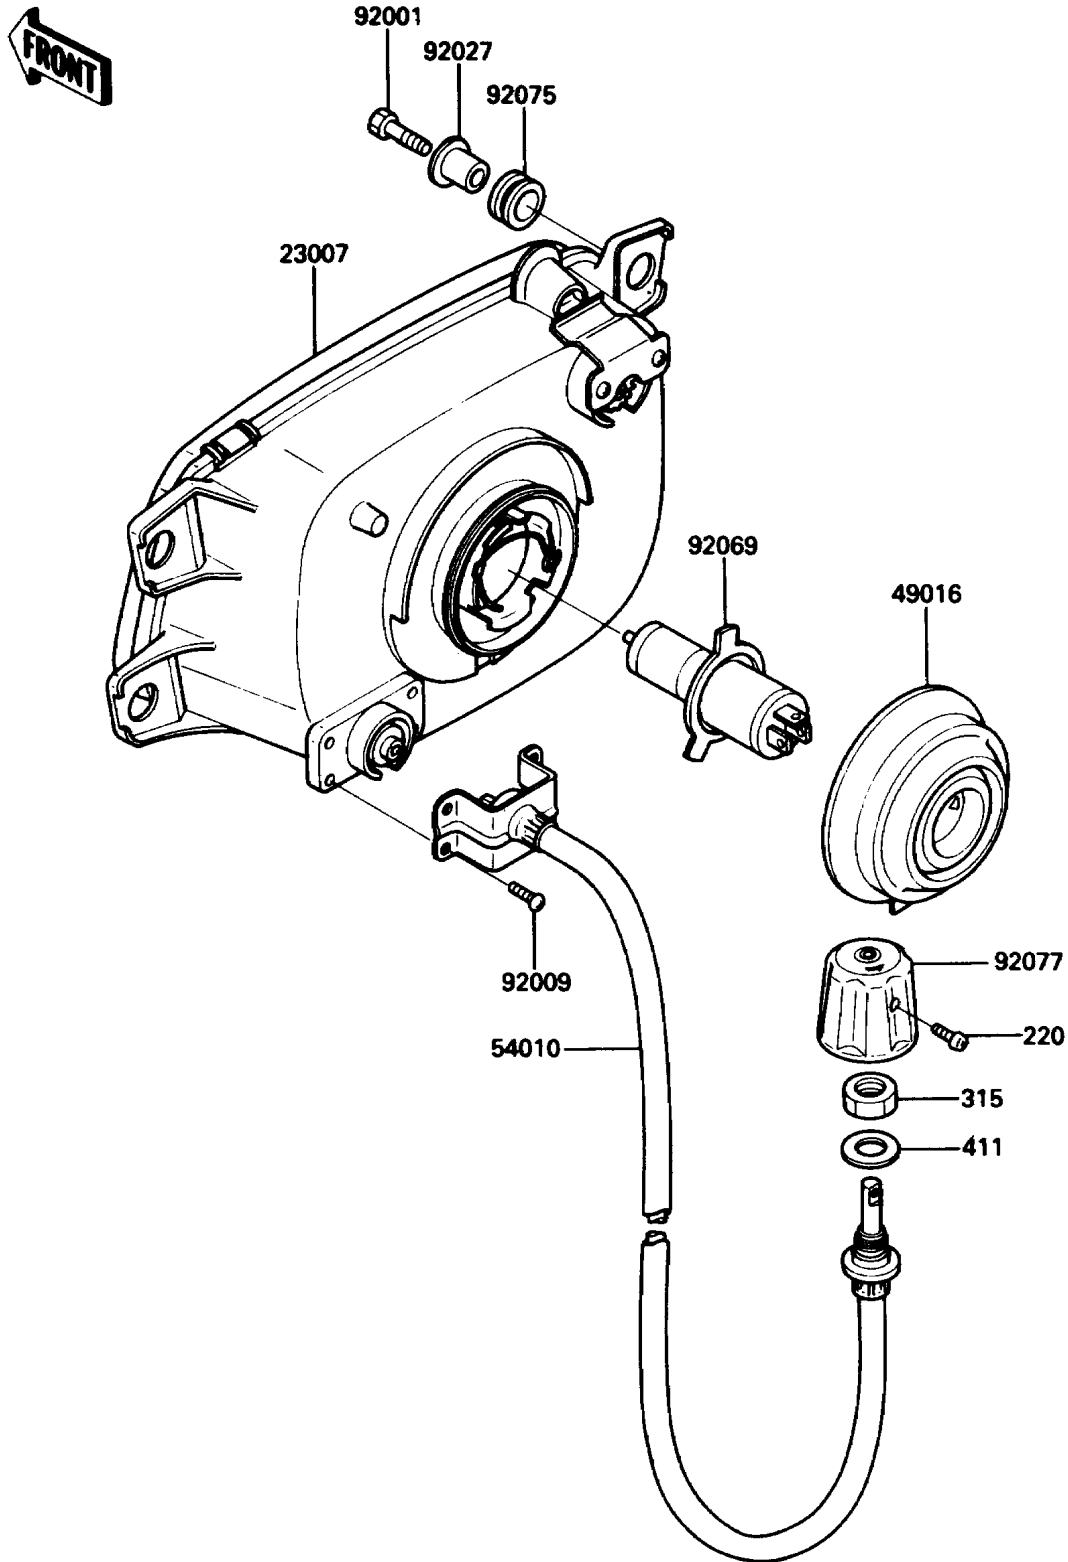

# 1987 Voyager XII PARTS DIAGRAM

Head Lamp

F2710-0268

## 1987 Voyager XII PARTS LIST

### Head Lamp

ITEM NAME	PART NUMBER	QUANTITY
SCREW-PAN-CROS (Ref # 220)	220C0312	1
NUT-HEX-FINE (Ref # 315)	315C1200	1
WASHER-PLAIN (Ref # 411)	411F1200	1
LENS-COMP,HEAD LAMP (Ref # 23007)	23007-1144	1
COVER-SEAL,HEAD LAMP (Ref # 49016)	49016-1108	1
CABLE,HEAD LAMP (Ref # 54010)	54010-1058	1
BOLT,6X25 (Ref # 92001)	92001-1284	4
SCREW,TAPPING,4X14 (Ref # 92009)	92009-1340	4
COLLAR,L=13.1 (Ref # 92027)	92027-251	4
BULB,12V 60/55W,H4 (Ref # 92069)	92069-1002	1
DAMPER (Ref # 92075)	92075-1690	4
KNOB,HEAD LAMP CABLE (Ref # 92077)	92077-1064	1