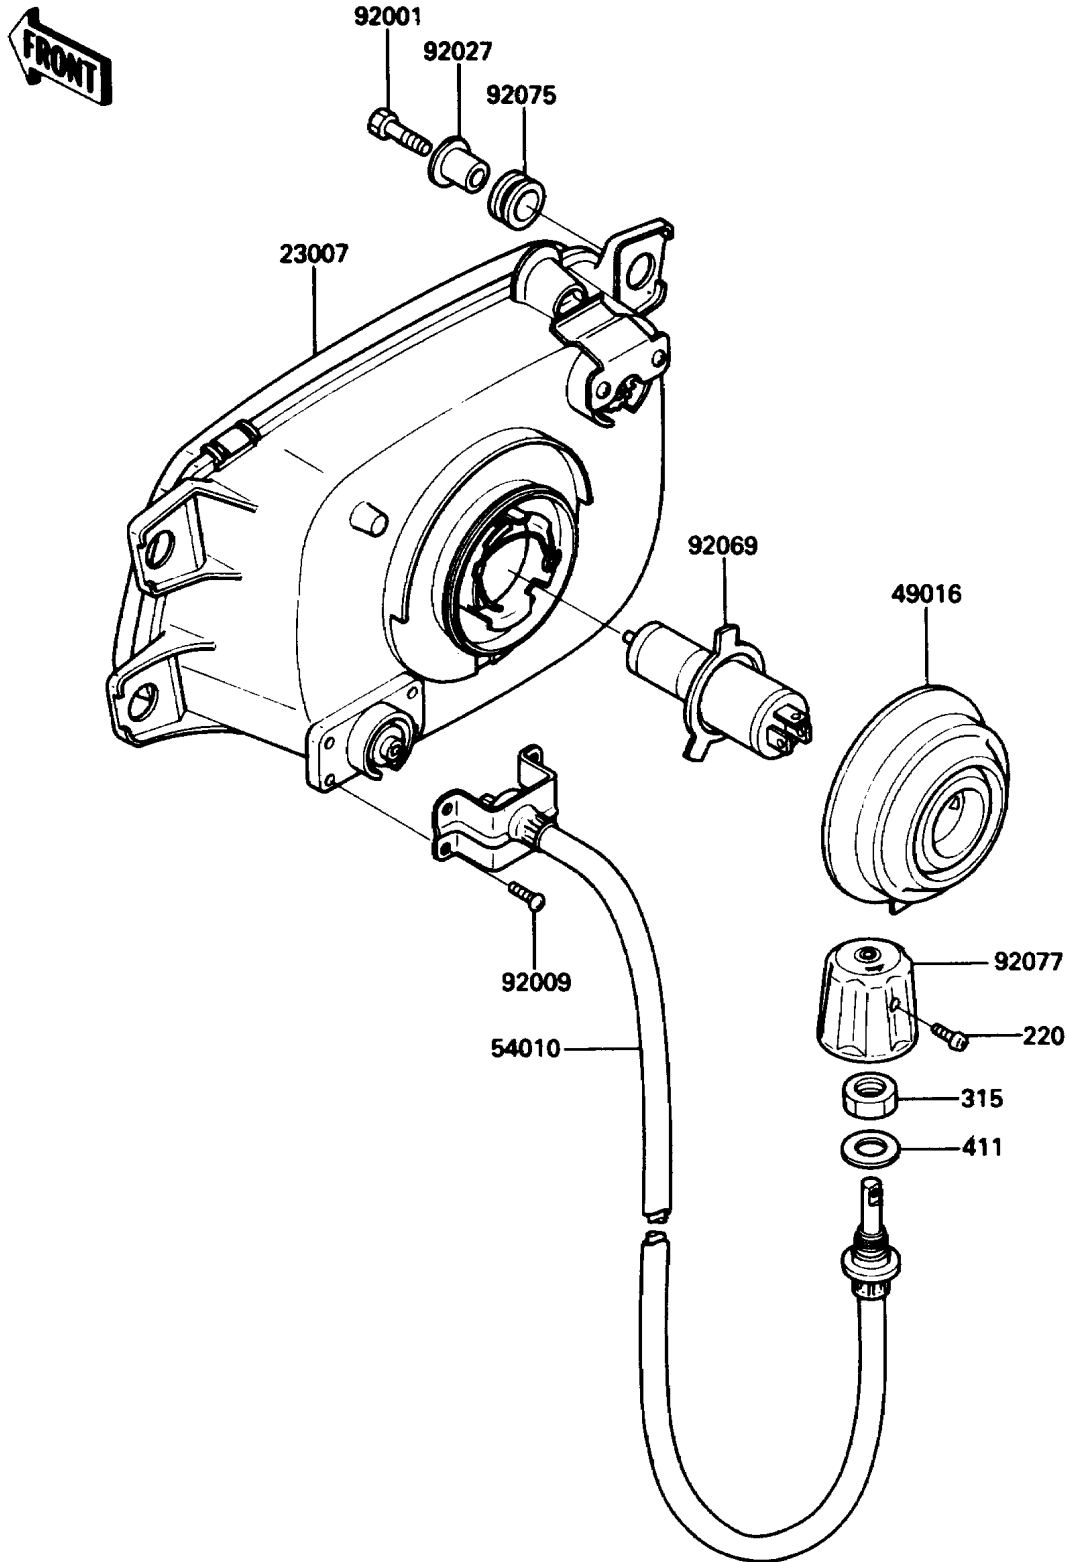

# 1988 Voyager XII PARTS DIAGRAM

Head Lamp

F2710-0268

## 1988 Voyager XII PARTS LIST

### Head Lamp

ITEM NAME	PART NUMBER	QUANTITY
SCREW-PAN-CROS (Ref # 220)	220C0312	1
NUT-HEX-FINE (Ref # 315)	315C1200	1
WASHER-PLAIN (Ref # 411)	411F1200	1
LENS-COMP,HEAD LAMP (Ref # 23007)	23007-1144	1
COVER-SEAL,HEAD LAMP (Ref # 49016)	49016-1108	1
CABLE,HEAD LAMP (Ref # 54010)	54010-1058	1
BOLT,6X25 (Ref # 92001)	92001-1284	4
SCREW,TAPPING,4X14 (Ref # 92009)	92009-1340	4
COLLAR,L=13.1 (Ref # 92027)	92027-251	4
BULB,12V 60/55W,H4 (Ref # 92069)	92069-1002	1
DAMPER (Ref # 92075)	92075-1690	4
KNOB,HEAD LAMP CABLE (Ref # 92077)	92077-1064	1