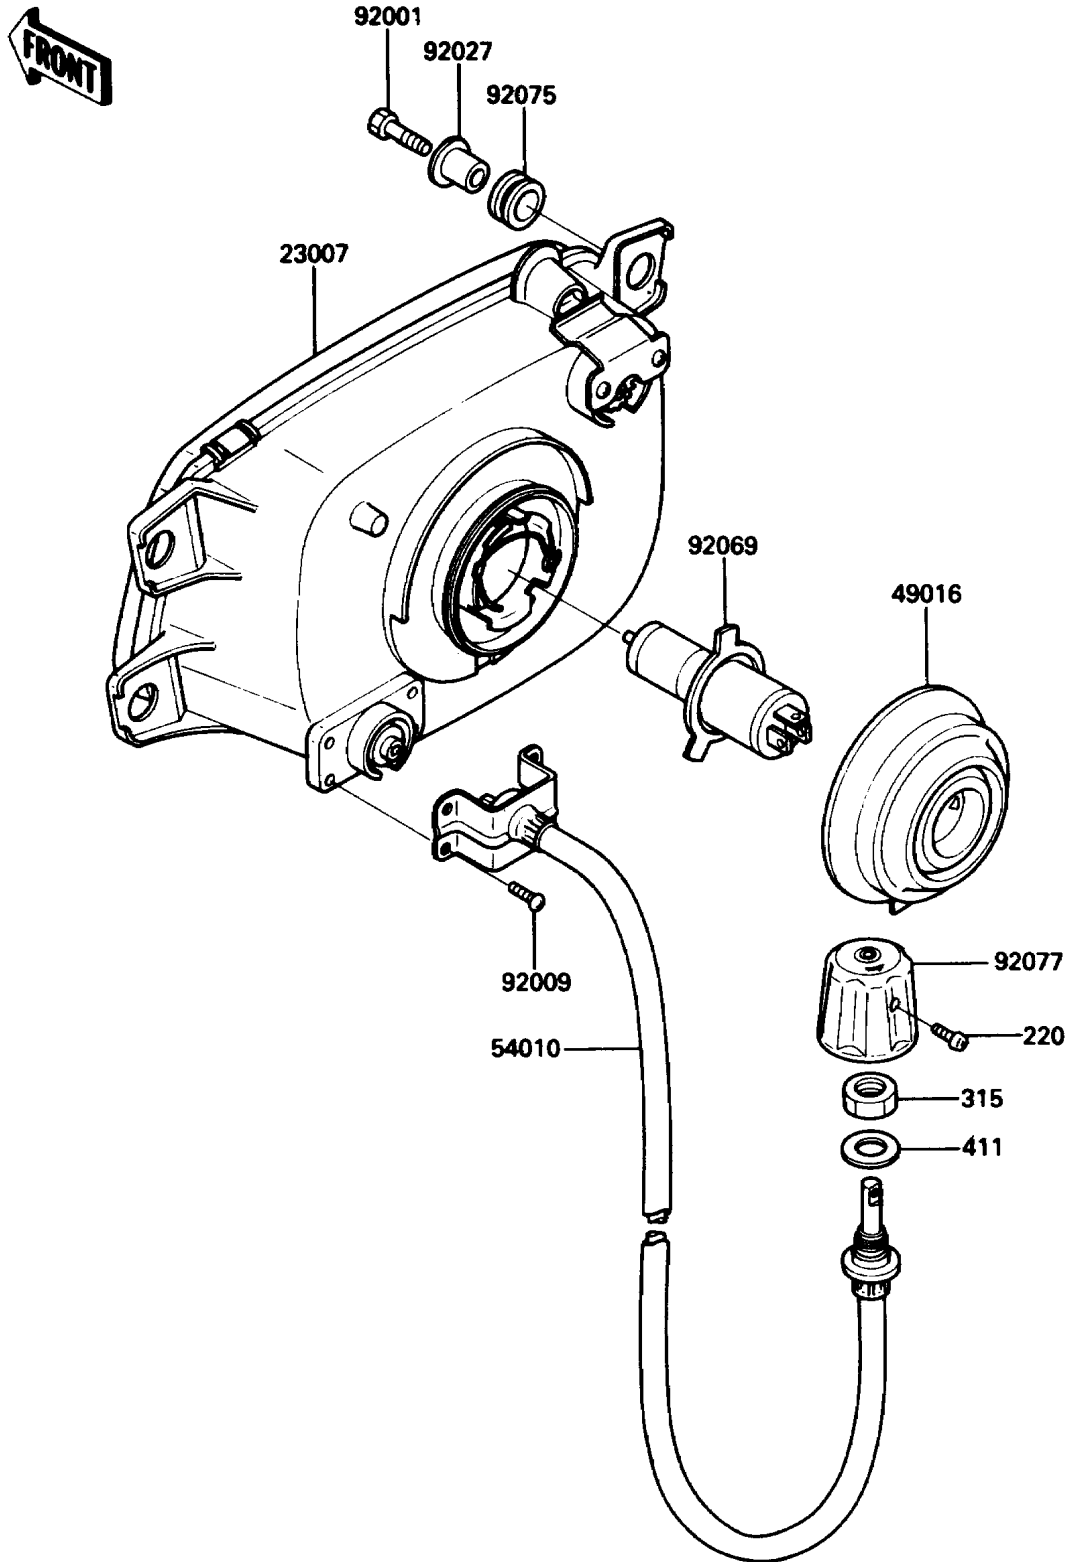

1991 Voyager XII PARTS DIAGRAM

Head Lamp

F2710-0268

1991 Voyager XII PARTS LIST

Head Lamp

ITEM NAME	PART NUMBER	QUANTITY
SCREW-PAN-CROS (Ref # 220)	220C0312	1
NUT-HEX-FINE (Ref # 315)	315C1200	1
WASHER-PLAIN (Ref # 411)	411F1200	1
LENS-COMP,HEAD LAMP (Ref # 23007)	23007-1144	1
COVER-SEAL,HEAD LAMP (Ref # 49016)	49016-1108	1
CABLE,HEAD LAMP (Ref # 54010)	54010-1058	1
BOLT,6X25 (Ref # 92001)	92001-1284	4
SCREW,TAPPING,4X14 (Ref # 92009)	92009-1340	4
COLLAR,L=13.1 (Ref # 92027)	92027-251	4
BULB,12V 60/55W,H4 (Ref # 92069)	92069-1002	1
DAMPER (Ref # 92075)	92075-1690	4
KNOB,HEAD LAMP CABLE (Ref # 92077)	92077-1064	1