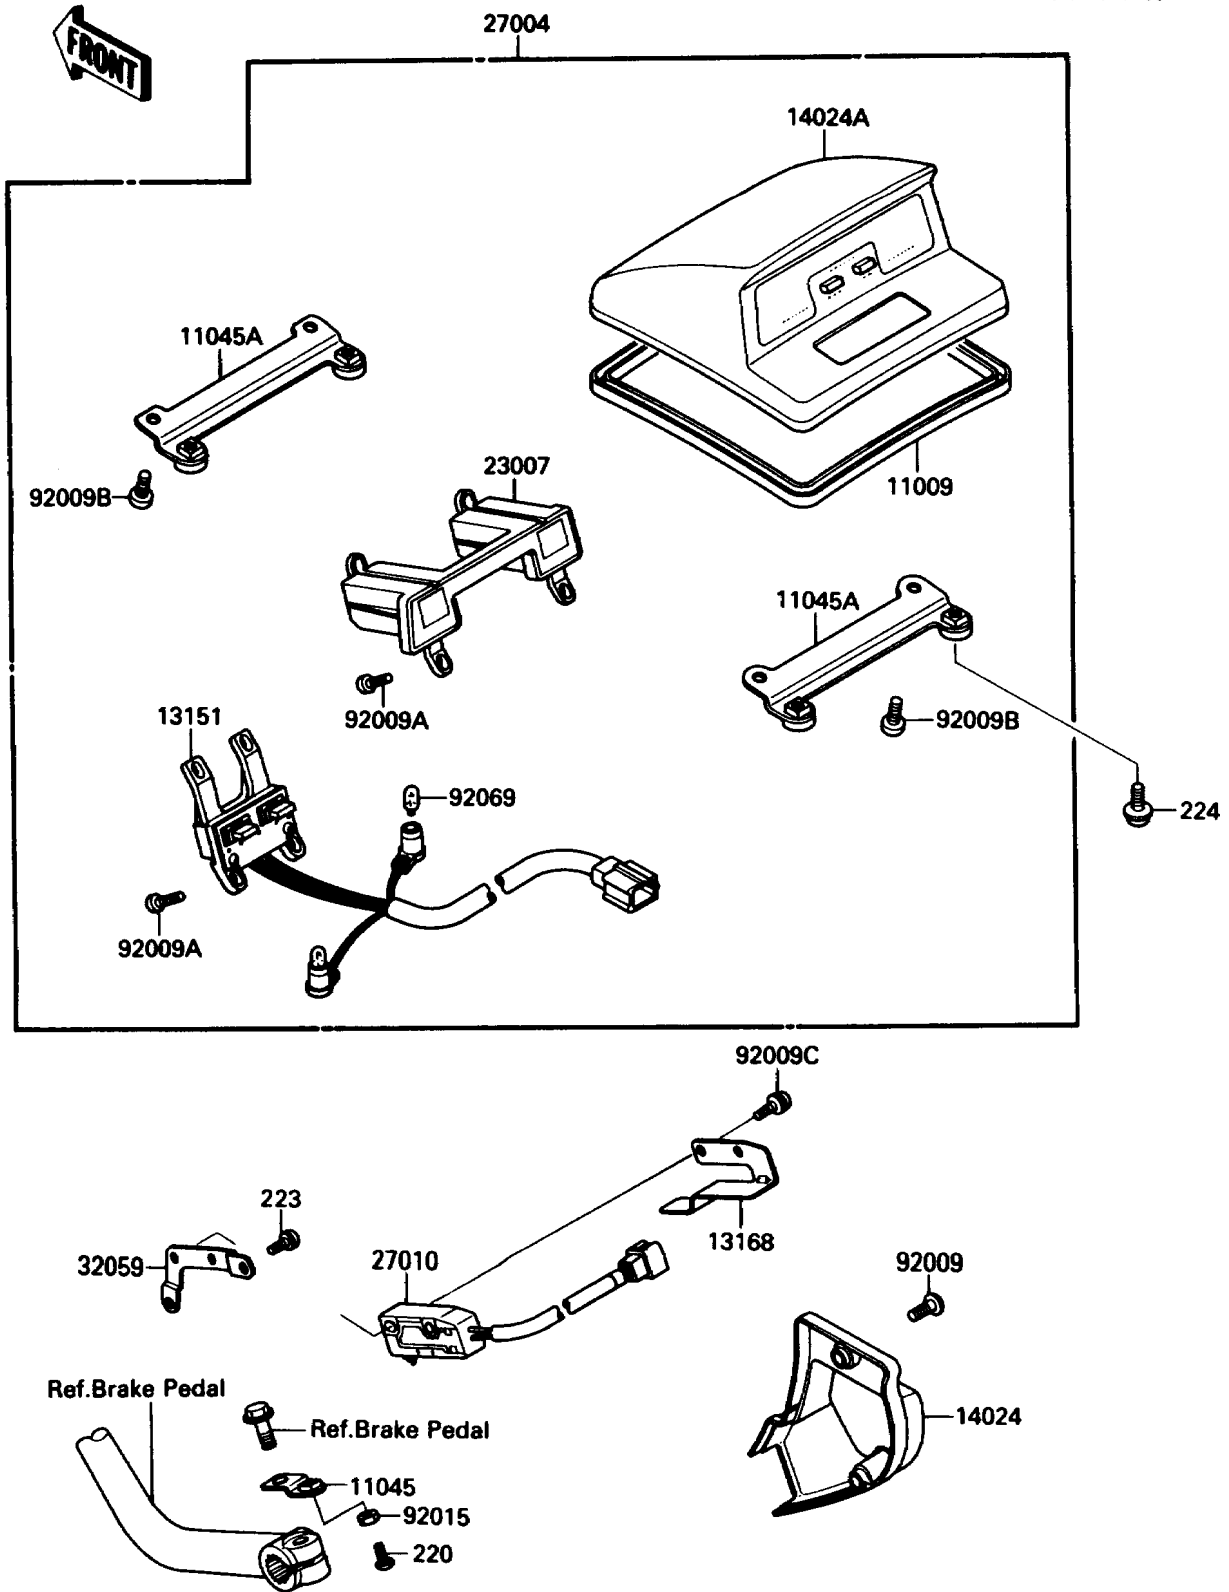

1987 Voyager XII PARTS DIAGRAM

Cruise Switch

F2767-0001

1987 Voyager XII PARTS LIST

Cruise Switch

ITEM NAME	PART NUMBER	QUANTITY
SCREW-PAN-CROS (Ref # 220)	220B0416	1
SCREW-PAN-WS-CROS (Ref # 223)	223B0510	2
SCREW-PAN-WP-CROS (Ref # 224)	224B0516	4
GASKET,CRUISE CONTROL SWITCH (Ref # 11009)	11009-1682	1
BRACKET,CRUISE CANCEL SWITCH (Ref # 11045)	11045-1913	1
BRACKET,CRUISE CONTROL SWITCH (Ref # 11045A)	11045-1937	2
SWITCH-COMP,CRUISE CONTROL (Ref # 13151)	13151-1068	1
LEVER,CRUISE CANCEL SWITCH (Ref # 13168)	13168-1364	1
COVER,CRUISE CANCEL SWITCH (Ref # 14024)	14024-1539	1
COVER,CRUISE CONTROL SWITCH (Ref # 14024A)	14024-1552-6Z	1
LENS-COMP,CRUISE CONTROL (Ref # 23007)	23007-1178	1
SWITCH-ASSY,CRUISE CONTROL,BLK (Ref # 27004)	27004-1057-6Z	1
SWITCH,CRUISE CANCEL (Ref # 27010)	27010-1237	1
BRACKET-SWITCH,CRUISE CANCEL (Ref # 32059)	32059-1087	1
SCREW,5X12,BLACK (Ref # 92009)	92009-1182	2
SCREW,TAPPING,4X12 (Ref # 92009A)	92009-1395	8
SCREW,TAPPING,5X10 (Ref # 92009B)	92009-1499	4
SCREW,4X16 (Ref # 92009C)	92009-1500	2
NUT,4MM (Ref # 92015)	92015-1676	1
BULB,12V 3.4W (Ref # 92069)	92069-1007	2