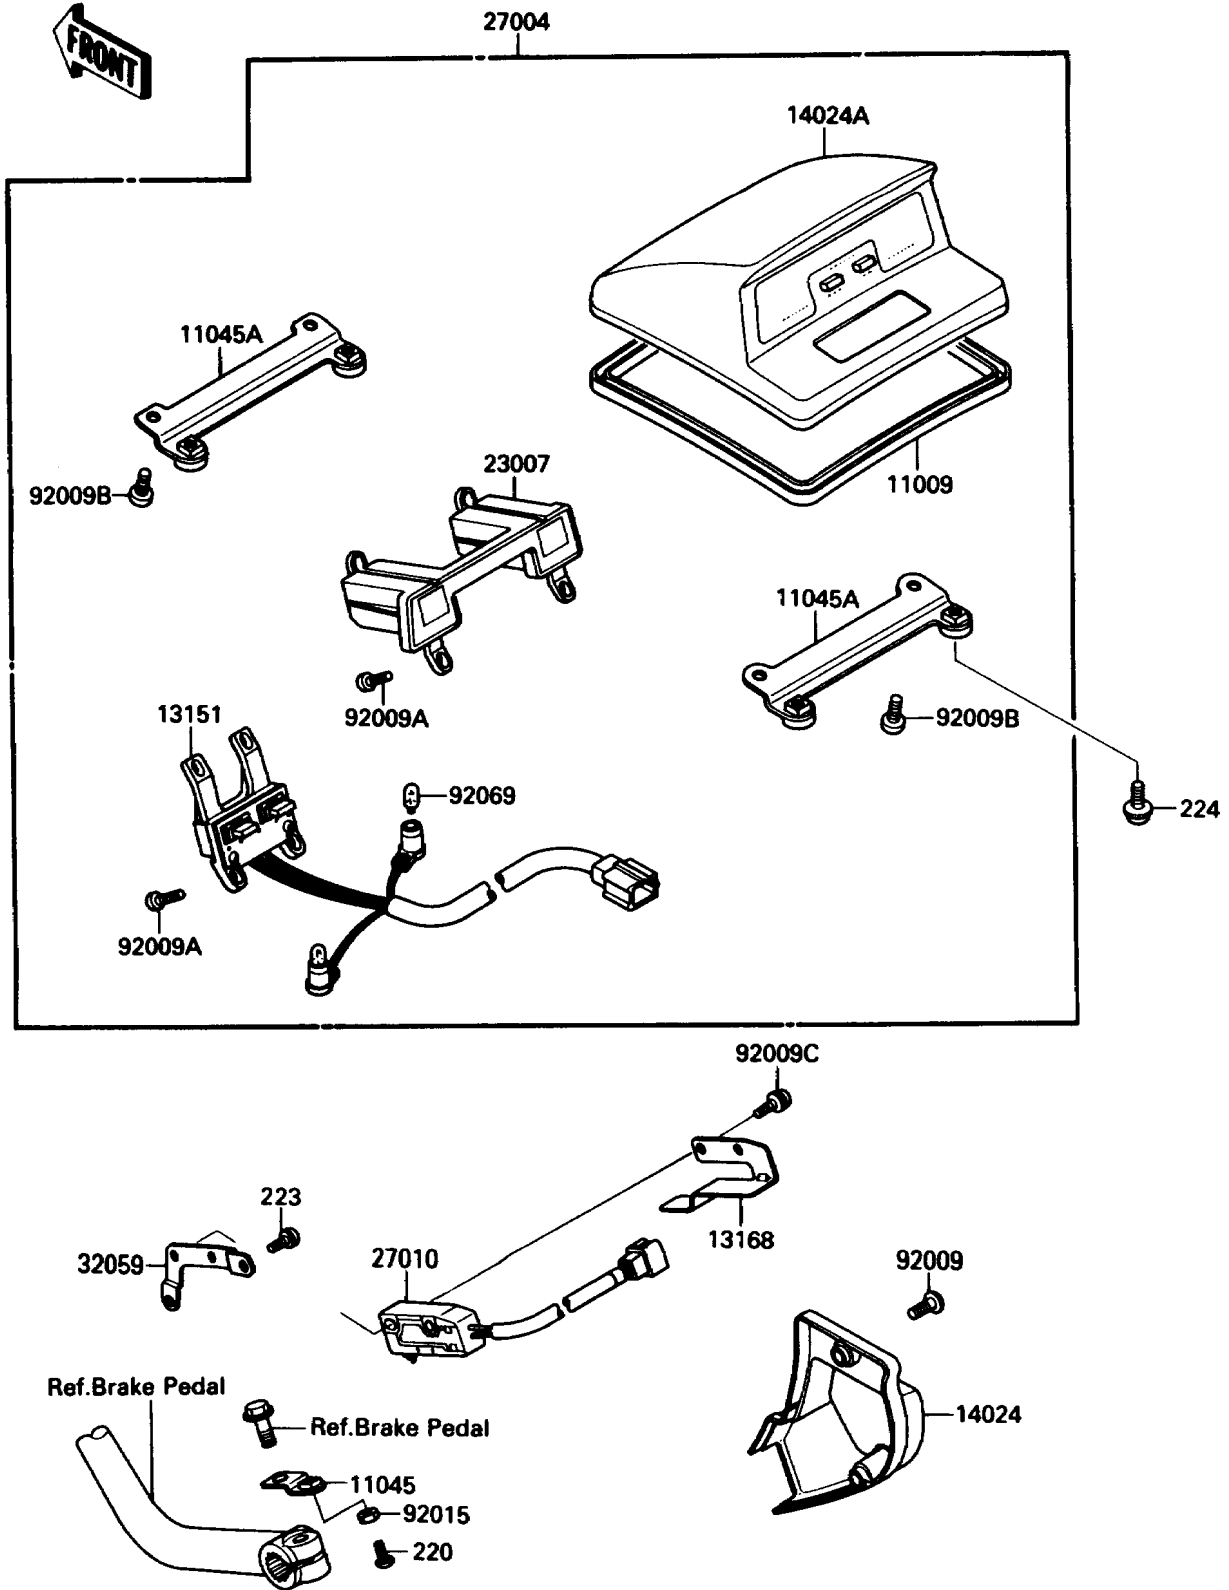

1988 Voyager XII PARTS DIAGRAM

Cruise Switch

F2767-0001

1988 Voyager XII PARTS LIST

Cruise Switch

ITEM NAME	PART NUMBER	QUANTITY
SCREW-PAN-CROS (Ref # 220)	220B0416	1
SCREW-PAN-WS-CROS (Ref # 223)	223B0510	2
SCREW-PAN-WP-CROS (Ref # 224)	224B0516	4
GASKET,CRUISE CONTROL SWITCH (Ref # 11009)	11009-1682	1
BRACKET,CRUISE CANCEL SWITCH (Ref # 11045)	11045-1913	1
BRACKET,CRUISE CONTROL SWITCH (Ref # 11045A)	11045-1937	2
SWITCH-COMP,CRUISE CONTROL (Ref # 13151)	13151-1068	1
LEVER,CRUISE CANCEL SWITCH (Ref # 13168)	13168-1364	1
COVER,CRUISE CANCEL SWITCH (Ref # 14024)	14024-1539	1
COVER,CRUISE CONTROL SWITCH (Ref # 14024A)	14024-1552-6Z	1
LENS-COMP,CRUISE CONTROL (Ref # 23007)	23007-1178	1
SWITCH-ASSY,CRUISE CONTROL,BLK (Ref # 27004)	27004-1057-6Z	1
SWITCH,CRUISE CANCEL (Ref # 27010)	27010-1237	1
BRACKET-SWITCH,CRUISE CANCEL (Ref # 32059)	32059-1087	1
SCREW,5X12,BLACK (Ref # 92009)	92009-1182	2
SCREW,TAPPING,4X12 (Ref # 92009A)	92009-1395	8
SCREW,TAPPING,5X10 (Ref # 92009B)	92009-1499	4
SCREW,4X16 (Ref # 92009C)	92009-1500	2
NUT,4MM (Ref # 92015)	92015-1676	1
BULB,12V 3.4W (Ref # 92069)	92069-1007	2