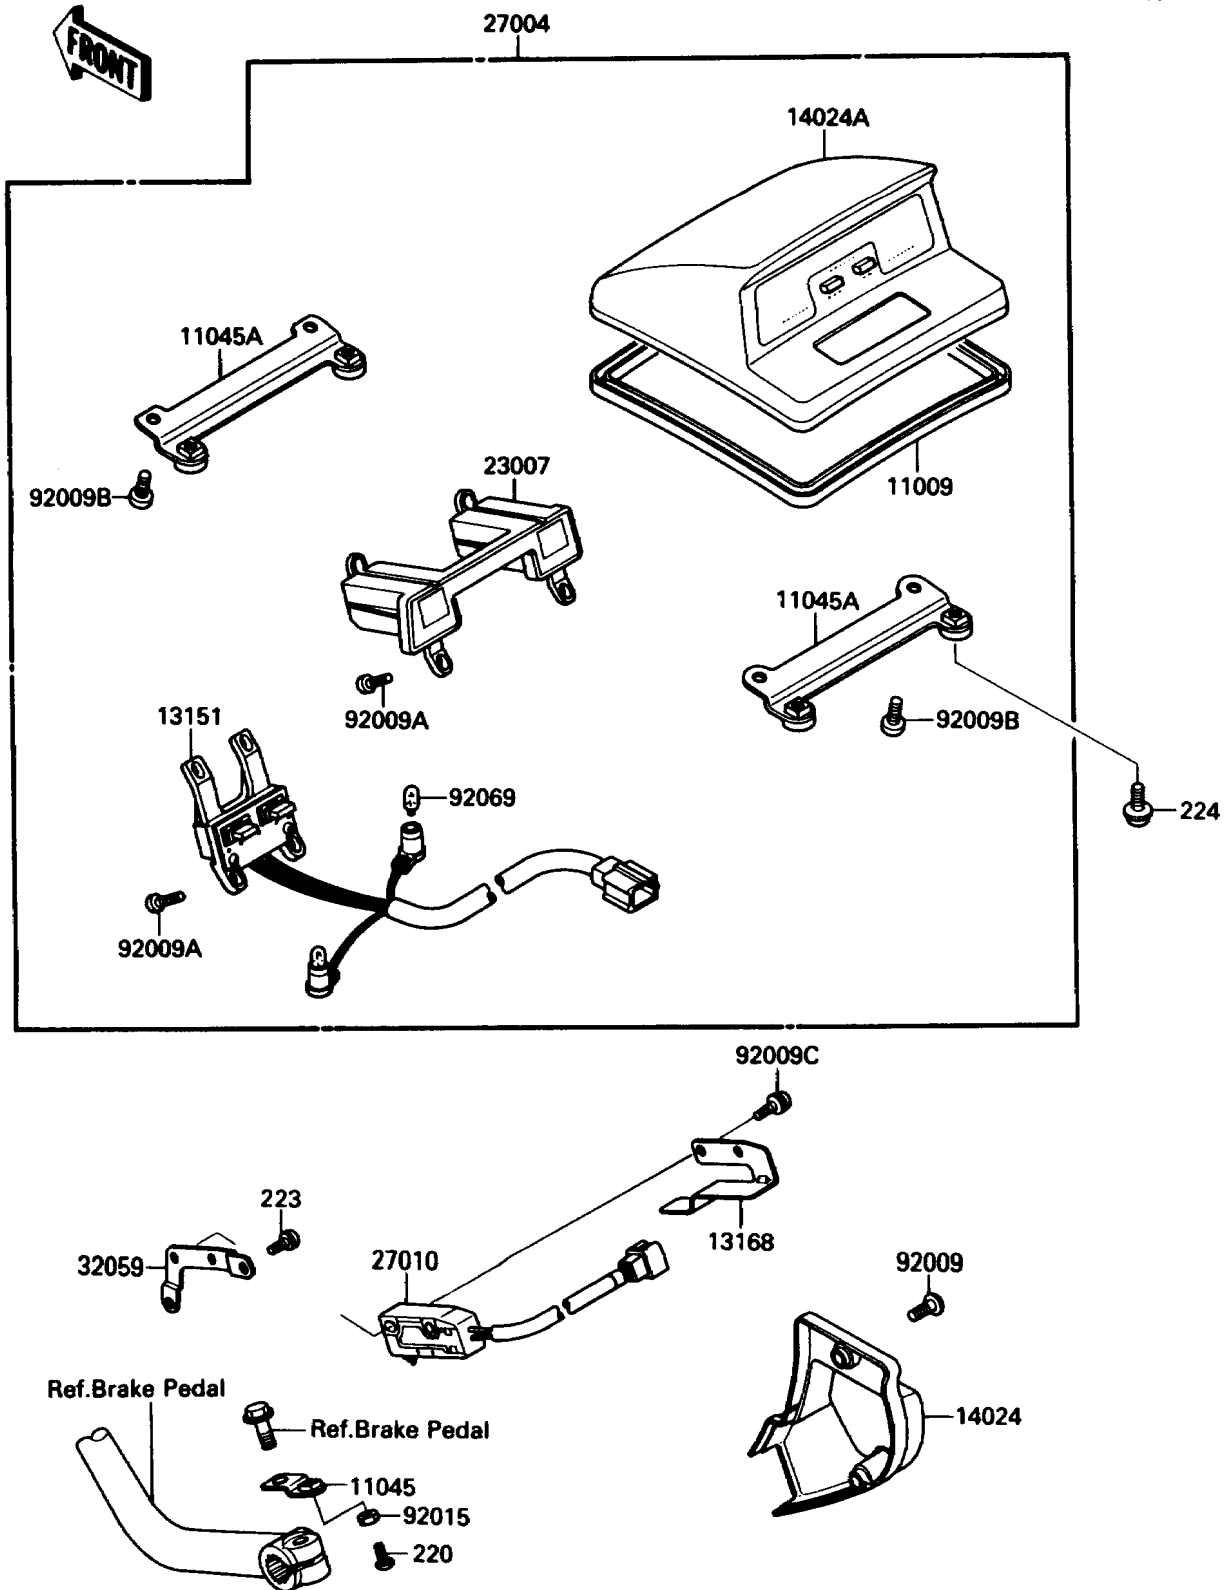

1991 Voyager XII PARTS DIAGRAM

Cruise Switch

F2767-0001

1991 Voyager XII PARTS LIST

Cruise Switch

ITEM NAME	PART NUMBER	QUANTITY
SCREW-PAN-CROS (Ref # 220)	220B0416	1
SCREW-PAN-WS-CROS (Ref # 223)	223B0510	2
SCREW-PAN-WP-CROS (Ref # 224)	224B0516	4
GASKET,CRUISE CONTROL SWITCH (Ref # 11009)	11009-1682	1
BRACKET,CRUISE CANCEL SWITCH (Ref # 11045)	11045-1913	1
BRACKET,CRUISE CONTROL SWITCH (Ref # 11045A)	11045-1937	2
SWITCH-COMP,CRUISE CONTROL (Ref # 13151)	13151-1068	1
LEVER,CRUISE CANCEL SWITCH (Ref # 13168)	13168-1364	1
COVER,CRUISE CANCEL SWITCH (Ref # 14024)	14024-1539	1
COVER,CRUISE CONTROL SWITCH (Ref # 14024A)	14024-1552-6Z	1
LENS-COMP,CRUISE CONTROL (Ref # 23007)	23007-1178	1
SWITCH-ASSY,CRUISE CONTROL,BLK (Ref # 27004)	27004-1057-6Z	1
SWITCH,CRUISE CANCEL (Ref # 27010)	27010-1237	1
BRACKET-SWITCH,CRUISE CANCEL (Ref # 32059)	32059-1087	1
SCREW,5X12,BLACK (Ref # 92009)	92009-1182	2
SCREW,TAPPING,4X12 (Ref # 92009A)	92009-1395	8
SCREW,TAPPING,5X10 (Ref # 92009B)	92009-1499	4
SCREW,4X16 (Ref # 92009C)	92009-1500	2
NUT,4MM (Ref # 92015)	92015-1676	1
BULB,12V 3.4W (Ref # 92069)	92069-1007	2