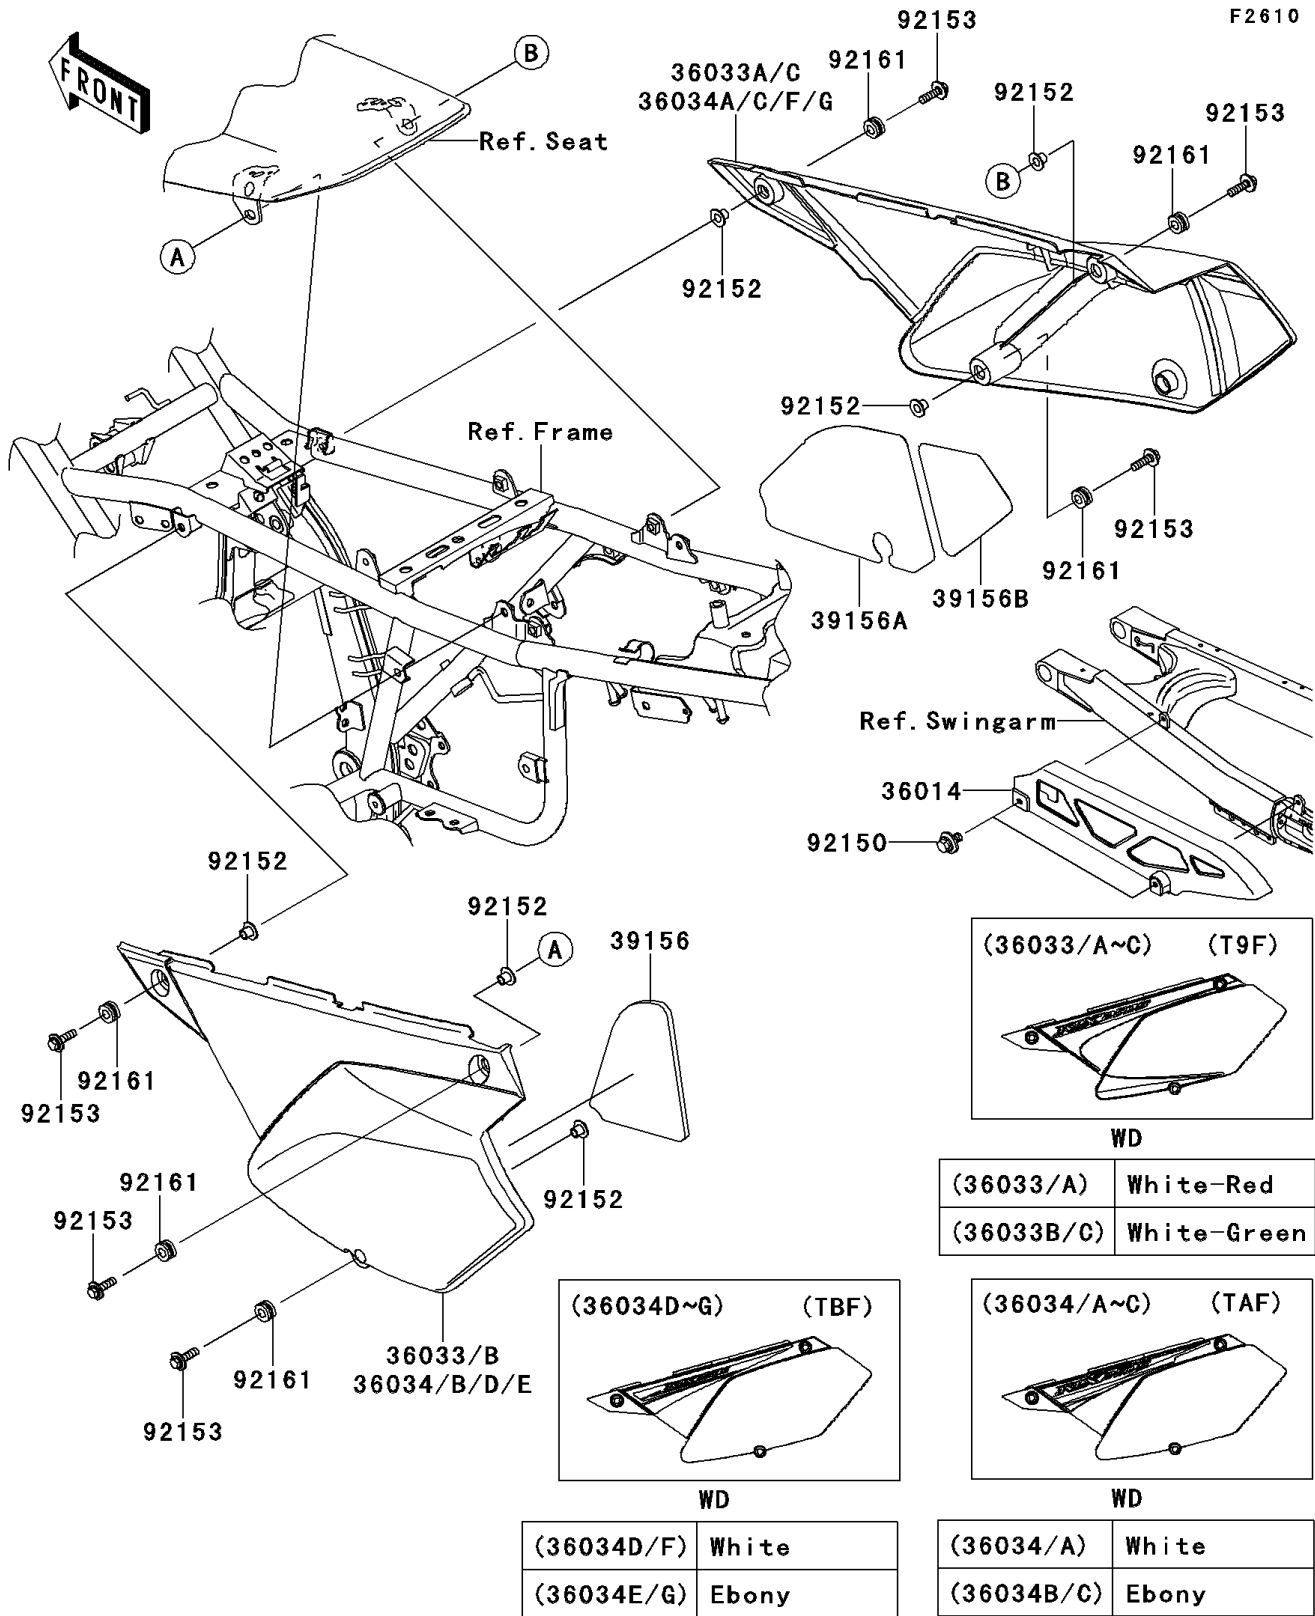

2011 KLX250S (Canada Only) PARTS DIAGRAM

Side Covers/Chain Cover(T9F-TBF)

2011 KLX250S (Canada Only) PARTS LIST

Side Covers/Chain Cover(T9F-TBF)

ITEM NAME	PART NUMBER	QUANTITY
-----------	-------------	----------