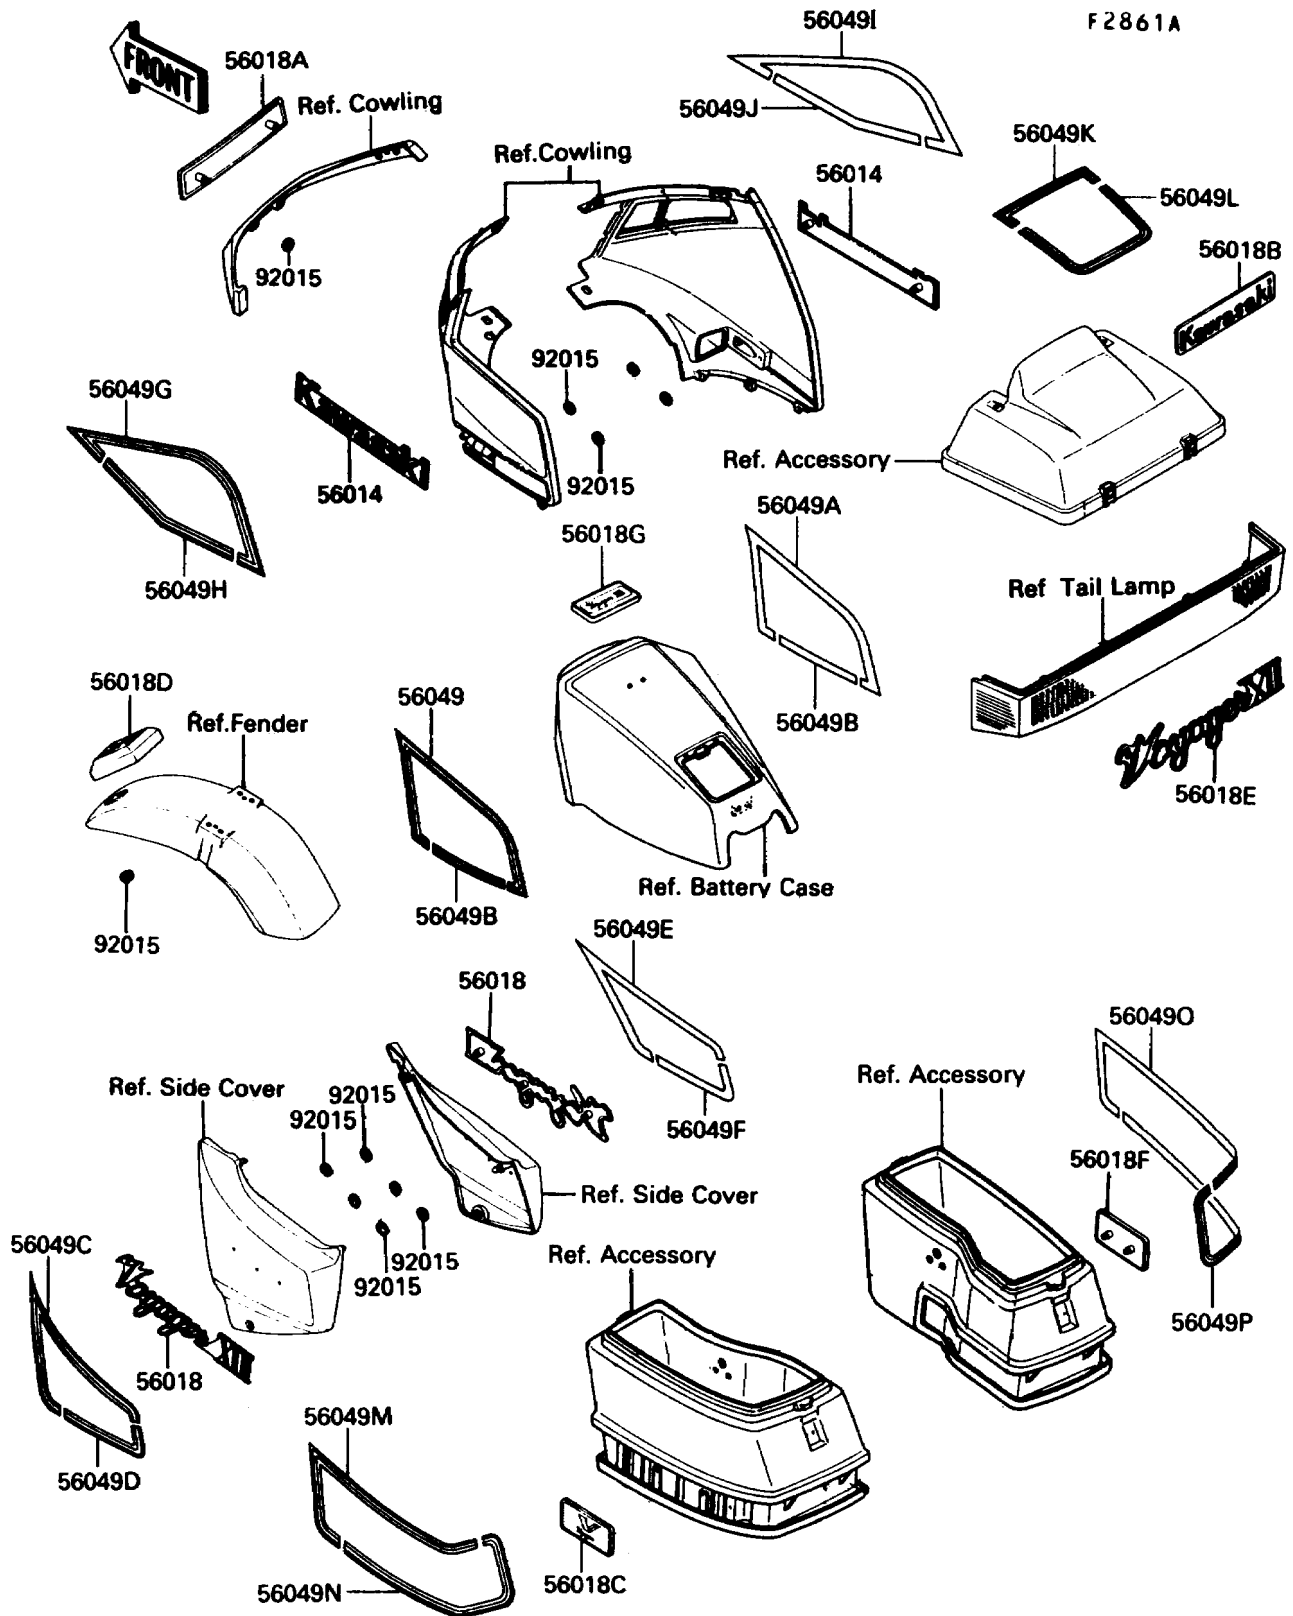

# 1990 Voyager XII PARTS DIAGRAM

Decal(ZG1200-B4/B5)

# 1990 Voyager XII PARTS LIST

Decal(ZG1200-B4/B5)

ITEM NAME	PART NUMBER	QUANTITY
EMBLEM,COWLING,KAWASAKI (Ref # 56014)	56014-1133	2
MARK,SIDE COVER (Ref # 56018)	56018-1857	2
MARK,WINDSHIELD COVER,KAWASAKI (Ref # 56018A)	56018-1858	1
MARK,TRUNK COVER,KAWASAKI (Ref # 56018B)	56018-1859	1
MARK,SIDE BAG,LH (Ref # 56018C)	56018-1860	1
MARK,FRONT FENDER (Ref # 56018D)	56018-1861	1
MARK,TAIL LAMP (Ref # 56018E)	56018-1862	1
MARK,SIDE BAG,RH (Ref # 56018F)	56018-1882	1
MARK,CRUISE CONTROL SWITCH (Ref # 56018G)	56018-1982	1
PATTERN,TANK COVER,LH,TOP (Ref # 56049)	56049-1354	1
PATTERN,TANK COVER,RH,TOP (Ref # 56049A)	56049-1355	1
PATTERN,TANK COVER,L&R,BOTTOM (Ref # 56049B)	56049-1356	2
PATTERN,SIDE COVER,LH,TOP (Ref # 56049C)	56049-1357	1
PATTERN,SIDE COVER,LH,BOTTOM (Ref # 56049D)	56049-1358	1
PATTERN,SIDE COVER,RH,TOP (Ref # 56049E)	56049-1359	1
PATTERN,SIDE COVER,RH,BOTTOM (Ref # 56049F)	56049-1360	1
PATTERN,UPP COWLING,LH,TOP (Ref # 56049G)	56049-1361	1
PATTERN,UPP COWLING,LH,BOTTOM (Ref # 56049H)	56049-1362	1
PATTERN,UPP COWLING,RH,TOP (Ref # 56049I)	56049-1363	1
PATTERN,UPP COWLING,RH,BOTTOM (Ref # 56049J)	56049-1364	1
PATTERN,CNT BAG COVER,FR (Ref # 56049K)	56049-1365	1
PATTERN,CNT BAG COVER,RR (Ref # 56049L)	56049-1366	1
PATTERN,SIDE BAG BODY,LH,TOP (Ref # 56049M)	56049-1367	1
PATTERN,SIDE BAG BODY,LH,BOTTO (Ref # 56049N)	56049-1368	1
PATTERN,SIDE BAG BODY,RH,TOP (Ref # 56049O)	56049-1369	1
PATTERN,SIDE BAG BODY,RH,BOTTO (Ref # 56049P)	56049-1370	1
NUT,PUSH,3MM (Ref # 92015)	92018-005	14