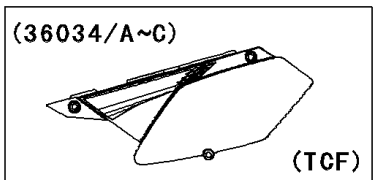

2012 KLX® 250S PARTS DIAGRAM

Side Covers/Chain Cover(TCF/TDF)

WD

(36034/A)	Ebony-Green
(36034B/C)	Ebony-Red

WD

(36034D/E)	White
(36034F/G)	Ebony

2012 KLX® 250S PARTS LIST

Side Covers/Chain Cover(TCF/TDF)

ITEM NAME	PART NUMBER	QUANTITY
CASE-CHAIN (Ref # 36014)	36014-0050	1
COVER-SIDE-SUB,LH,EBONY (Ref # 36034)	36034-5394-6C	1
COVER-SIDE-SUB,RH,EBONY (Ref # 36034A)	36034-5395-6C	1
COVER-SIDE-SUB,LH,EBONY (Ref # 36034B)	36034-5396-6C	1
COVER-SIDE-SUB,RH,EBONY (Ref # 36034C)	36034-5397-6C	1
PAD,SIDE COVER,LH (Ref # 39156)	39156-0197	1
PAD,SIDE COVER,RH (Ref # 39156A)	39156-0198	1
PAD,SIDE COVER,RH (Ref # 39156B)	39156-0199	1
BOLT,6X12 (Ref # 92150)	92150-1435	2
COLLAR (Ref # 92152)	92152-0237	6
BOLT,FLANGED,6X22 (Ref # 92153)	92153-0950	6
DAMPER (Ref # 92161)	92161-0685	6