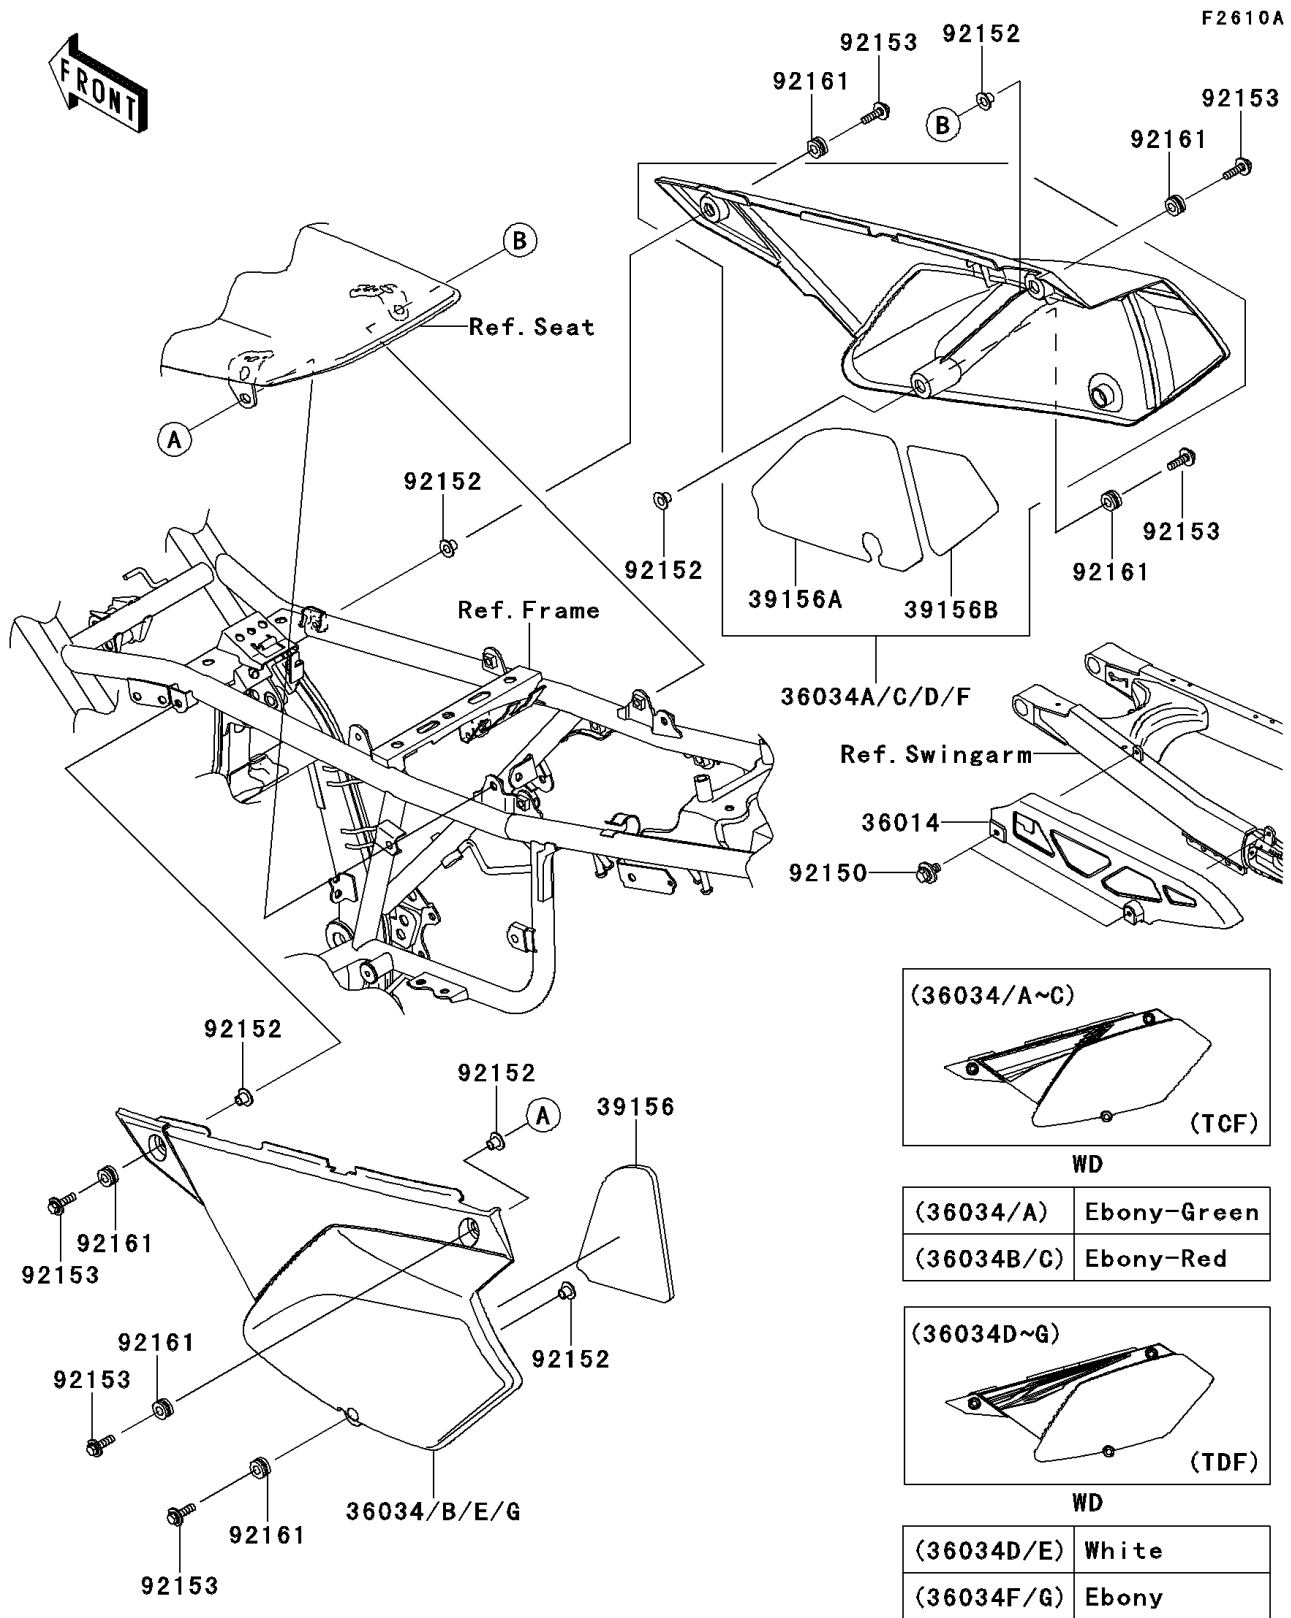

2012 KLX® 250S PARTS DIAGRAM

Side Covers/Chain Cover(TCF/TDF)

WD

(36034/A)	Ebony-Green
(36034B/C)	Ebony-Red

WD

(36034D/E)	White
(36034F/G)	Ebony

2012 KLX® 250S PARTS LIST

Side Covers/Chain Cover(TCF/TDF)

ITEM NAME	PART NUMBER	QUANTITY
CASE-CHAIN (Ref # 36014)	36014-0050	1
COVER-SIDE-SUB,LH,EBONY (Ref # 36034)	36034-5394-6C	1
COVER-SIDE-SUB,RH,EBONY (Ref # 36034A)	36034-5395-6C	1
COVER-SIDE-SUB,LH,EBONY (Ref # 36034B)	36034-5396-6C	1
COVER-SIDE-SUB,RH,EBONY (Ref # 36034C)	36034-5397-6C	1
PAD,SIDE COVER,LH (Ref # 39156)	39156-0197	1
PAD,SIDE COVER,RH (Ref # 39156A)	39156-0198	1
PAD,SIDE COVER,RH (Ref # 39156B)	39156-0199	1
BOLT,6X12 (Ref # 92150)	92150-1435	2
COLLAR (Ref # 92152)	92152-0237	6
BOLT,FLANGED,6X22 (Ref # 92153)	92153-0950	6
DAMPER (Ref # 92161)	92161-0685	6