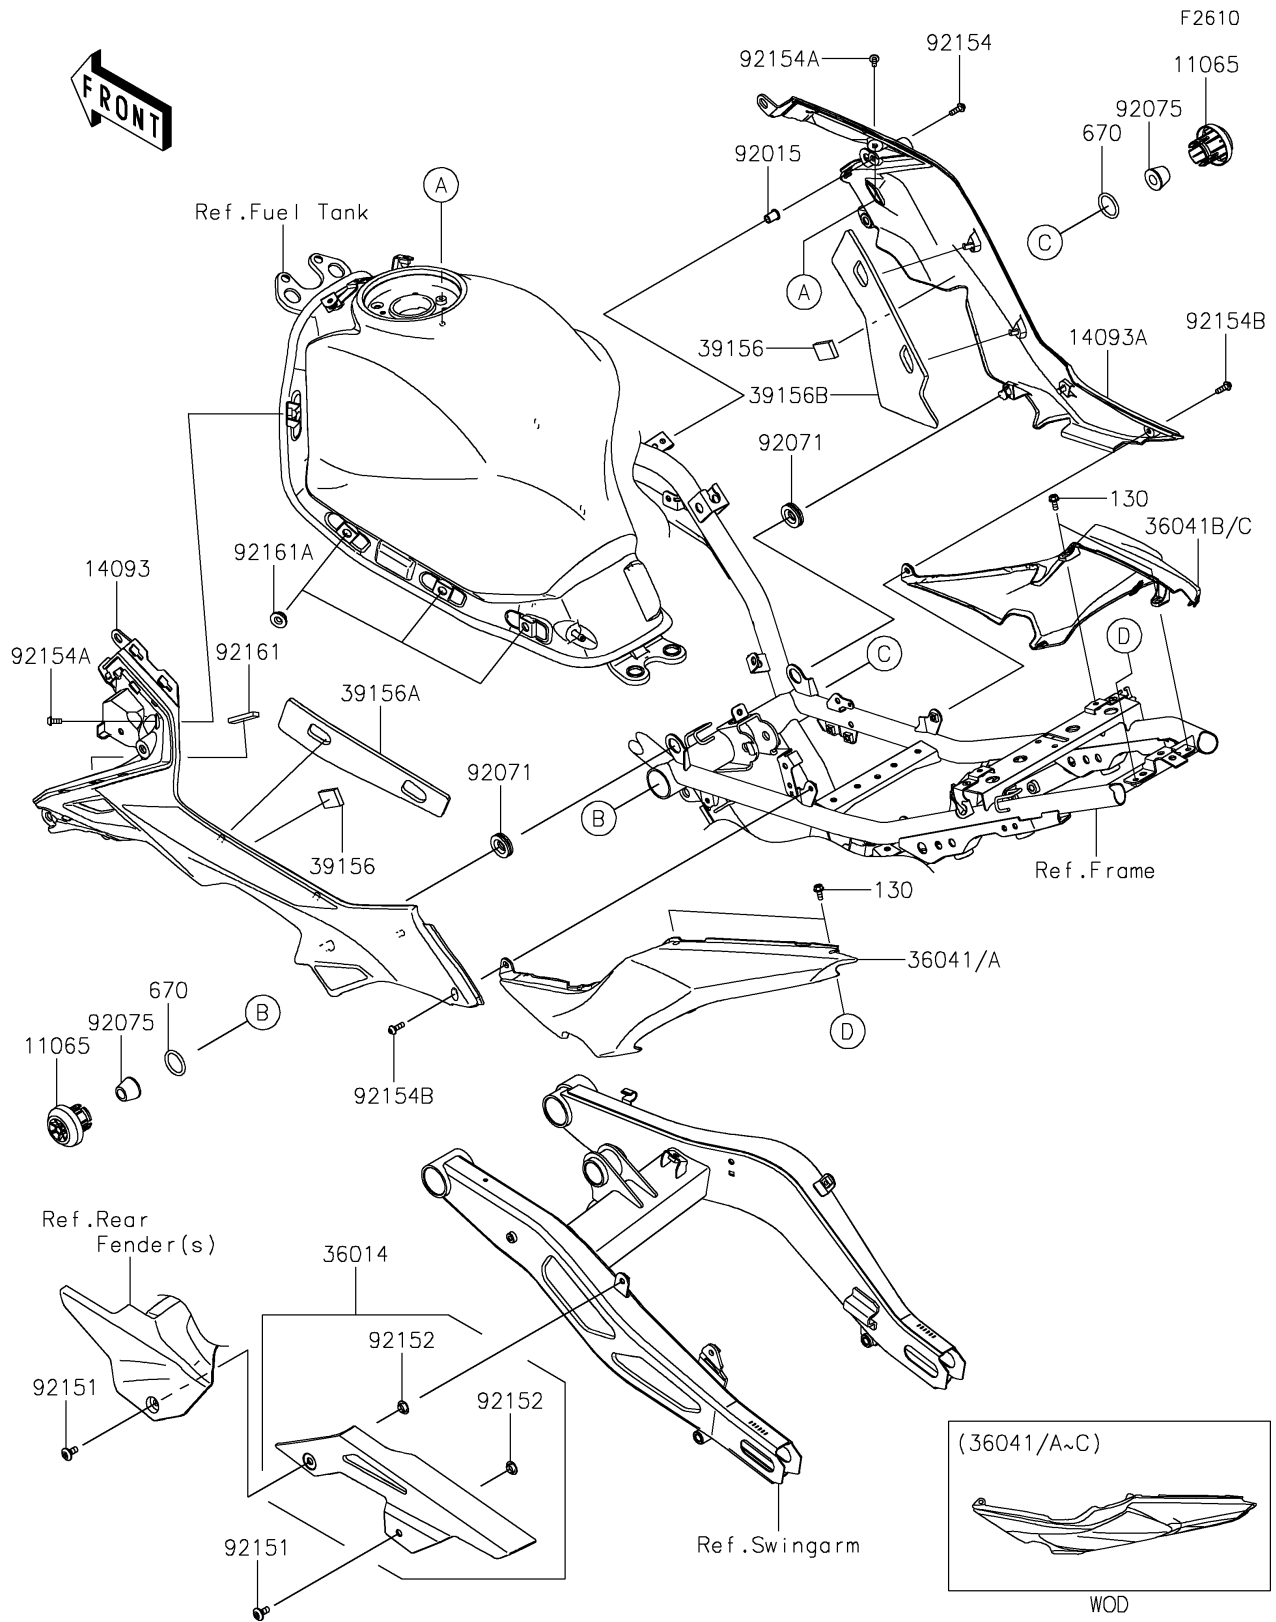

2024 Z650 PARTS DIAGRAM

Side Covers/Chain Cover

2024 Z650 PARTS LIST

Side Covers/Chain Cover

ITEM NAME	PART NUMBER	QUANTITY
CAP (Ref # 11065)	11065-0956	2
COVER,KNEE GRIP,LH (Ref # 14093)	14093-0613	1
COVER,KNEE GRIP,RH (Ref # 14093A)	14093-0614	1
CASE-CHAIN (Ref # 36014)	36014-0044	1
COVER-TAIL,LH,EBONY (Ref # 36041A)	36041-0033-H8	1
COVER-TAIL,RH,EBONY (Ref # 36041C)	36041-0034-H8	1
PAD,20X30X6 (Ref # 39156)	39156-1751	2
PAD,KNEE GRIP COVER,LH (Ref # 39156A)	39156-2589	1
PAD,KNEE GRIP COVER,RH (Ref # 39156B)	39156-2590	1
NUT,WELL,5MM (Ref # 92015)	92015-1757	1
GROMMET (Ref # 92071)	92071-1043	2
DAMPER,HANDLE HOLDER (Ref # 92075)	92075-039	2
BOLT,SOCKET,6X14 (Ref # 92151)	92151-1654	2
COLLAR,8.8X11.2X4 (Ref # 92152)	92152-0909	2
BOLT,SOCKET,5X16 (Ref # 92154)	92154-0209	1
BOLT,SOCKET,5X12 (Ref # 92154A)	92154-1421	2
BOLT,SOCKET,5X16 (Ref # 92154B)	92154-1701	2
DAMPER,TANK COVER (Ref # 92161)	92161-0804	1
DAMPER,6X20X7.5 (Ref # 92161A)	92161-1937	6
BOLT-FLANGED,5X12 (Ref # 130)	130BA0512	4
O RING,25MM (Ref # 670)	670B3025	2