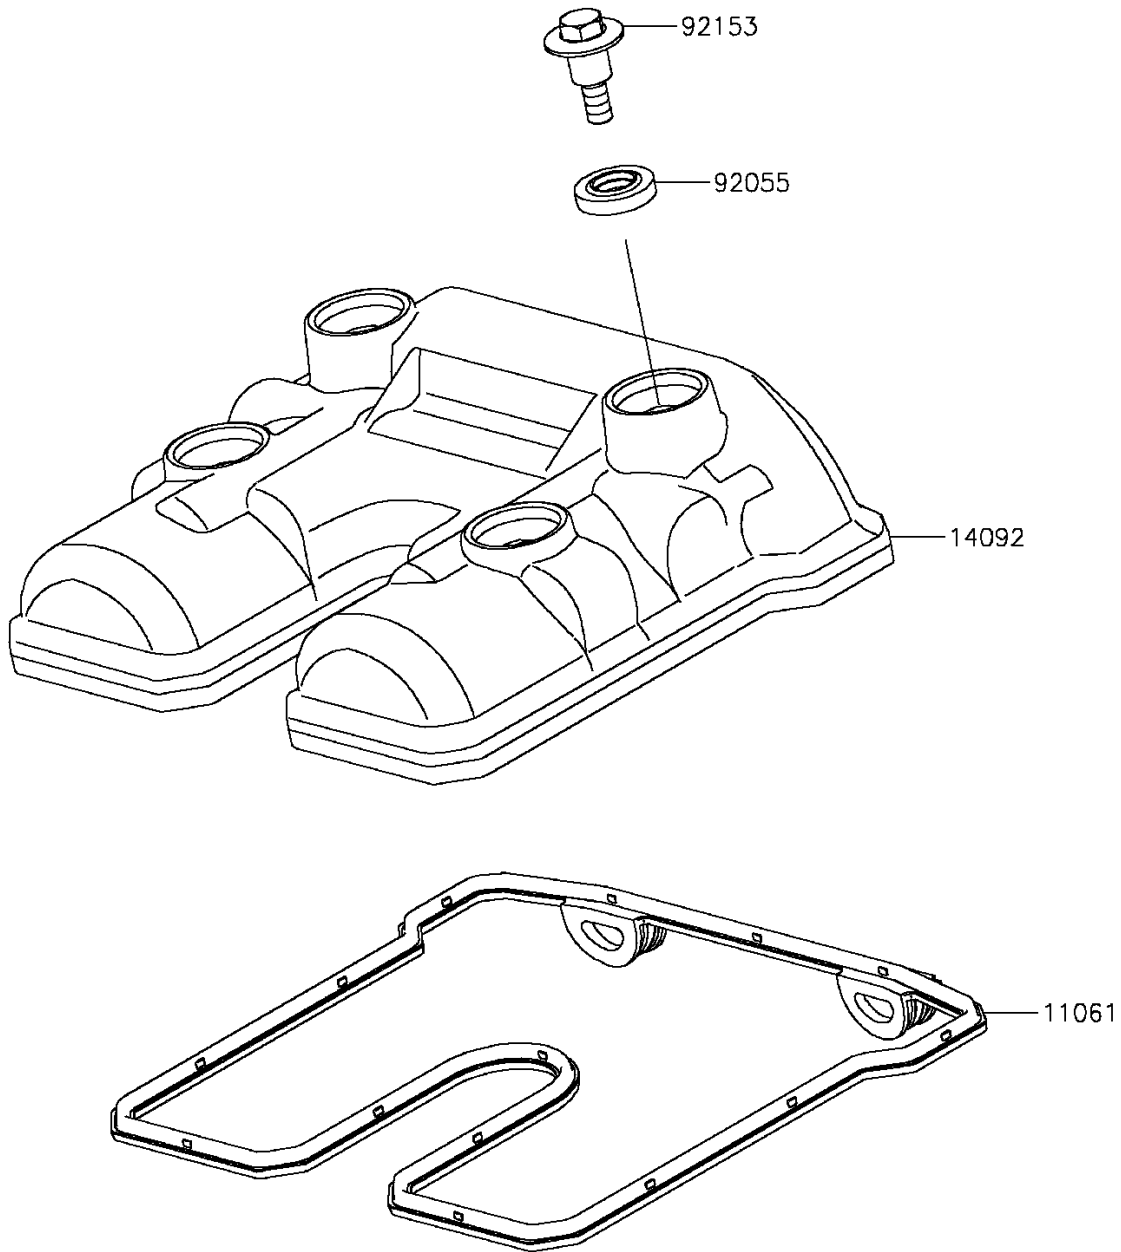

2014 Z250SL PARTS DIAGRAM

Cylinder Head Cover

E1112

2014 Z250SL PARTS LIST

Cylinder Head Cover

ITEM NAME	PART NUMBER	QUANTITY
GASKET,HEAD COVER (Ref # 11061)	11061-0888	1
COVER,HEAD (Ref # 14092)	14092-1096	1
RING-O,HEAD COVER BOLT (Ref # 92055)	92055-0195	4
BOLT,FLANGED,6X22.5 (Ref # 92153)	92153-1343	4