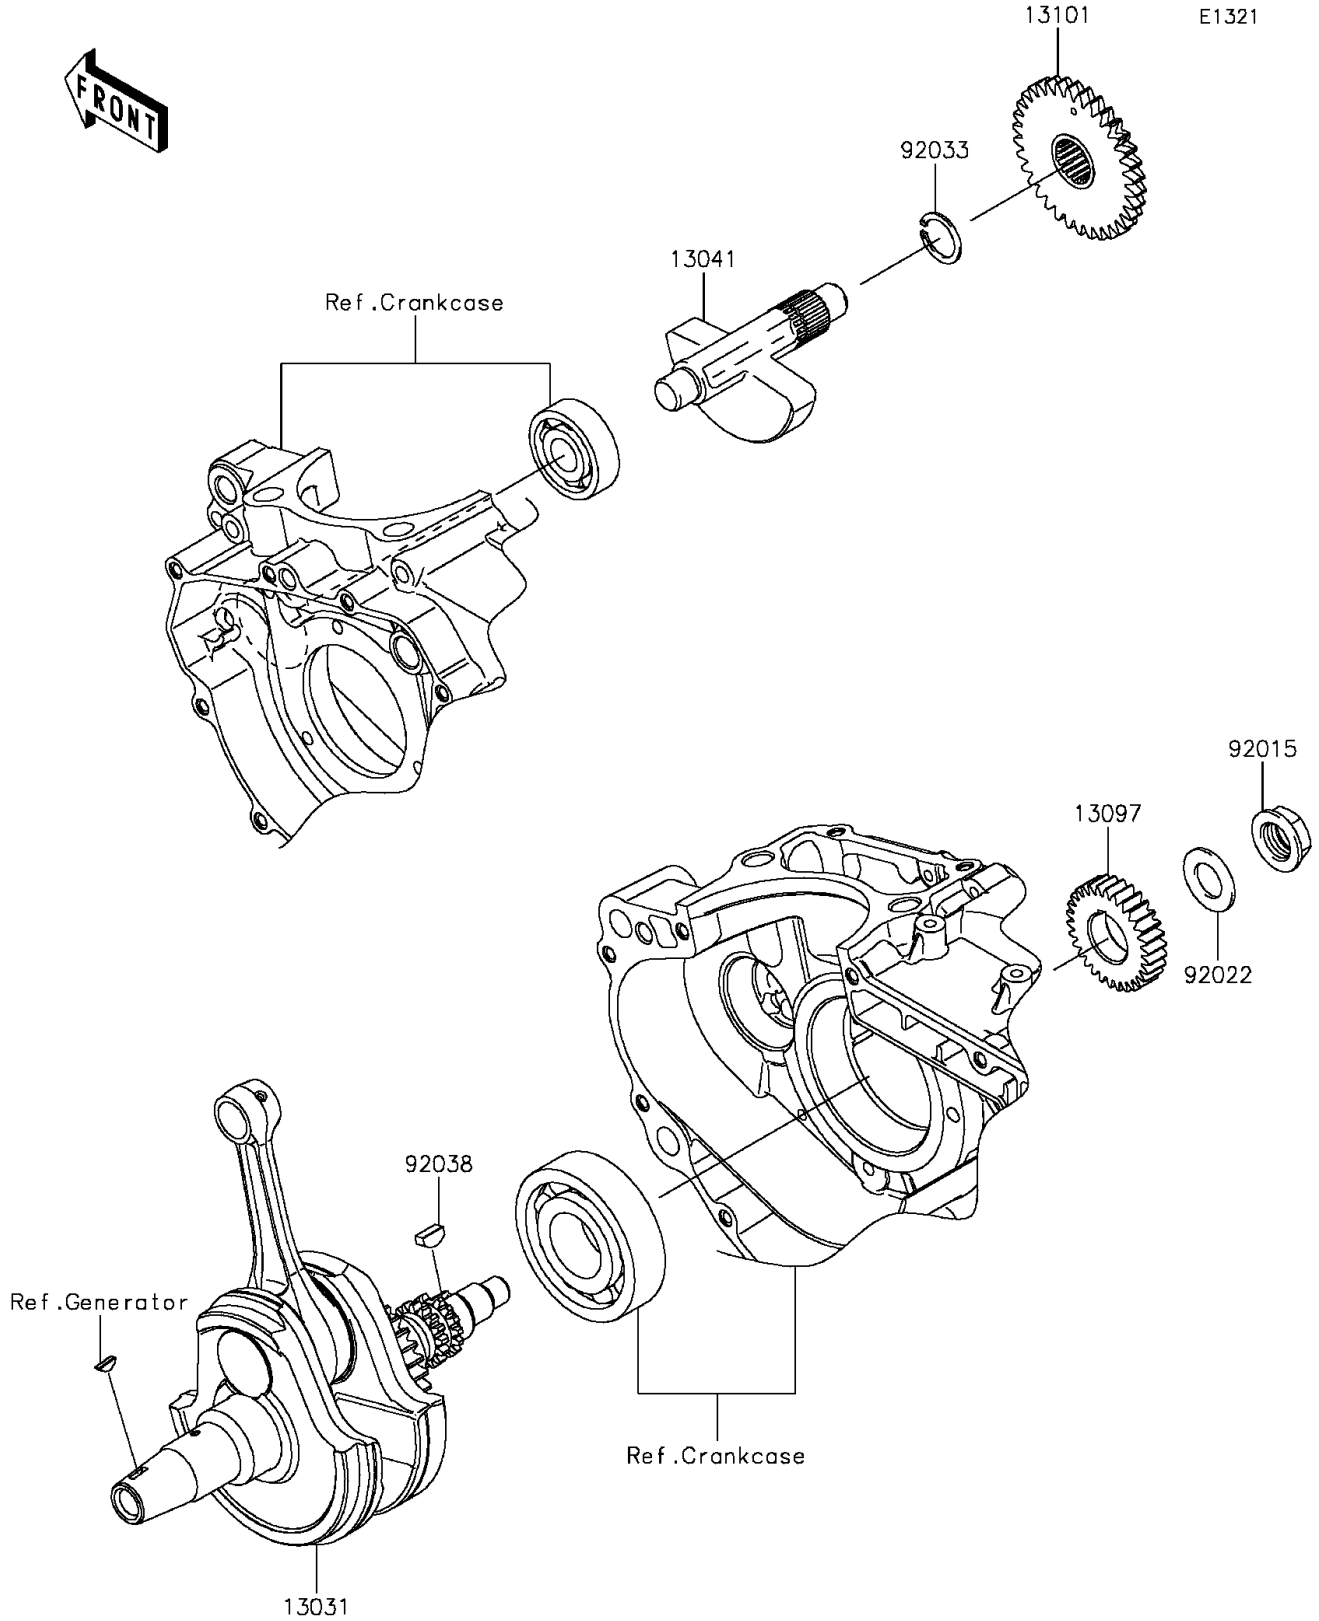

2014 Z250SL PARTS DIAGRAM

Crankshaft

2014 Z250SL PARTS LIST

Crankshaft

ITEM NAME	PART NUMBER	QUANTITY
CRANKSHAFT-COMP (Ref # 13031)	13031-0775	1
BALANCER (Ref # 13041)	13041-0001	1
GEAR-PRIMARY SPUR,30T (Ref # 13097)	13097-0087	1
GEAR-ASSY,BALANCER (Ref # 13101)	13101-0629	1
NUT,16MM (Ref # 92015)	92015-1581	1
WASHER,16.3X29X1.75 (Ref # 92022)	92022-1356	1
RING-SNAP,18MM (Ref # 92033)	92033-029	1
KEY (Ref # 92038)	92038-1057	1