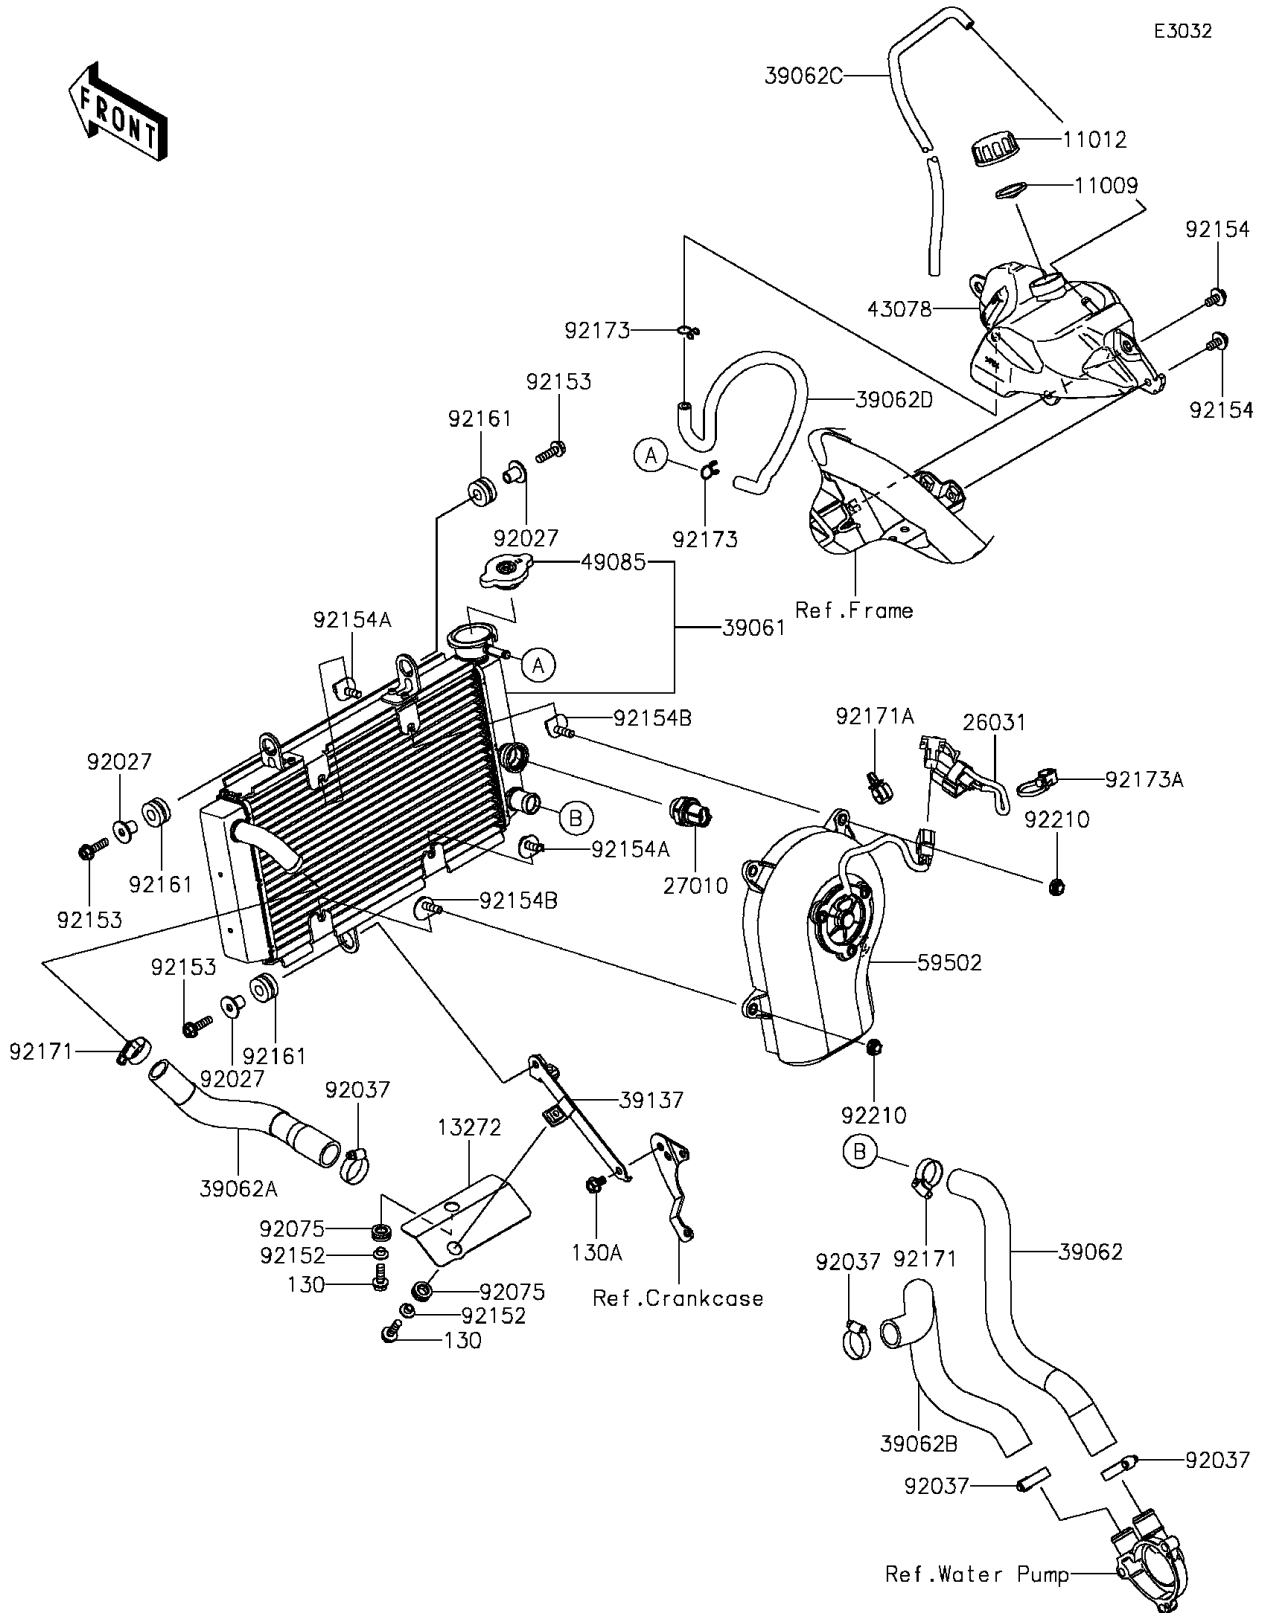

2014 Z250SL PARTS DIAGRAM

Radiator

2014 Z250SL PARTS LIST

Radiator

ITEM NAME	PART NUMBER	QUANTITY
GASKET,RESERVOIR TANK CAP (Ref # 11009)	11009-1145	1
CAP (Ref # 11012)	11012-1084	1
PLATE (Ref # 13272)	13272-1876	1
HARNESS (Ref # 26031)	26031-1897	1
SWITCH,THERMO (Ref # 27010)	27010-0755	1
RADIATOR-ASSY (Ref # 39061)	39061-0696	1
HOSE-COOLING,RAD.-W/PUMP (Ref # 39062)	39062-0640	1
HOSE-COOLING,HEAD-RAD. (Ref # 39062A)	39062-0641	1
HOSE-COOLING,W/PUMP-CYLINDER (Ref # 39062B)	39062-0642	1
HOSE-COOLING,OVER FLOW (Ref # 39062C)	39062-0643	1
HOSE-COOLING,RAD.-RESERVOIR (Ref # 39062D)	39062-0644	1
STAY-COMP,RADIATOR (Ref # 39137)	39137-0615	1
RESERVOIR (Ref # 43078)	43078-0570	1
CAP-ASSY-PRESSURE (Ref # 49085)	49085-0010	1
FAN-ASSY (Ref # 59502)	59502-0604	1
COLLAR,6.5X10X14.1 (Ref # 92027)	92027-1183	3
CLAMP,COOLING HOSE (Ref # 92037)	92037-1589	4
DAMPER (Ref # 92075)	92075-1947	2
COLLAR,6.3X8.3X16 (Ref # 92152)	92152-0286	2
BOLT,FLANGED,6X22 (Ref # 92153)	92153-1598	3
BOLT,FLANGED,WP,6X14 (Ref # 92154)	92154-1289	2
BOLT (Ref # 92154A)	92154-1442	2
BOLT (Ref # 92154B)	92154-1443	2
DAMPER,RADIATOR (Ref # 92161)	92161-1648	3
CLAMP (Ref # 92171)	92171-0338	2
CLAMP,13MM DIA. (Ref # 92171A)	92171-1415	1
CLAMP (Ref # 92173)	92173-1187	2
CLAMP (Ref # 92173A)	92173-1471	1
NUT (Ref # 92210)	92210-0906	4

2014 Z250SL PARTS LIST

Radiator

ITEM NAME	PART NUMBER	QUANTITY
BOLT-FLANGED,6X16 (Ref # 130)	130BA0616	2
BOLT-FLANGED,6X10 (Ref # 130A)	130BB0610	1