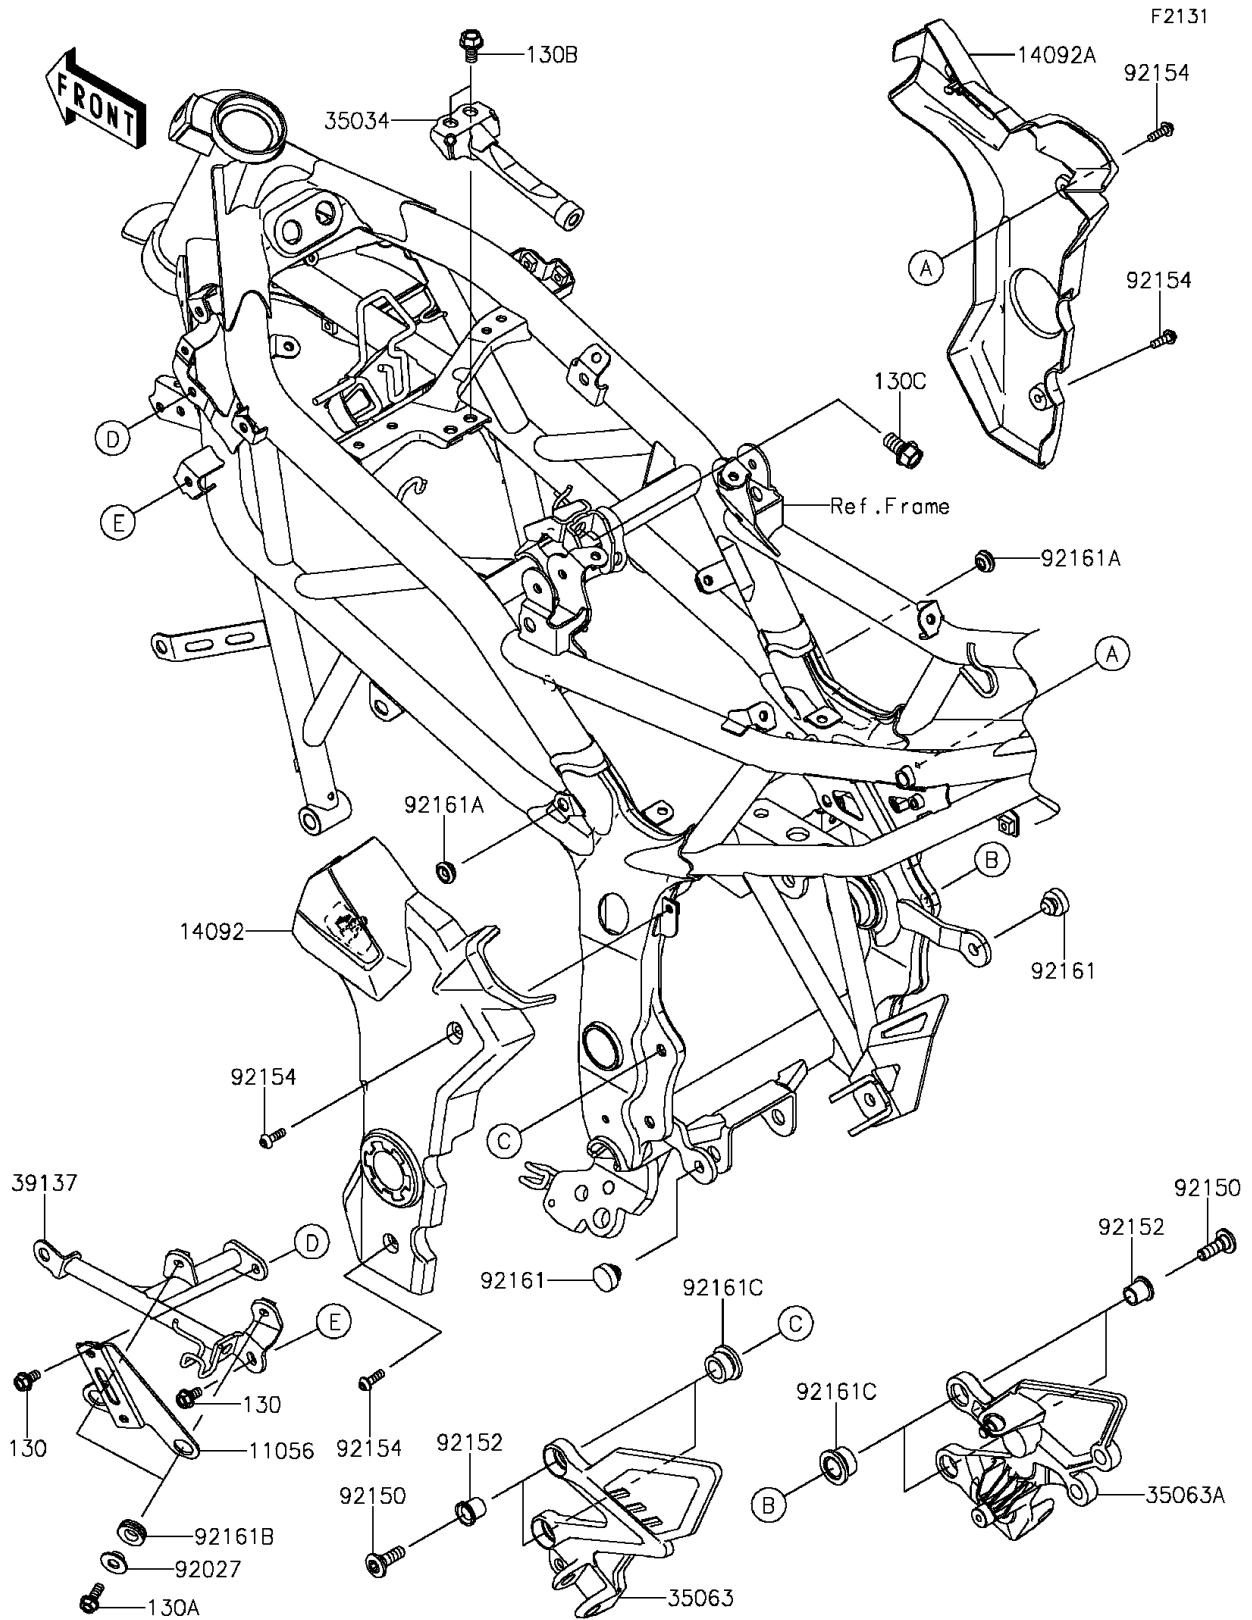

2014 Z250SL PARTS DIAGRAM

Frame Fittings

2014 Z250SL PARTS LIST

Frame Fittings

ITEM NAME	PART NUMBER	QUANTITY
BRACKET,REGULATOR (Ref # 11056)	11056-2735	1
COVER,PIVOT,LH (Ref # 14092)	14092-1113	1
COVER,PIVOT,RH (Ref # 14092A)	14092-1114	1
REINFORCE (Ref # 35034)	35034-0591	1
STAY,STEP,LH (Ref # 35063)	35063-0923	1
STAY,STEP,RH (Ref # 35063A)	35063-0924	1
STAY-COMP (Ref # 39137)	39137-0587	1
COLLAR,L=7 (Ref # 92027)	92027-153	2
BOLT,8X25 (Ref # 92150)	92150-1845	4
COLLAR,10.6X13.8X14.5 (Ref # 92152)	92152-1771	4
BOLT,SOCKET,5X16 (Ref # 92154)	92154-0209	4
DAMPER (Ref # 92161)	92161-0046	2
DAMPER (Ref # 92161A)	92161-0631	2
DAMPER,10X20X6 (Ref # 92161B)	92161-1592	2
DAMPER,14X26X17.5 (Ref # 92161C)	92161-1651	4
BOLT-FLANGED,6X12 (Ref # 130)	130BA0612	2
BOLT-FLANGED,6X16 (Ref # 130A)	130BA0616	2
BOLT-FLANGED,8X14 (Ref # 130B)	130BA0814	2
BOLT-FLANGED,10X18 (Ref # 130C)	130BA1018	1