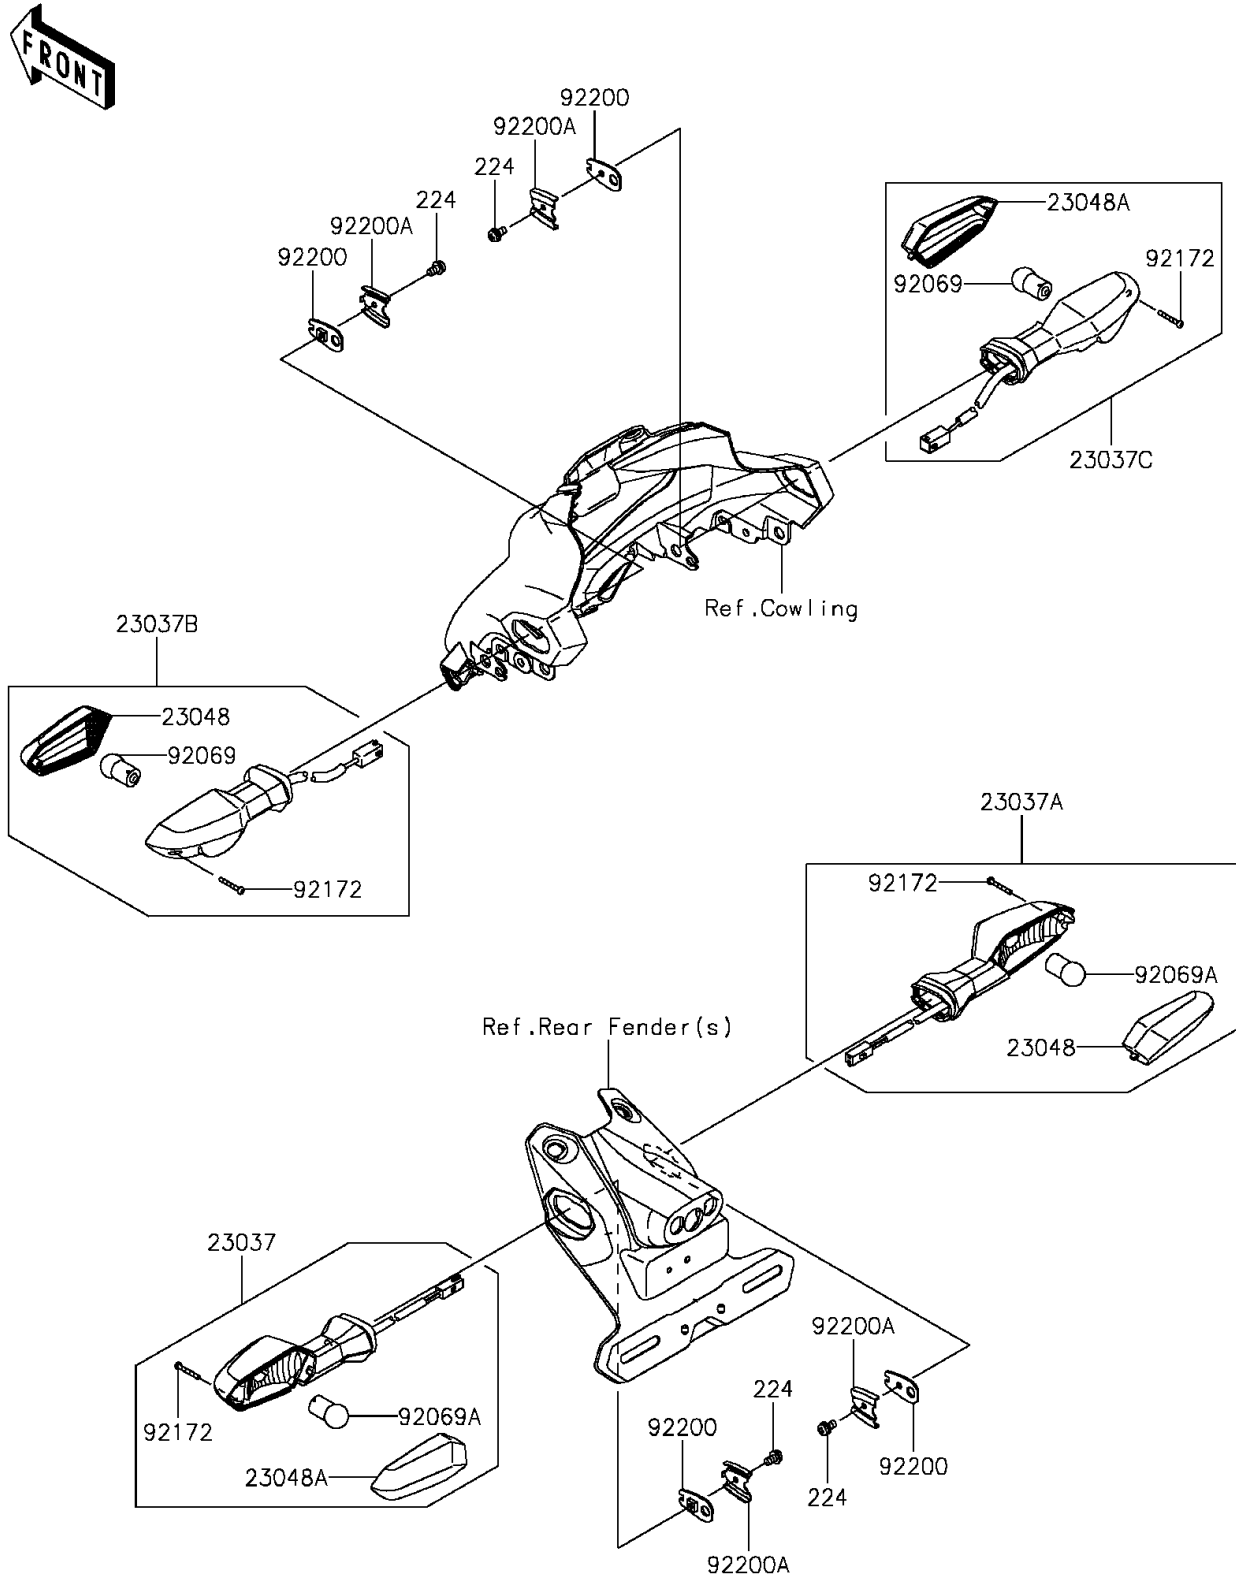

# 2014 Z250SL PARTS DIAGRAM

Turn Signals

F2730

## 2014 Z250SL PARTS LIST

### Turn Signals

ITEM NAME	PART NUMBER	QUANTITY
LAMP-ASSY-SIGNAL,RR,LH (Ref # 23037)	23037-0300	1
LAMP-ASSY-SIGNAL,RR,RH (Ref # 23037A)	23037-0301	1
LAMP-ASSY-SIGNAL,FR,LH (Ref # 23037B)	23037-0310	1
LAMP-ASSY-SIGNAL,FR,RH (Ref # 23037C)	23037-0311	1
LENS-SIGNAL LAMP (Ref # 23048)	23048-0025	2
LENS-SIGNAL LAMP (Ref # 23048A)	23048-0026	2
BULB,12V 10W (Ref # 92069)	92069-0058	2
BULB,12V 10W (Ref # 92069A)	92069-0076	2
SCREW,2.9X22 (Ref # 92172)	92172-0395	4
WASHER,SIGNAL LAMP (Ref # 92200)	92200-0164	4
WASHER,SIGNAL LAMP (Ref # 92200A)	92200-0165	4
SCREW-PAN-WP-CROS,4X8 (Ref # 224)	224AB0408	4