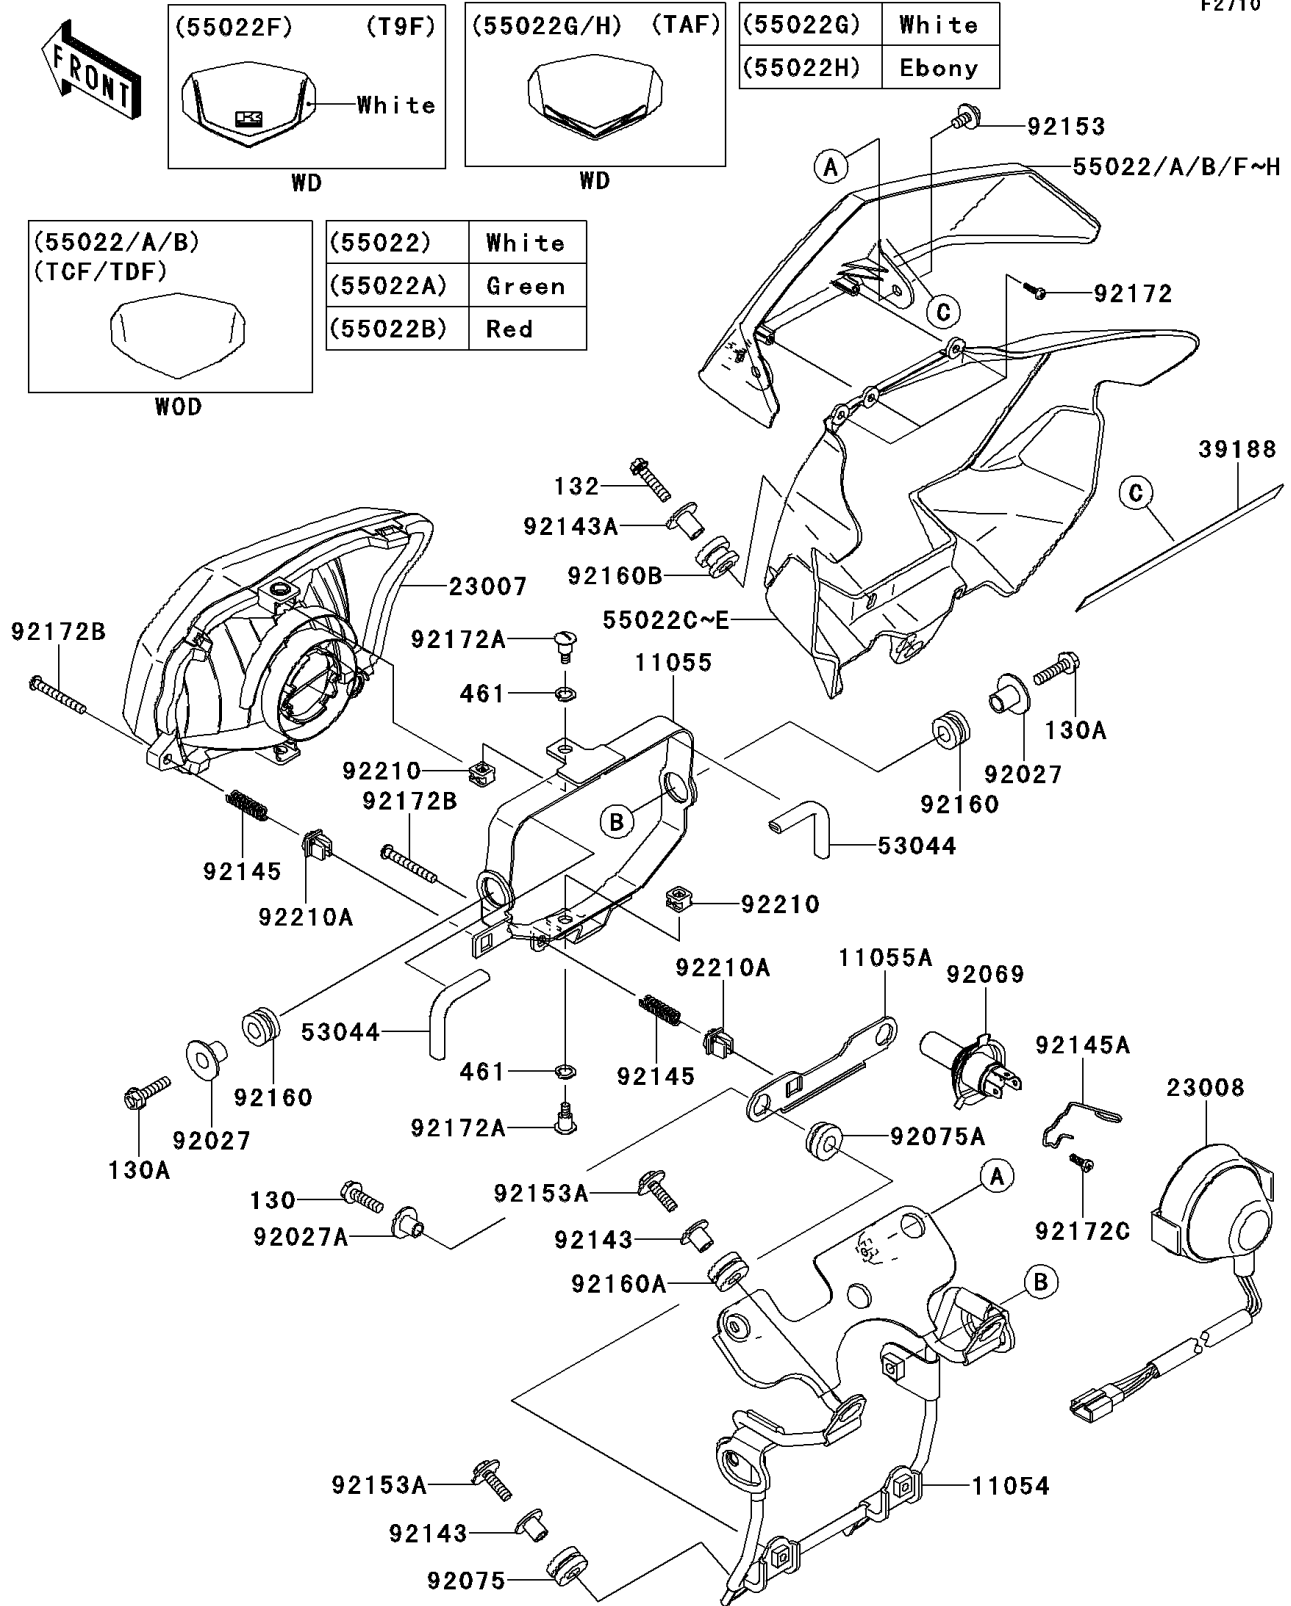

2009 KLX® 250S PARTS DIAGRAM

Headlight(s)

F2710

2009 KLX® 250S PARTS LIST

Headlight(s)

ITEM NAME	PART NUMBER	QUANTITY
BRACKET,HEAD LAMP&METER (Ref # 11054)	11054-1692	1
BRACKET,HEAD LAMP (Ref # 11055)	11055-0381	1
BRACKET,HEAD LAMP (Ref # 11055A)	11055-0382	1
LENS-COMP,HEAD LAMP (Ref # 23007)	23007-0109	1
SOCKET-ASSY,HEAD LAMP (Ref # 23008)	23008-0089	1
TAPE (Ref # 39188)	39188-0011	1
TRIM,L=90 (Ref # 53044)	53044-0033	2
COVER-HEAD LAMP,LWR,L.GREEN (Ref # 55022C)	55022-0052-290	1
COVER-HEAD LAMP,LWR,S.RED (Ref # 55022D)	55022-0052-6B	1
COVER-HEAD LAMP,UPP,B.WHITE (Ref # 55022F)	55022-5048-266	1
COLLAR,L=14 (Ref # 92027)	92027-1134	2
COLLAR,FLANGED,L=12.1,BLACK (Ref # 92027A)	92027-1651	2
BULB,12V 60/55W,H4 (Ref # 92069)	92069-1002	1
DAMPER (Ref # 92075)	92075-209	2
DAMPER (Ref # 92075A)	92075-277	2
COLLAR (Ref # 92143)	92143-1353	4
COLLAR (Ref # 92143A)	92143-1960	1
SPRING,FOCUS ADJUSTING (Ref # 92145)	92145-0565	2
SPRING (Ref # 92145A)	92145-0753	1
BOLT,6X12 (Ref # 92153)	92153-0503	2
BOLT,UPSET-WP,6X22 (Ref # 92153A)	92153-0640	4
DAMPER (Ref # 92160)	92160-1007	2
DAMPER (Ref # 92160A)	92160-1167	2
DAMPER (Ref # 92160B)	92160-1615	1
SCREW,TAPPING,4X12 (Ref # 92172)	92172-0233	3
SCREW,5X16.7 (Ref # 92172A)	92172-0345	2
SCREW,5X45 (Ref # 92172B)	92172-0346	2
SCREW (Ref # 92172C)	92172-0456	1
NUT,PLASTIC (Ref # 92210)	92210-0426	2

2009 KLX® 250S PARTS LIST

Headlight(s)

ITEM NAME	PART NUMBER	QUANTITY
BOLT-FLANGED,6X22 (Ref # 130)	130BB0622	2
BOLT-FLANGED,8X25 (Ref # 130A)	130BB0825	2
BOLT-FLANGED-SMALL,6X25 (Ref # 132)	132BB0625	1
WASHER-SPRING,8MM (Ref # 461)	461DA0800	2
NUT,5MM (Ref # 92210A)	92210-0427	2