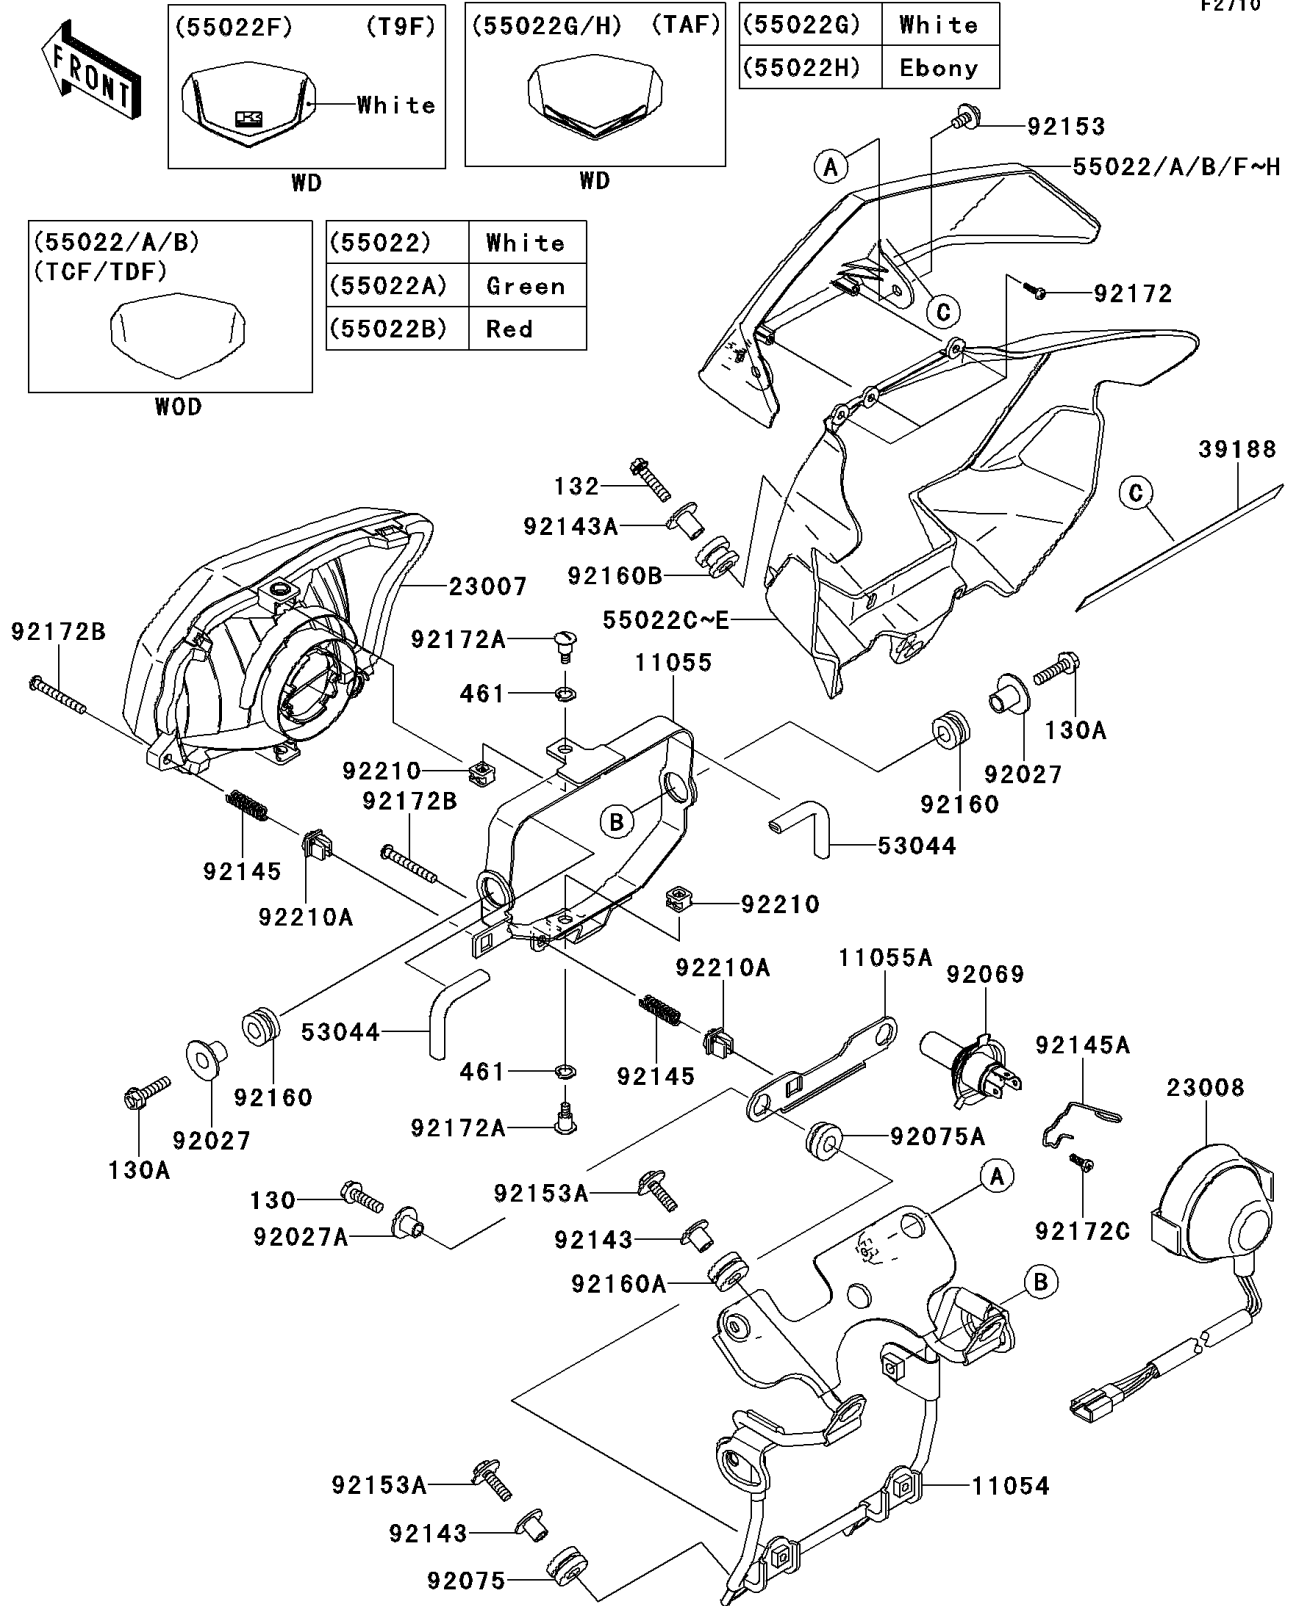

# 2009 KLX® 250S PARTS DIAGRAM

Headlight(s)

F2710

(55022F)	(T9F)
	White
WD	

(55022G/H)	(TAF)
WD	

(55022G)	White
(55022H)	Ebony

(55022/A/B)	(TCF/TDF)
WOD	

(55022)	White
(55022A)	Green
(55022B)	Red

## 2009 KLX® 250S PARTS LIST

### Headlight(s)

ITEM NAME	PART NUMBER	QUANTITY
BRACKET,HEAD LAMP&METER (Ref # 11054)	11054-1692	1
BRACKET,HEAD LAMP (Ref # 11055)	11055-0381	1
BRACKET,HEAD LAMP (Ref # 11055A)	11055-0382	1
LENS-COMP,HEAD LAMP (Ref # 23007)	23007-0109	1
SOCKET-ASSY,HEAD LAMP (Ref # 23008)	23008-0089	1
TAPE (Ref # 39188)	39188-0011	1
TRIM,L=90 (Ref # 53044)	53044-0033	2
COVER-HEAD LAMP,LWR,L.GREEN (Ref # 55022C)	55022-0052-290	1
COVER-HEAD LAMP,LWR,S.RED (Ref # 55022D)	55022-0052-6B	1
COVER-HEAD LAMP,UPP,B.WHITE (Ref # 55022F)	55022-5048-266	1
COLLAR,L=14 (Ref # 92027)	92027-1134	2
COLLAR,FLANGED,L=12.1,BLACK (Ref # 92027A)	92027-1651	2
BULB,12V 60/55W,H4 (Ref # 92069)	92069-1002	1
DAMPER (Ref # 92075)	92075-209	2
DAMPER (Ref # 92075A)	92075-277	2
COLLAR (Ref # 92143)	92143-1353	4
COLLAR (Ref # 92143A)	92143-1960	1
SPRING,FOCUS ADJUSTING (Ref # 92145)	92145-0565	2
SPRING (Ref # 92145A)	92145-0753	1
BOLT,6X12 (Ref # 92153)	92153-0503	2
BOLT,UPSET-WP,6X22 (Ref # 92153A)	92153-0640	4
DAMPER (Ref # 92160)	92160-1007	2
DAMPER (Ref # 92160A)	92160-1167	2
DAMPER (Ref # 92160B)	92160-1615	1
SCREW,TAPPING,4X12 (Ref # 92172)	92172-0233	3
SCREW,5X16.7 (Ref # 92172A)	92172-0345	2
SCREW,5X45 (Ref # 92172B)	92172-0346	2
SCREW (Ref # 92172C)	92172-0456	1
NUT,PLASTIC (Ref # 92210)	92210-0426	2

### Headlight(s)

ITEM NAME	PART NUMBER	QUANTITY
BOLT-FLANGED,6X22 (Ref # 130)	130BB0622	2
BOLT-FLANGED,8X25 (Ref # 130A)	130BB0825	2
BOLT-FLANGED-SMALL,6X25 (Ref # 132)	132BB0625	1
WASHER-SPRING,8MM (Ref # 461)	461DA0800	2
NUT,5MM (Ref # 92210A)	92210-0427	2