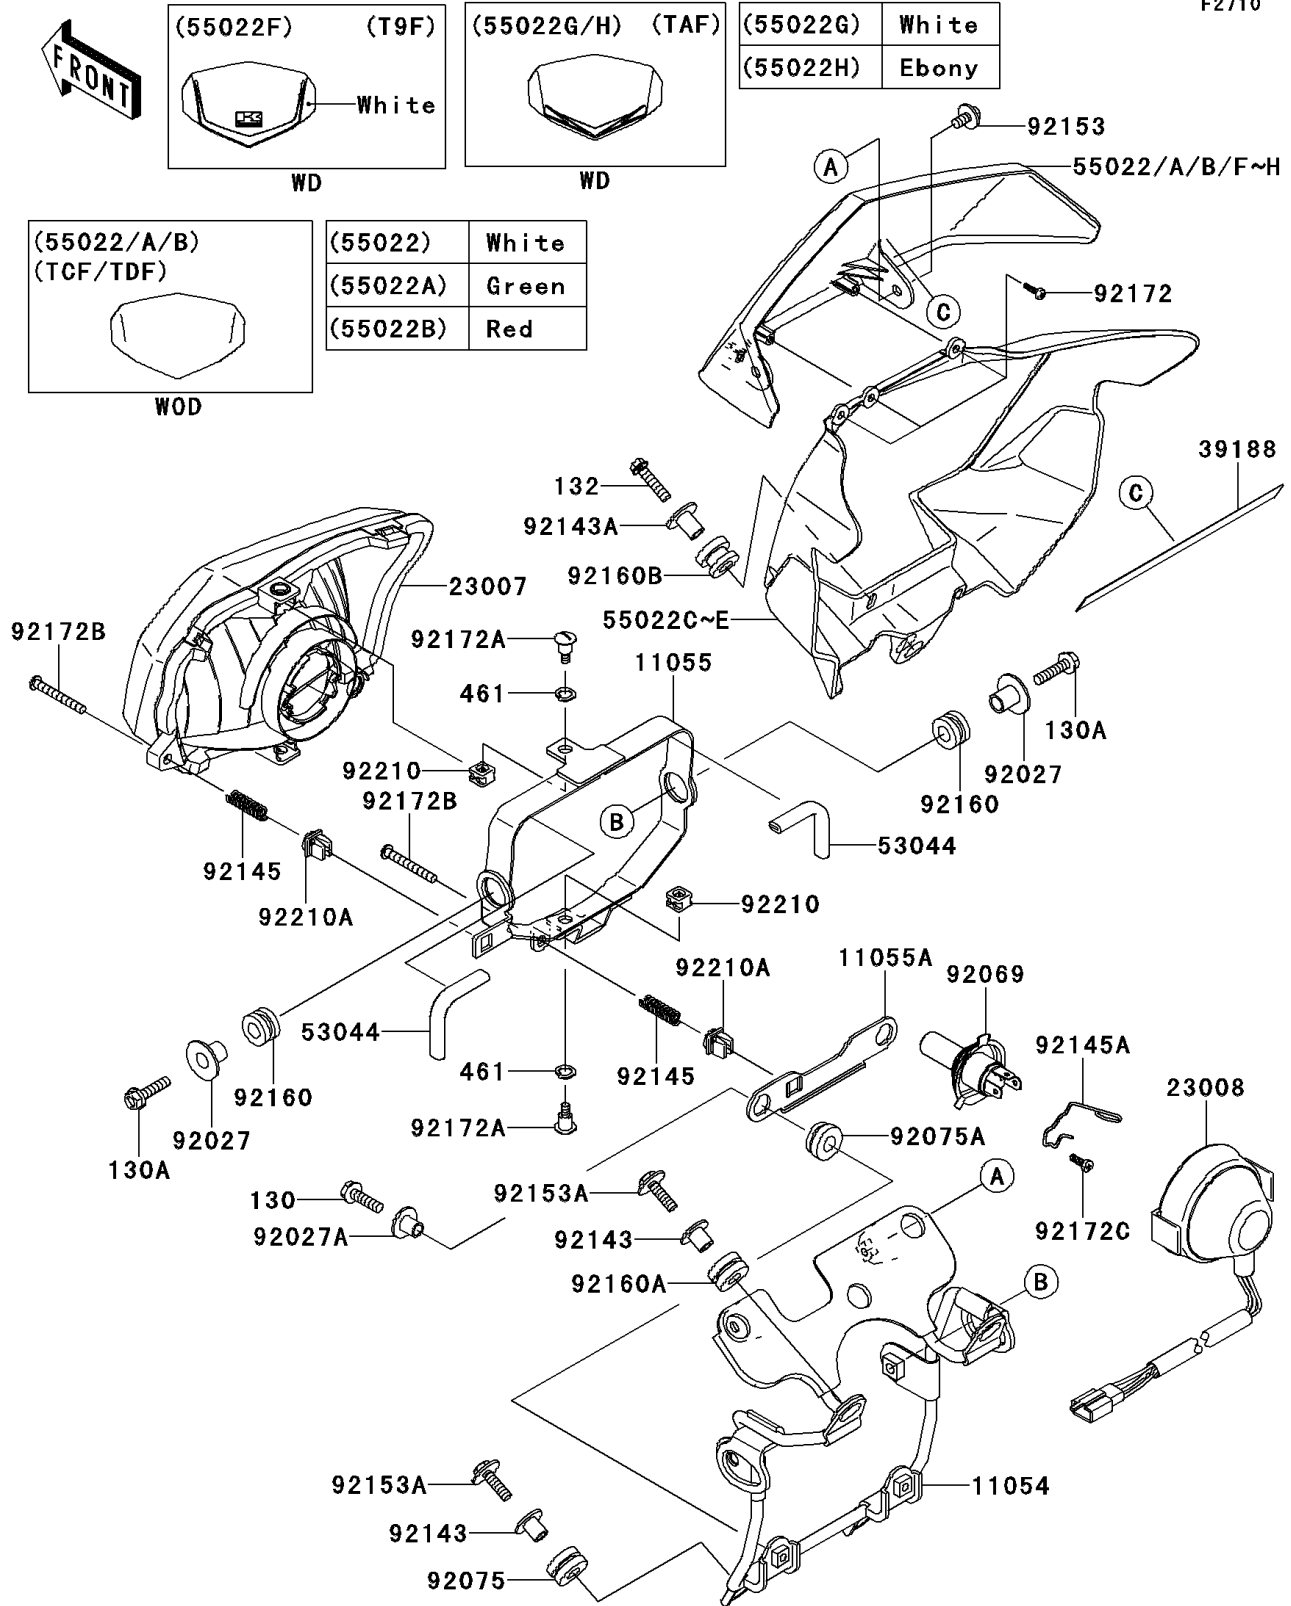

2011 KLX250S (Canada Only) PARTS DIAGRAM

Headlight(s)

F2710

2011 KLX250S (Canada Only) PARTS LIST

Headlight(s)

ITEM NAME	PART NUMBER	QUANTITY
-----------	-------------	----------