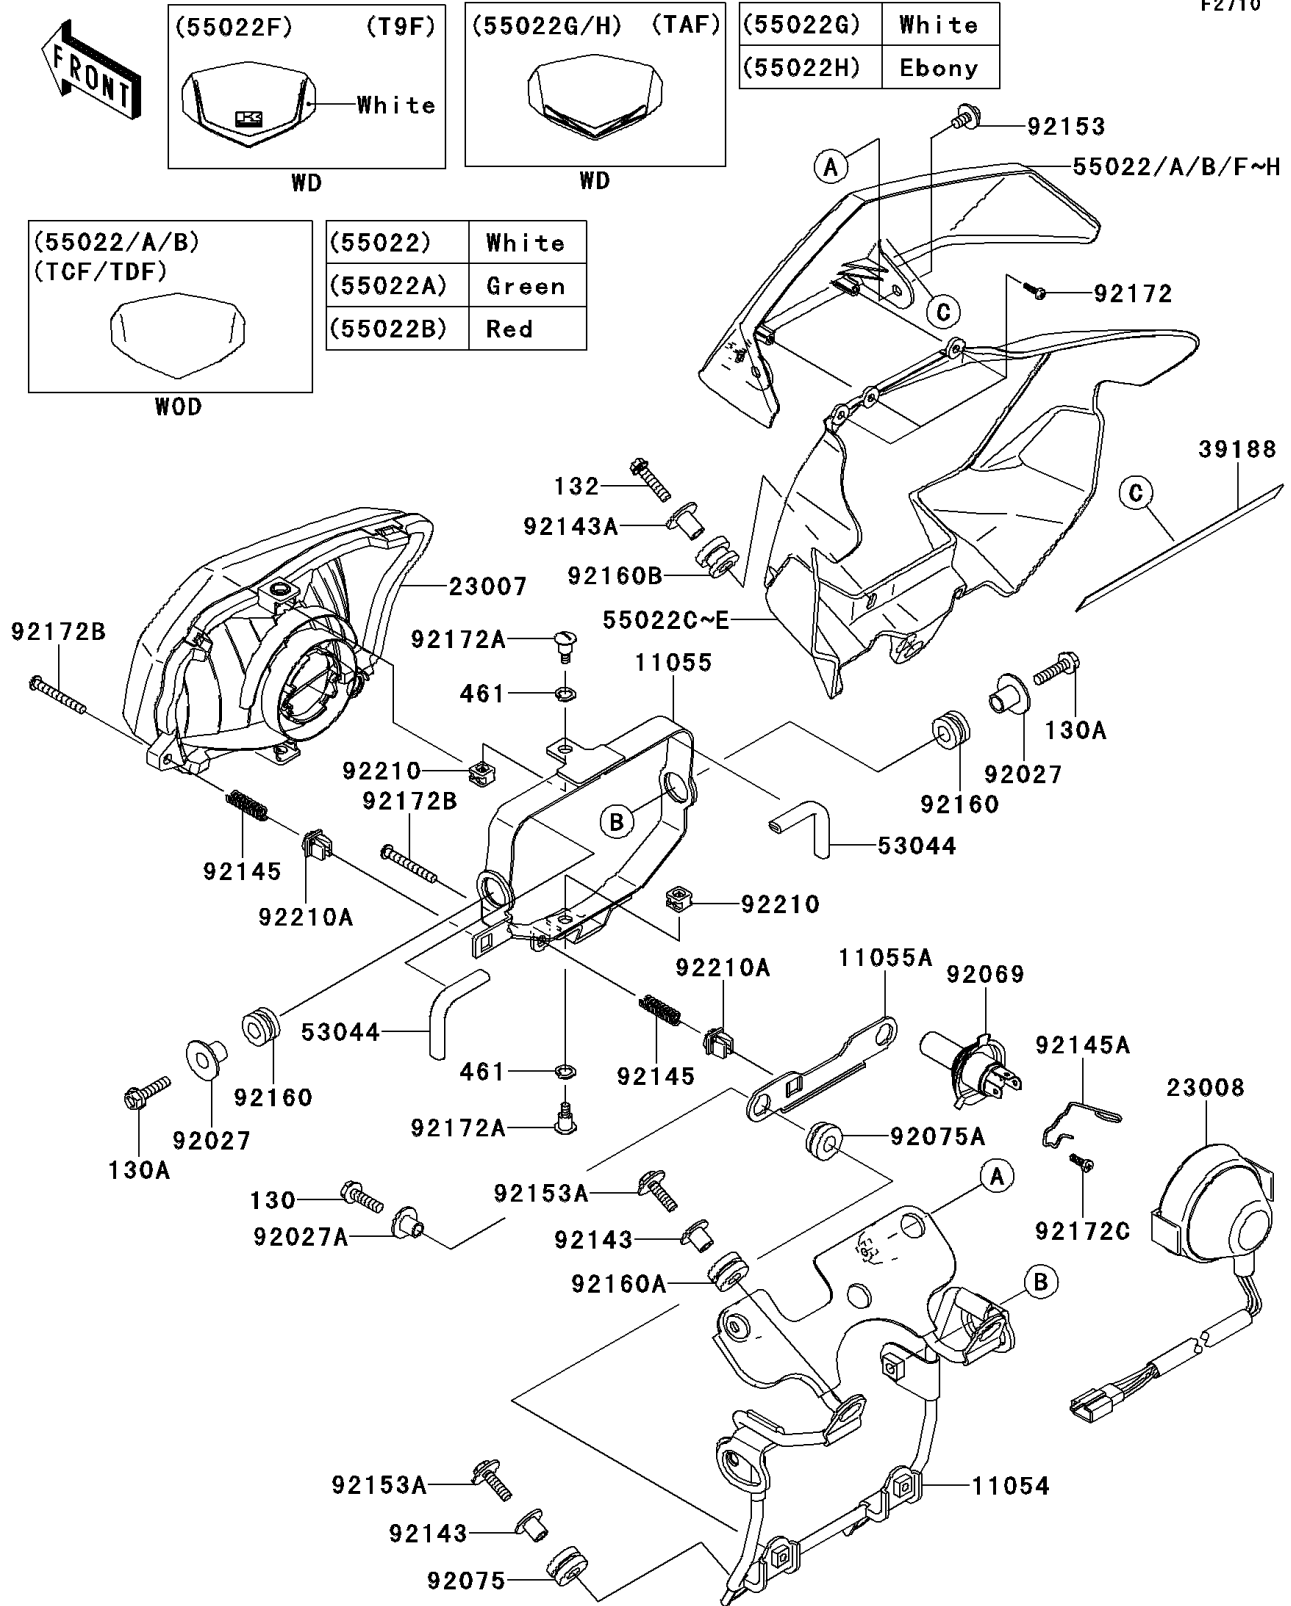

2012 KLX®250S PARTS DIAGRAM

Headlight(s)

F2710

(55022F)	(T9F)
	White
WD	

(55022G/H)	(TAF)
WD	

(55022G)	White
(55022H)	Ebony

(55022/A/B)	(TCF/TDF)
WOD	

(55022)	White
(55022A)	Green
(55022B)	Red

2012 KLX® 250S PARTS LIST

Headlight(s)

ITEM NAME	PART NUMBER	QUANTITY
BRACKET,HEAD LAMP&METER (Ref # 11054)	11054-1692	1
BRACKET,HEAD LAMP (Ref # 11055)	11055-0381	1
BRACKET,HEAD LAMP (Ref # 11055A)	11055-0382	1
LENS-COMP,HEAD LAMP (Ref # 23007)	23007-0109	1
SOCKET-ASSY,HEAD LAMP (Ref # 23008)	23008-0089	1
TAPE (Ref # 39188)	39188-0011	1
TRIM,L=90 (Ref # 53044)	53044-0033	2
COVER-HEAD LAMP,UPP,L.GREEN (Ref # 55022A)	55022-0044-290	1
COVER-HEAD LAMP,UPP,F.RED (Ref # 55022B)	55022-0044-6L	1
COVER-HEAD LAMP,LWR,EBONY (Ref # 55022E)	55022-0052-6C	1
COLLAR,L=14 (Ref # 92027)	92027-1134	2
COLLAR,FLANGED,L=12.1,BLACK (Ref # 92027A)	92027-1651	2
BULB,12V 60/55W,H4 (Ref # 92069)	92069-1002	1
DAMPER (Ref # 92075)	92075-209	2
DAMPER (Ref # 92075A)	92075-277	2
COLLAR (Ref # 92143)	92143-1353	4
COLLAR (Ref # 92143A)	92143-1960	1
SPRING,FOCUS ADJUSTING (Ref # 92145)	92145-0565	2
SPRING (Ref # 92145A)	92145-0753	1
BOLT,6X12 (Ref # 92153)	92153-0503	2
BOLT,UPSET-WP,6X22 (Ref # 92153A)	92153-0640	4
DAMPER (Ref # 92160)	92160-1007	2
DAMPER (Ref # 92160A)	92160-1167	2
DAMPER (Ref # 92160B)	92160-1615	1
SCREW,TAPPING,4X12 (Ref # 92172)	92172-0233	3
SCREW,5X16.7 (Ref # 92172A)	92172-0345	2
SCREW,5X45 (Ref # 92172B)	92172-0346	2
SCREW (Ref # 92172C)	92172-0456	1
NUT,PLASTIC (Ref # 92210)	92210-0426	2

2012 KLX® 250S PARTS LIST

Headlight(s)

ITEM NAME	PART NUMBER	QUANTITY
BOLT-FLANGED,6X22 (Ref # 130)	130BB0622	2
BOLT-FLANGED,8X25 (Ref # 130A)	130BB0825	2
BOLT-FLANGED-SMALL,6X25 (Ref # 132)	132BB0625	1
WASHER-SPRING,8MM (Ref # 461)	461DA0800	2
NUT,5MM (Ref # 92210A)	92210-0427	2