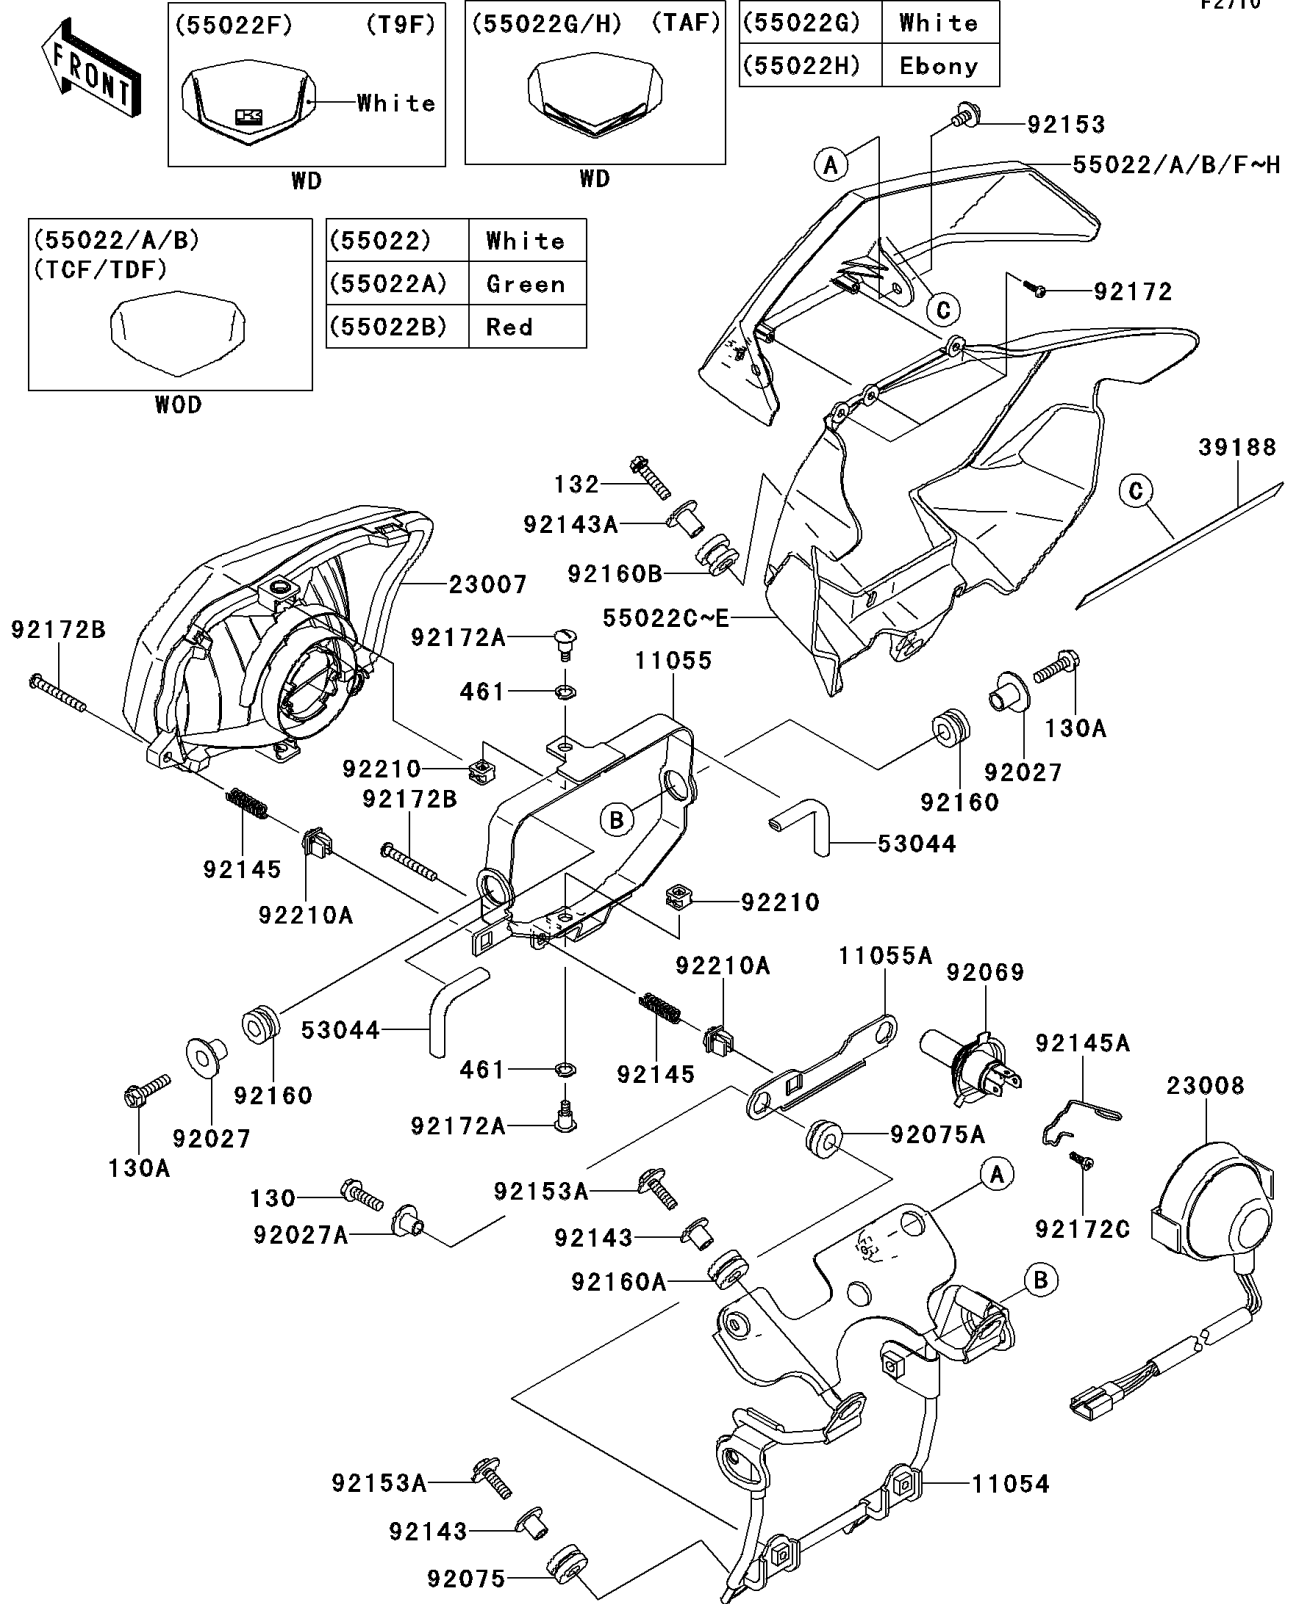

2013 KLX®250S PARTS DIAGRAM

Headlight(s)

F2710

2013 KLX® 250S PARTS LIST

Headlight(s)

ITEM NAME	PART NUMBER	QUANTITY
BRACKET,HEAD LAMP&METER (Ref # 11054)	11054-1692	1
BRACKET,HEAD LAMP (Ref # 11055)	11055-0381	1
BRACKET,HEAD LAMP (Ref # 11055A)	11055-0382	1
LENS-COMP,HEAD LAMP (Ref # 23007)	23007-0109	1
SOCKET-ASSY,HEAD LAMP (Ref # 23008)	23008-0089	1
TAPE (Ref # 39188)	39188-0011	1
TRIM,L=90 (Ref # 53044)	53044-0033	2
COVER-HEAD LAMP,UPP,B.WHITE (Ref # 55022)	55022-0044-266	1
COVER-HEAD LAMP,UPP,L.GREEN (Ref # 55022A)	55022-0044-290	1
COVER-HEAD LAMP,LWR,EBONY (Ref # 55022E)	55022-0052-6C	1
COLLAR,L=14 (Ref # 92027)	92027-1134	2
COLLAR,FLANGED,L=12.1,BLACK (Ref # 92027A)	92027-1651	2
BULB,12V 60/55W,H4 (Ref # 92069)	92069-1002	1
DAMPER (Ref # 92075)	92075-209	2
DAMPER (Ref # 92075A)	92075-277	2
COLLAR (Ref # 92143)	92143-1353	4
COLLAR (Ref # 92143A)	92143-1960	1
SPRING,FOCUS ADJUSTING (Ref # 92145)	92145-0565	2
SPRING (Ref # 92145A)	92145-0753	1
BOLT,6X12 (Ref # 92153)	92153-0503	2
BOLT,UPSET-WP,6X22 (Ref # 92153A)	92153-0640	4
DAMPER (Ref # 92160)	92160-1007	2
DAMPER (Ref # 92160A)	92160-1167	2
DAMPER (Ref # 92160B)	92160-1615	1
SCREW,TAPPING,4X12 (Ref # 92172)	92172-0233	3
SCREW,5X16.7 (Ref # 92172A)	92172-0345	2
SCREW,5X45 (Ref # 92172B)	92172-0346	2
SCREW (Ref # 92172C)	92172-0456	1
NUT,PLASTIC (Ref # 92210)	92210-0426	2

2013 KLX® 250S PARTS LIST

Headlight(s)

ITEM NAME	PART NUMBER	QUANTITY
BOLT-FLANGED,6X22 (Ref # 130)	130BB0622	2
BOLT-FLANGED,8X25 (Ref # 130A)	130BB0825	2
BOLT-FLANGED-SMALL,6X25 (Ref # 132)	132BB0625	1
WASHER-SPRING,8MM (Ref # 461)	461DA0800	2
NUT,5MM (Ref # 92210A)	92210-0427	2