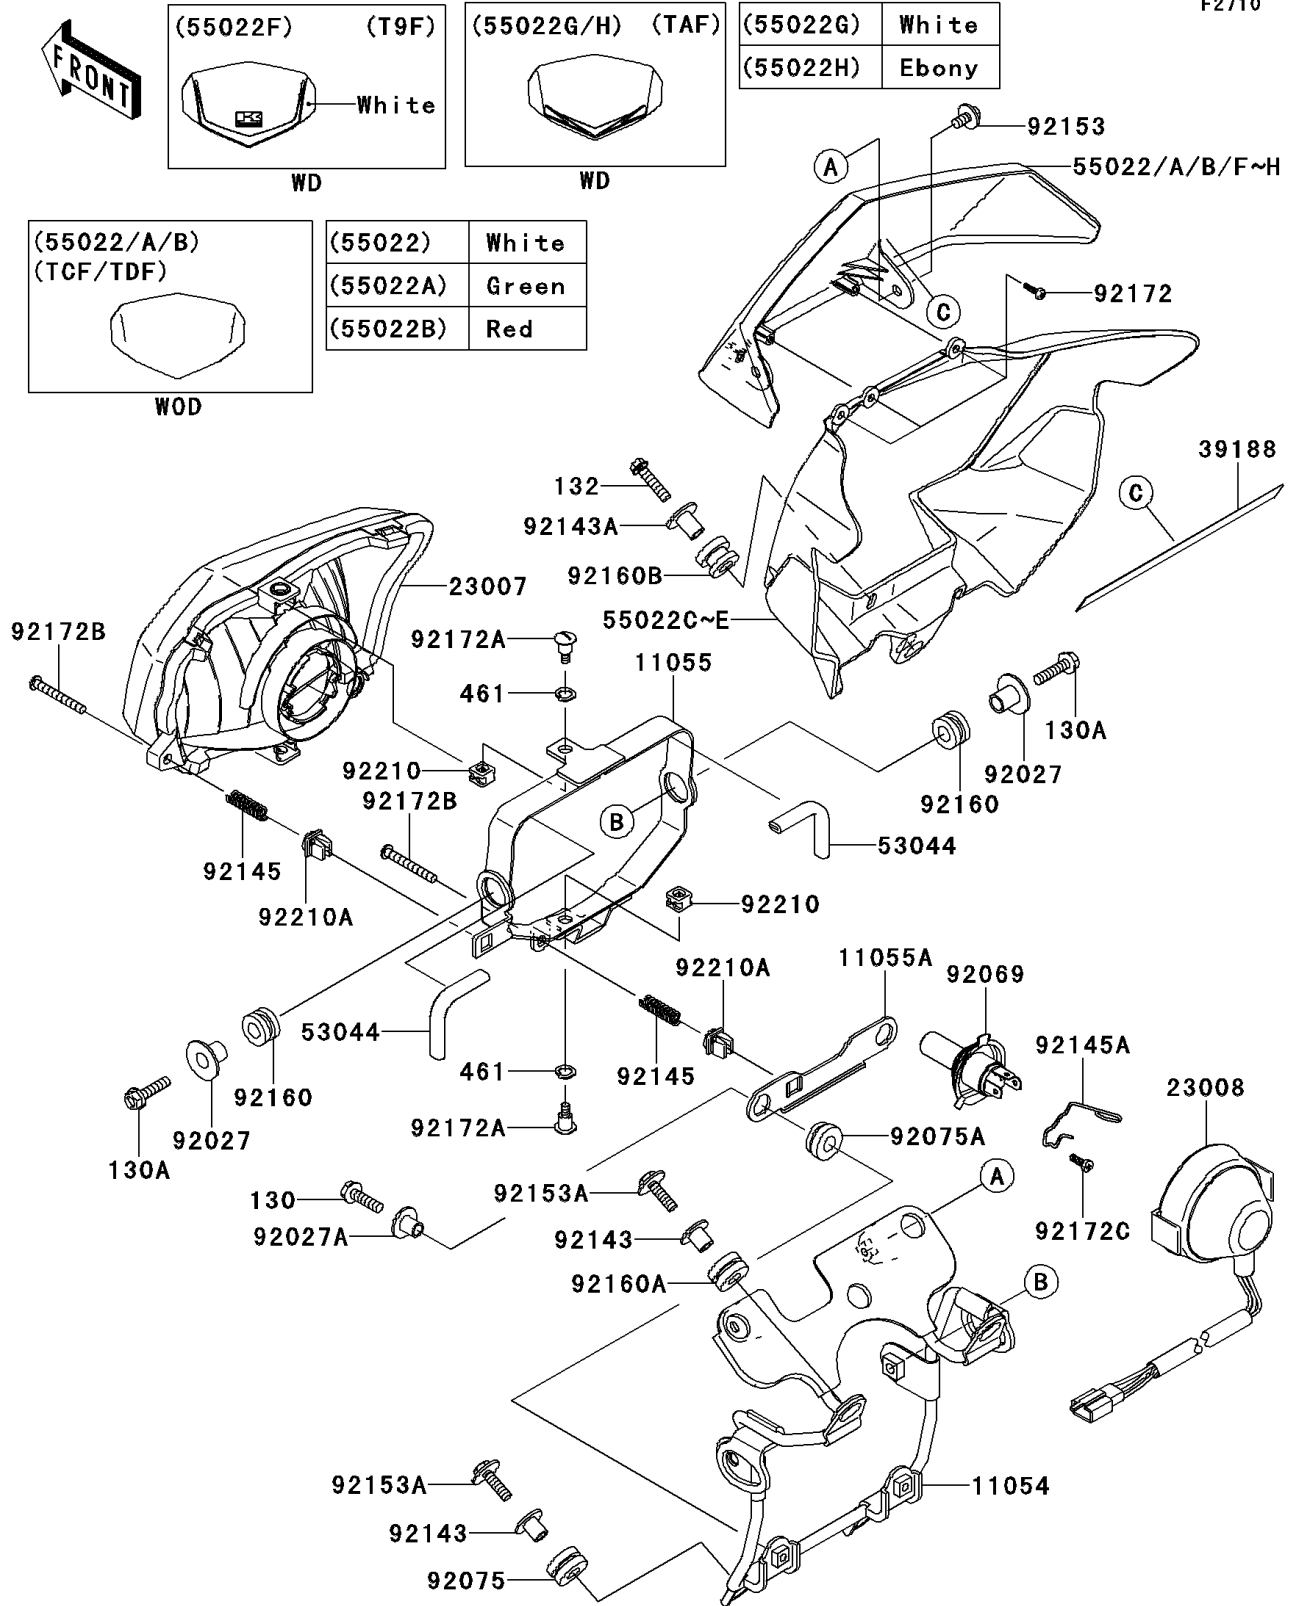

2013 KLX® 250S PARTS DIAGRAM

Headlight(s)

F2710

2013 KLX® 250S PARTS LIST

Headlight(s)

ITEM NAME	PART NUMBER	QUANTITY
BRACKET,HEAD LAMP&METER (Ref # 11054)	11054-1692	1
BRACKET,HEAD LAMP (Ref # 11055)	11055-0381	1
BRACKET,HEAD LAMP (Ref # 11055A)	11055-0382	1
LENS-COMP,HEAD LAMP (Ref # 23007)	23007-0109	1
SOCKET-ASSY,HEAD LAMP (Ref # 23008)	23008-0089	1
TAPE (Ref # 39188)	39188-0011	1
TRIM,L=90 (Ref # 53044)	53044-0033	2
COVER-HEAD LAMP,UPP,B.WHITE (Ref # 55022)	55022-0044-266	1
COVER-HEAD LAMP,UPP,L.GREEN (Ref # 55022A)	55022-0044-290	1
COVER-HEAD LAMP,LWR,EBONY (Ref # 55022E)	55022-0052-6C	1
COLLAR,L=14 (Ref # 92027)	92027-1134	2
COLLAR,FLANGED,L=12.1,BLACK (Ref # 92027A)	92027-1651	2
BULB,12V 60/55W,H4 (Ref # 92069)	92069-1002	1
DAMPER (Ref # 92075)	92075-209	2
DAMPER (Ref # 92075A)	92075-277	2
COLLAR (Ref # 92143)	92143-1353	4
COLLAR (Ref # 92143A)	92143-1960	1
SPRING,FOCUS ADJUSTING (Ref # 92145)	92145-0565	2
SPRING (Ref # 92145A)	92145-0753	1
BOLT,6X12 (Ref # 92153)	92153-0503	2
BOLT,UPSET-WP,6X22 (Ref # 92153A)	92153-0640	4
DAMPER (Ref # 92160)	92160-1007	2
DAMPER (Ref # 92160A)	92160-1167	2
DAMPER (Ref # 92160B)	92160-1615	1
SCREW,TAPPING,4X12 (Ref # 92172)	92172-0233	3
SCREW,5X16.7 (Ref # 92172A)	92172-0345	2
SCREW,5X45 (Ref # 92172B)	92172-0346	2
SCREW (Ref # 92172C)	92172-0456	1
NUT,PLASTIC (Ref # 92210)	92210-0426	2

2013 KLX® 250S PARTS LIST

Headlight(s)

ITEM NAME	PART NUMBER	QUANTITY
BOLT-FLANGED,6X22 (Ref # 130)	130BB0622	2
BOLT-FLANGED,8X25 (Ref # 130A)	130BB0825	2
BOLT-FLANGED-SMALL,6X25 (Ref # 132)	132BB0625	1
WASHER-SPRING,8MM (Ref # 461)	461DA0800	2
NUT,5MM (Ref # 92210A)	92210-0427	2