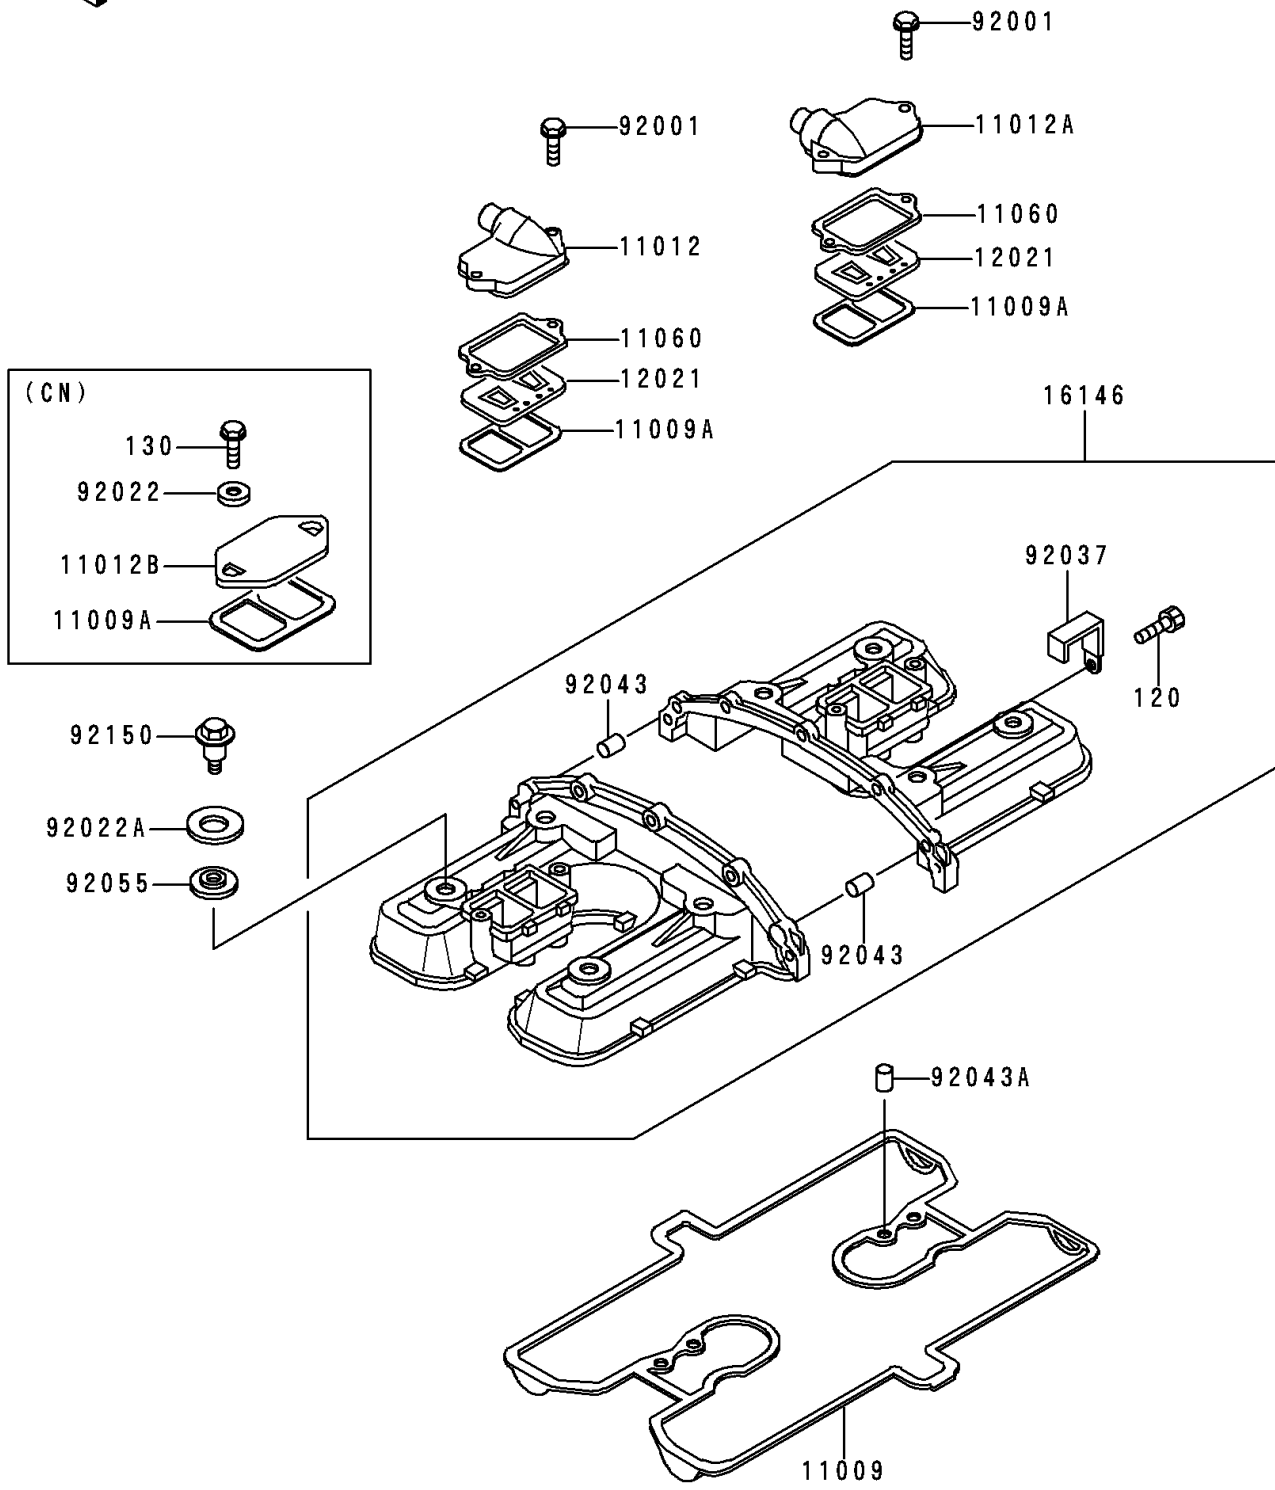

# 2000 Voyager XII PARTS DIAGRAM

Cylinder Head Cover

E1112

## 2000 Voyager XII PARTS LIST

### Cylinder Head Cover

ITEM NAME	PART NUMBER	QUANTITY
BOLT-SOCKET,6X25 (Ref # 120)	120P0625	5
GASKET,CYLINDER HEAD COVER (Ref # 11009)	11009-1559	1
GASKET,REED VALVE (Ref # 11009A)	11009-1857	2
CAP,REED VALVE,LH (Ref # 11012)	11012-1487	1
CAP,REED VALVE,RH (Ref # 11012A)	11012-1488	1
GASKET,REED VALVE (Ref # 11060)	11060-1096	2
VALVE-ASSY-REED (Ref # 12021)	12021-1053	2
COVER-ASSY,CYLINDER HEAD (Ref # 16146)	16146-1089	1
BOLT,FLANGED,6X22 (Ref # 92001)	92001-1352	4
WASHER,HEAD COVER BOLT (Ref # 92022A)	92022-1637	8
CLAMP (Ref # 92037)	92037-1764	1
PIN,4.2X6X12 (Ref # 92043)	92043-1262	2
PIN,6.2X8X14 (Ref # 92043A)	92043-1263	4
RING-O,HEAD COVER BOLT (Ref # 92055)	92055-1225	8
BOLT,HEAD COVER (Ref # 92150)	92150-1447	8