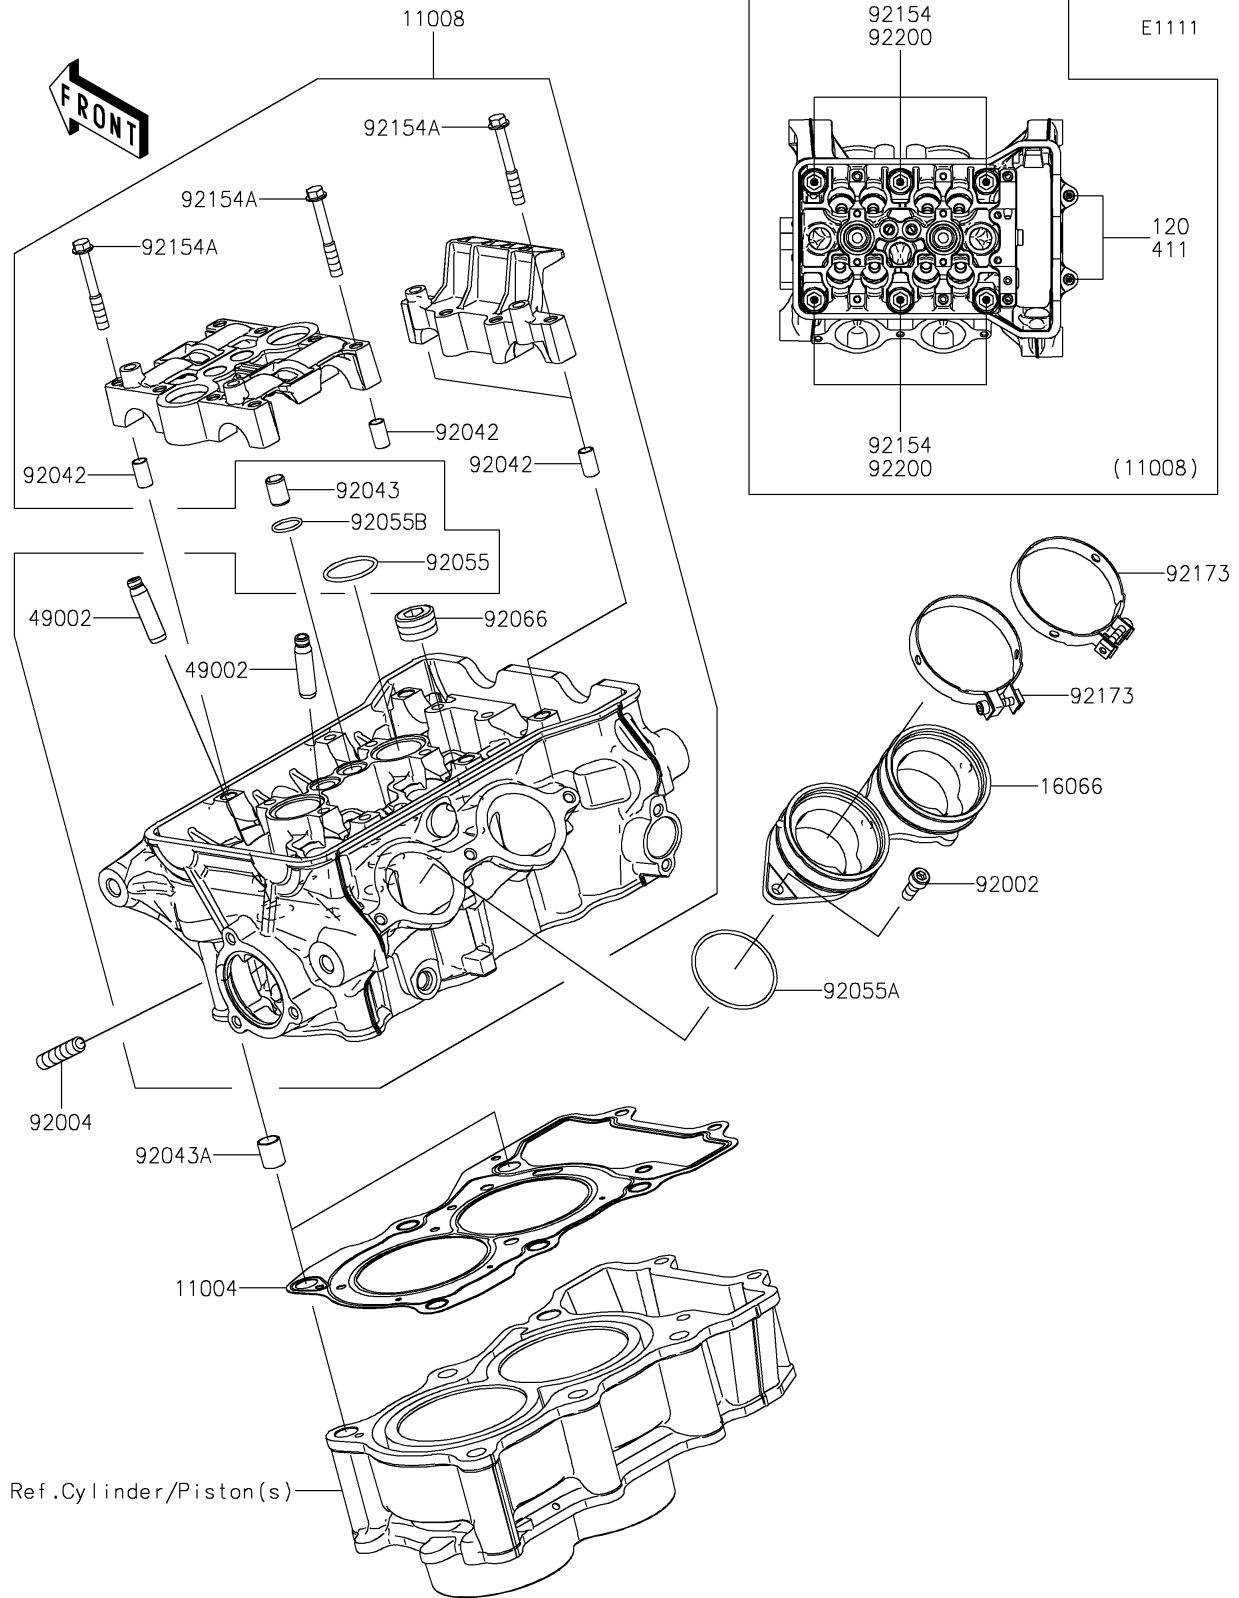

# 2021 Z400 ABS PARTS DIAGRAM

## Cylinder Head

## 2021 Z400 ABS PARTS LIST

### Cylinder Head

ITEM NAME	PART NUMBER	QUANTITY
GASKET-HEAD (Ref # 11004)	11004-0805	1
HEAD-COMP-CYLINDER (Ref # 11008)	11008-0967	1
HOLDER-THROTTLE BODY (Ref # 16066)	16066-0007	1
GUIDE-VALVE (Ref # 49002)	49002-0009	8
BOLT,6X16 (Ref # 92002)	92002-1143	3
STUD,8X25 (Ref # 92004)	92004-0731	4
PIN,DOWEL,6.3X8X14 (Ref # 92042)	92042-007	4
PIN,8.2X10X14 (Ref # 92043)	92043-1264	2
PIN,10.1X12X14 (Ref # 92043A)	92043-4009	2
RING-O,25.5X2 (Ref # 92055)	92055-0074	2
RING-O,44.5X1.9 (Ref # 92055A)	92055-0890	2
RING-O,13.5X1.5 (Ref # 92055B)	92055-0944	2
PLUG,PT1/2X12.5 (Ref # 92066)	92066-0002	3
BOLT,FLANGED,9X138 (Ref # 92154)	92154-2732	6
BOLT,FLANGED,6X45 (Ref # 92154A)	92154-3737	12
CLAMP,58MM (Ref # 92173)	92173-0927	2
WASHER,10.5X19X2.3 (Ref # 92200)	92200-0363	6
BOLT-SOCKET,6X90 (Ref # 120)	120CC0690	2
WASHER-PLAIN,6MM (Ref # 411)	411AA0600	2