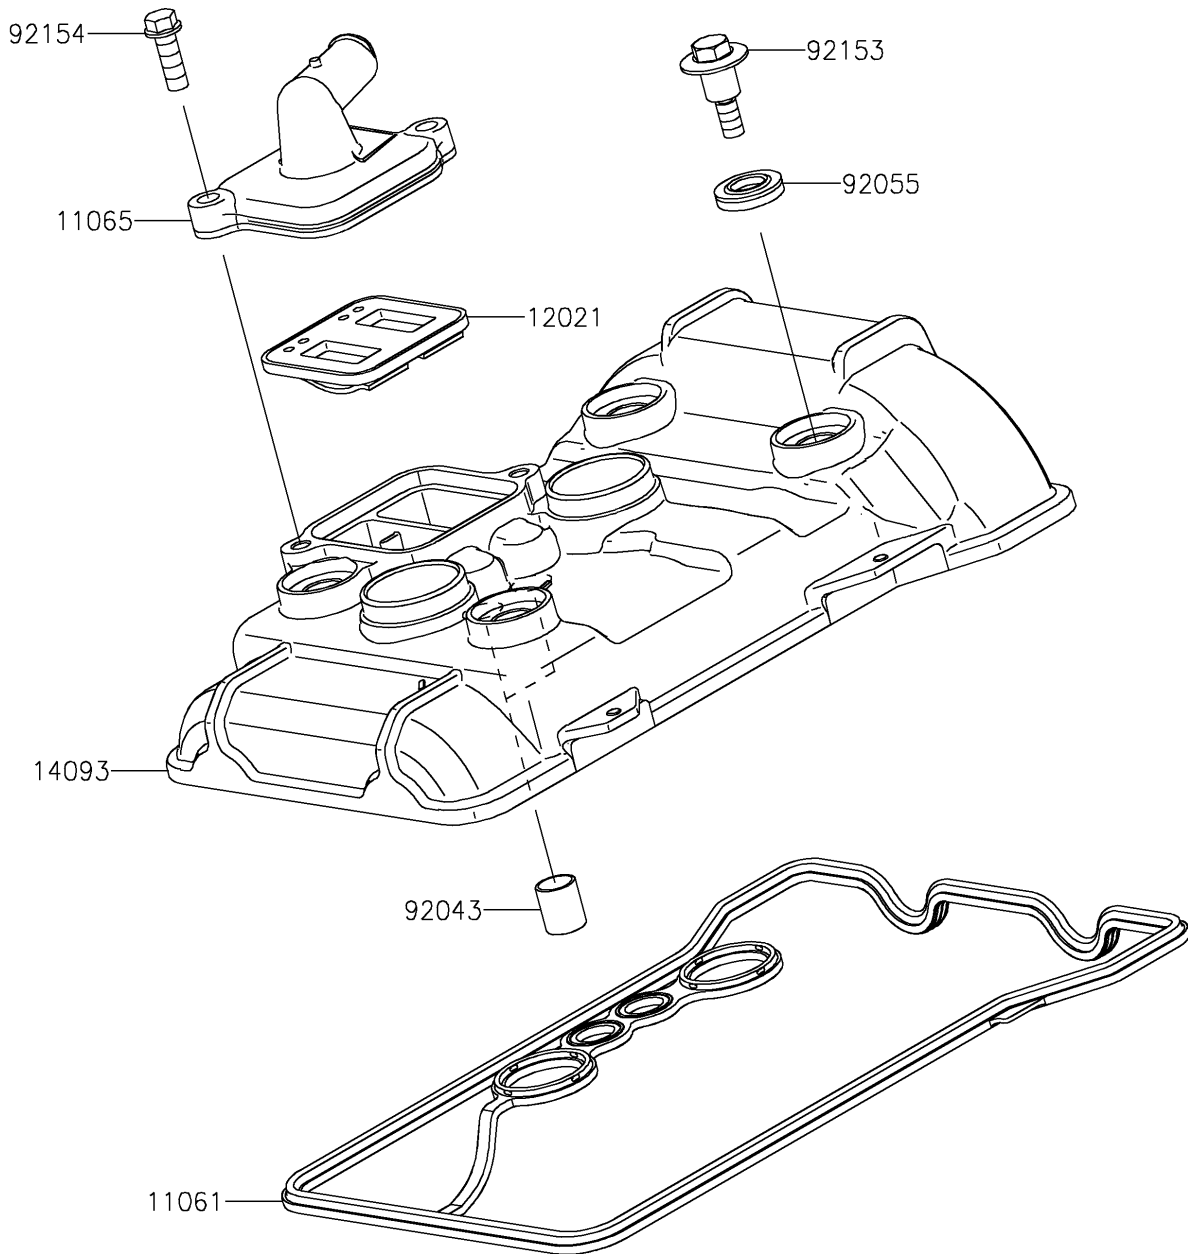

2021 Z400 ABS PARTS DIAGRAM

Cylinder Head Cover

E1112

2021 Z400 ABS PARTS LIST

Cylinder Head Cover

ITEM NAME	PART NUMBER	QUANTITY
GASKET,CYLINDER HEAD COVER (Ref # 11061)	11061-1337	1
CAP,HEAD (Ref # 11065)	11065-1311	1
VALVE-ASSY-REED (Ref # 12021)	12021-0708	1
COVER,CYLINDER HEAD (Ref # 14093)	14093-0818	1
PIN,10.1X12X14 (Ref # 92043)	92043-4009	2
RING-O (Ref # 92055)	92055-0143	4
BOLT,HEAD COVER (Ref # 92153)	92153-0793	4
BOLT,FLANGED,6X18 (Ref # 92154)	92154-1775	2