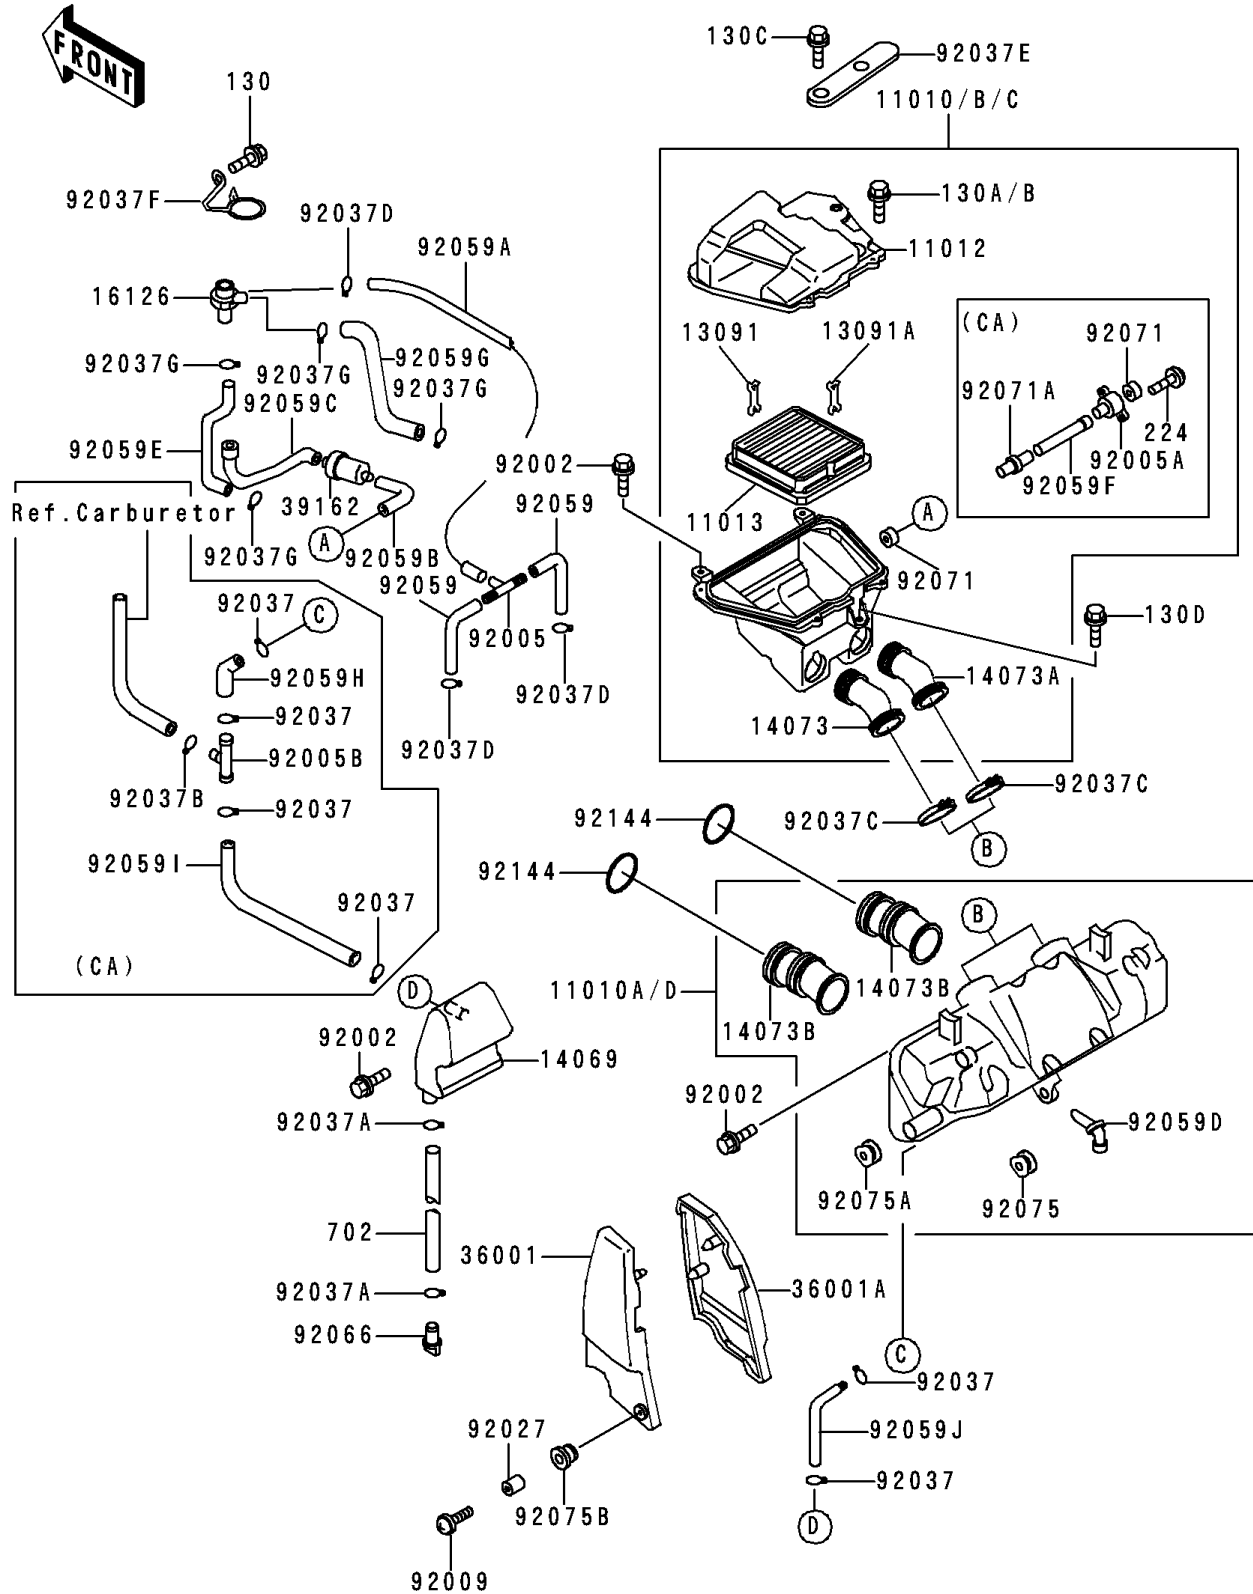

# 1996 Voyager XII PARTS DIAGRAM

Air Cleaner

E1130

# 1996 Voyager XII PARTS LIST

## Air Cleaner

ITEM NAME	PART NUMBER	QUANTITY
CAP,AIR FILTER (Ref # 11012)	11012-1490	1
ELEMENT-AIR FILTER (Ref # 11013)	11013-1137	1
HOLDER,FR (Ref # 13091)	13091-1420	1
HOLDER,RR (Ref # 13091A)	13091-1432	1
BREATHER,TANK (Ref # 14069)	14069-1053	1
DUCT,LH (Ref # 14073)	14073-1241	1
DUCT,RH (Ref # 14073A)	14073-1242	1
DUCT,CARBURETOR (Ref # 14073B)	14073-1255	4
COVER-SIDE,AIR FILTER,LH (Ref # 36001)	36001-1334	1
COVER-SIDE,AIR FILTER,RH (Ref # 36001A)	36001-1335	1
BOLT,6X16 (Ref # 92002)	92002-1188	5
SCREW,6X22 (Ref # 92009)	92009-1441	2
COLLAR,L=13.1,BLACK (Ref # 92027)	92027-1450	2
CLAMP,TUBE (Ref # 92037A)	92037-147	2
CLAMP (Ref # 92037C)	92037-1554	2
CLAMP (Ref # 92037E)	92037-1768	1
TUBE (Ref # 92059D)	92059-1659	1
PLUG,DRAIN (Ref # 92066)	92066-1211	1
DAMPER,FILTER COVER (Ref # 92075)	92075-1126	1
DAMPER (Ref # 92075A)	92075-1470	4
DAMPER,MALE (Ref # 92075B)	92075-174	2
SPRING,AIR FILTER DUCT (Ref # 92144)	92144-1771	4
BOLT-FLANGED (Ref # 130C)	130D0610	1
BOLT-FLANGED,6X14 (Ref # 130D)	130G0614	1
TUBE-RUBBER,7X10X120 (Ref # 702)	702A07120	1
FILTER-ASSY-AIR,UPP (Ref # 11010)	11010-1273	1
FILTER-ASSY-AIR,LWR (Ref # 11010A)	11010-1274	1
FILTER-ASSY-AIR,UPP (Ref # 11010B)	11010-1297	1
FILTER-ASSY-AIR,UPP (Ref # 11010C)	11010-1301	1