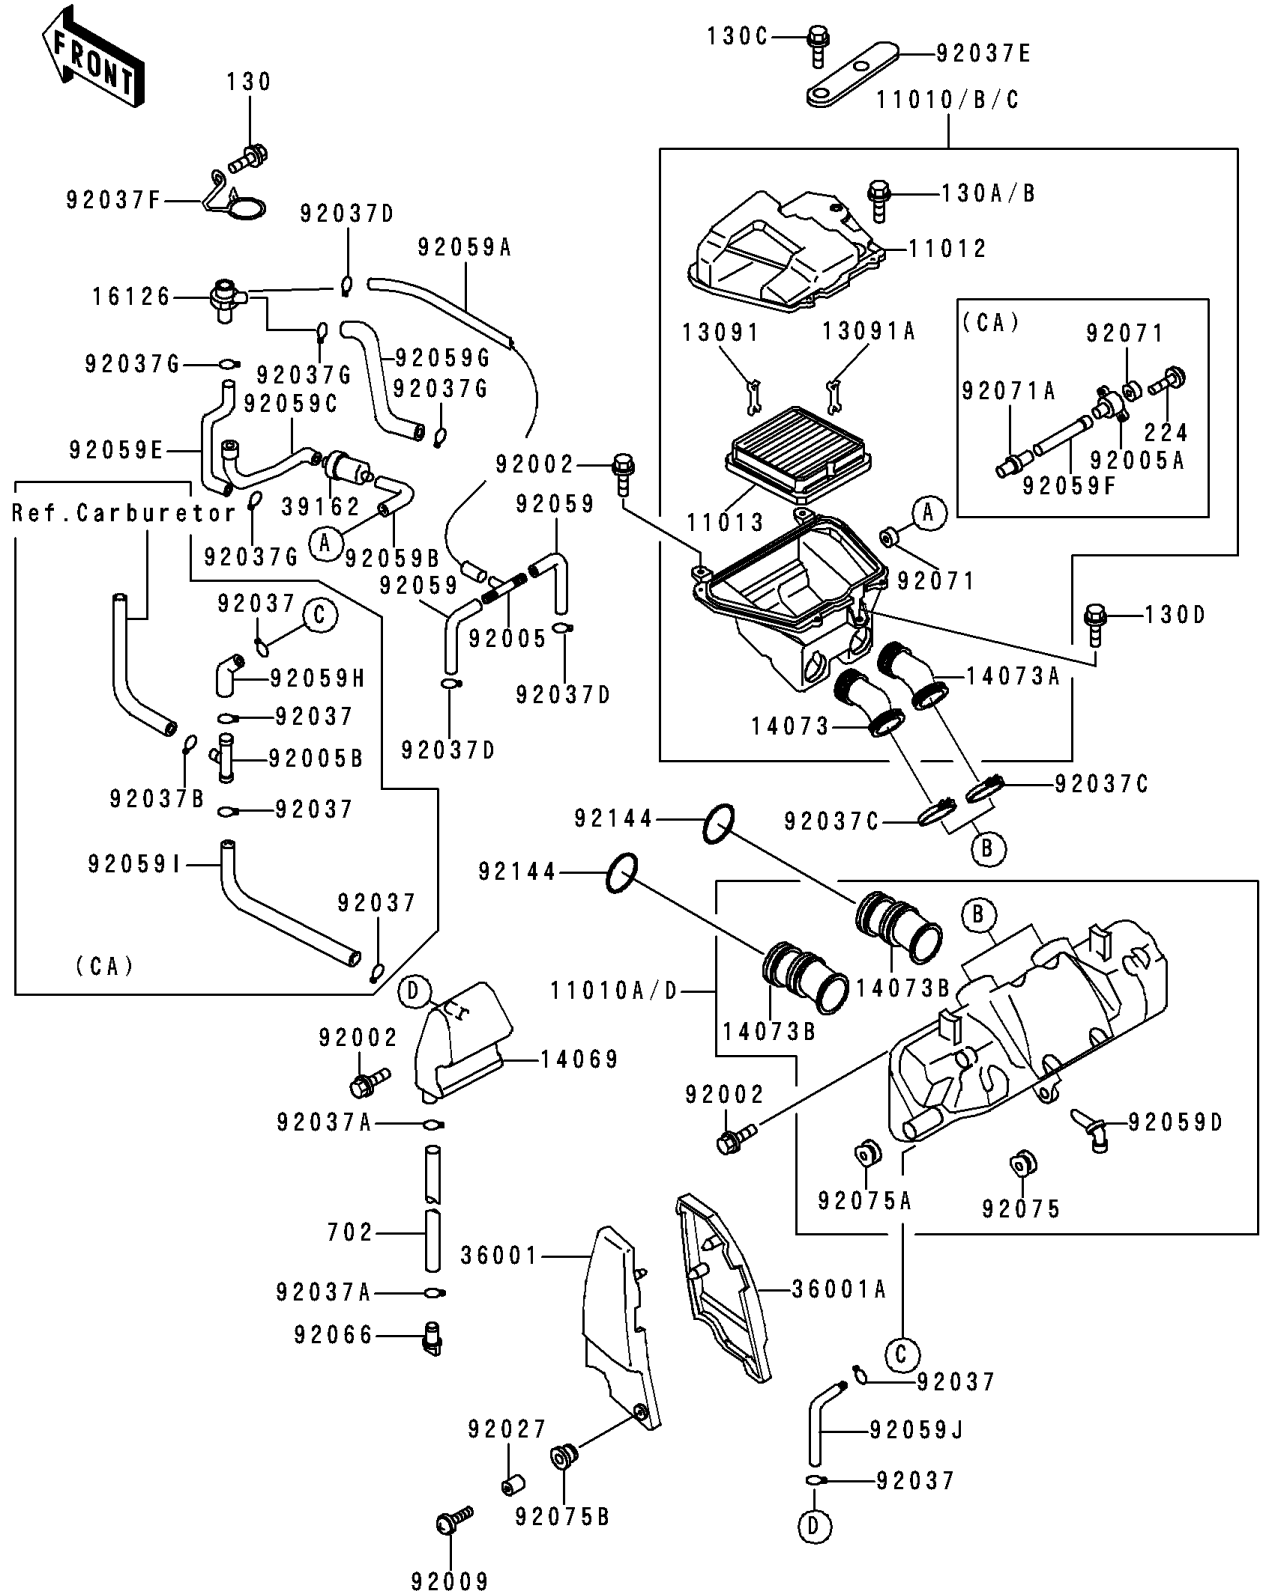

1997 Voyager XII PARTS DIAGRAM

Air Cleaner

E1130

1997 Voyager XII PARTS LIST

Air Cleaner

ITEM NAME	PART NUMBER	QUANTITY
CAP,AIR FILTER (Ref # 11012)	11012-1490	1
ELEMENT-AIR FILTER (Ref # 11013)	11013-1137	1
HOLDER,FR (Ref # 13091)	13091-1420	1
HOLDER,RR (Ref # 13091A)	13091-1432	1
BREATHER,TANK (Ref # 14069)	14069-1053	1
DUCT,LH (Ref # 14073)	14073-1241	1
DUCT,RH (Ref # 14073A)	14073-1242	1
DUCT,CARBURETOR (Ref # 14073B)	14073-1255	4
VALVE,AIR SWITCH (Ref # 16126)	16126-1005	1
COVER-SIDE,AIR FILTER,LH (Ref # 36001)	36001-1334	1
COVER-SIDE,AIR FILTER,RH (Ref # 36001A)	36001-1335	1
SILENCER-INTAKE (Ref # 39162)	39162-1003	1
BOLT,6X16 (Ref # 92002)	92002-1188	5
FITTING,TUBE,T-TYPE (Ref # 92005)	92005-1017	1
SCREW,6X22 (Ref # 92009)	92009-1441	2
COLLAR,L=13.1,BLACK (Ref # 92027)	92027-1450	2
CLAMP,TUBE (Ref # 92037A)	92037-147	2
CLAMP (Ref # 92037C)	92037-1554	2
CLAMP (Ref # 92037D)	92037-1610	3
BOLT-FLANGED,6X12 (Ref # 130)	130B0612	1
CLAMP (Ref # 92037E)	92037-1768	1
CLAMP (Ref # 92037F)	92037-1776	1
CLAMP,TUBE (Ref # 92037G)	92037-213	4
TUBE,4X9X155 (Ref # 92059)	92059-1033	2
TUBE,VACUUM,LONG (Ref # 92059A)	92059-1162	1
TUBE (Ref # 92059B)	92059-1657	1
TUBE (Ref # 92059C)	92059-1658	1
TUBE (Ref # 92059D)	92059-1659	1
TUBE,AIR SWITCH VALVE,LH (Ref # 92059E)	92059-1668	1