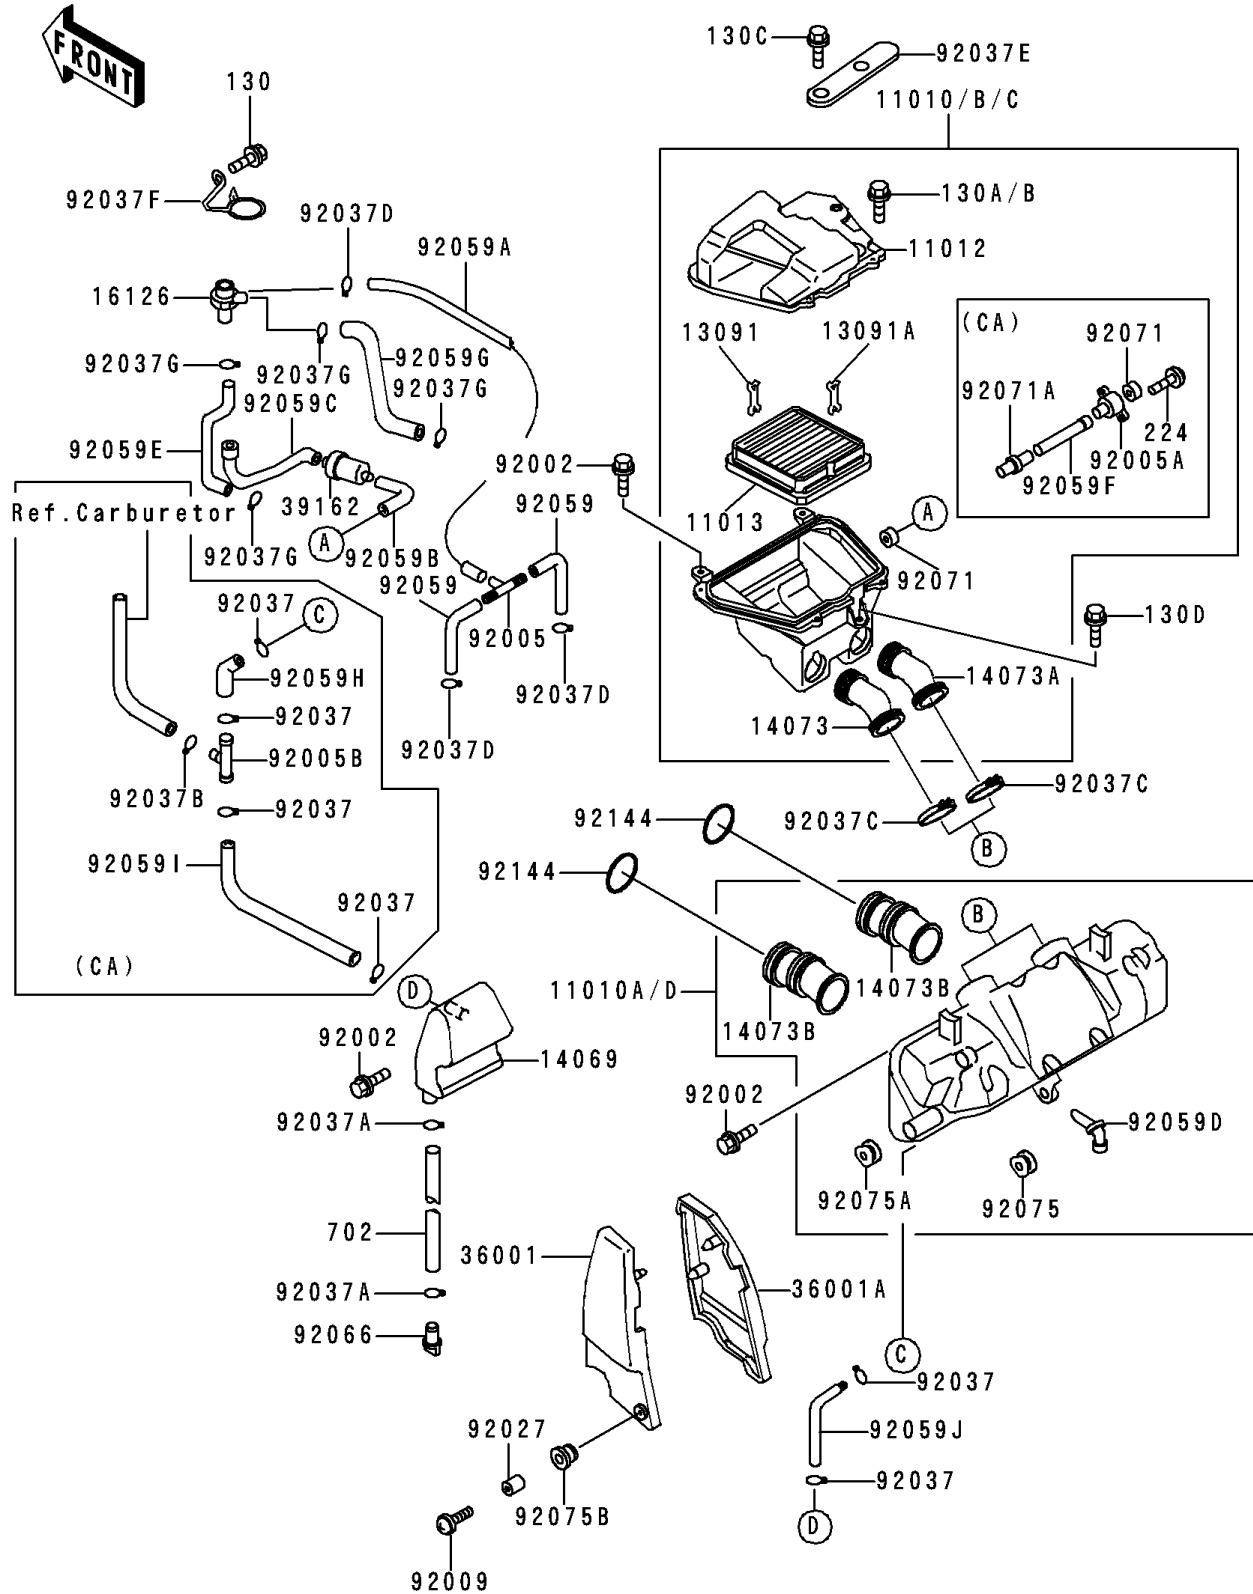

1999 Voyager XII PARTS DIAGRAM

Air Cleaner

E1130

1999 Voyager XII PARTS LIST

Air Cleaner

ITEM NAME	PART NUMBER	QUANTITY
CAP,AIR FILTER (Ref # 11012)	11012-1490	1
ELEMENT-AIR FILTER (Ref # 11013)	11013-1137	1
HOLDER,FR (Ref # 13091)	13091-1420	1
HOLDER,RR (Ref # 13091A)	13091-1432	1
BREATHER,TANK (Ref # 14069)	14069-1053	1
DUCT,LH (Ref # 14073)	14073-1241	1
DUCT,RH (Ref # 14073A)	14073-1242	1
DUCT,CARBURETOR (Ref # 14073B)	14073-1255	4
VALVE,AIR SWITCH (Ref # 16126)	16126-1005	1
COVER-SIDE,AIR FILTER,LH (Ref # 36001)	36001-1334	1
COVER-SIDE,AIR FILTER,RH (Ref # 36001A)	36001-1335	1
SILENCER-INTAKE (Ref # 39162)	39162-1003	1
BOLT,6X16 (Ref # 92002)	92002-1188	5
FITTING,TUBE,T-TYPE (Ref # 92005)	92005-1017	1
SCREW,6X22 (Ref # 92009)	92009-1441	2
COLLAR,L=13.1,BLACK (Ref # 92027)	92027-1450	2
CLAMP,TUBE (Ref # 92037A)	92037-147	2
CLAMP (Ref # 92037C)	92037-1554	2
CLAMP (Ref # 92037D)	92037-1610	3
BOLT-FLANGED,6X12 (Ref # 130)	130B0612	1
CLAMP (Ref # 92037E)	92037-1768	1
CLAMP (Ref # 92037F)	92037-1776	1
CLAMP,TUBE (Ref # 92037G)	92037-213	4
TUBE,4X9X155 (Ref # 92059)	92059-1033	2
TUBE,VACUUM,LONG (Ref # 92059A)	92059-1162	1
TUBE (Ref # 92059B)	92059-1657	1
TUBE (Ref # 92059C)	92059-1658	1
TUBE (Ref # 92059D)	92059-1659	1
TUBE,AIR SWITCH VALVE,LH (Ref # 92059E)	92059-1668	1