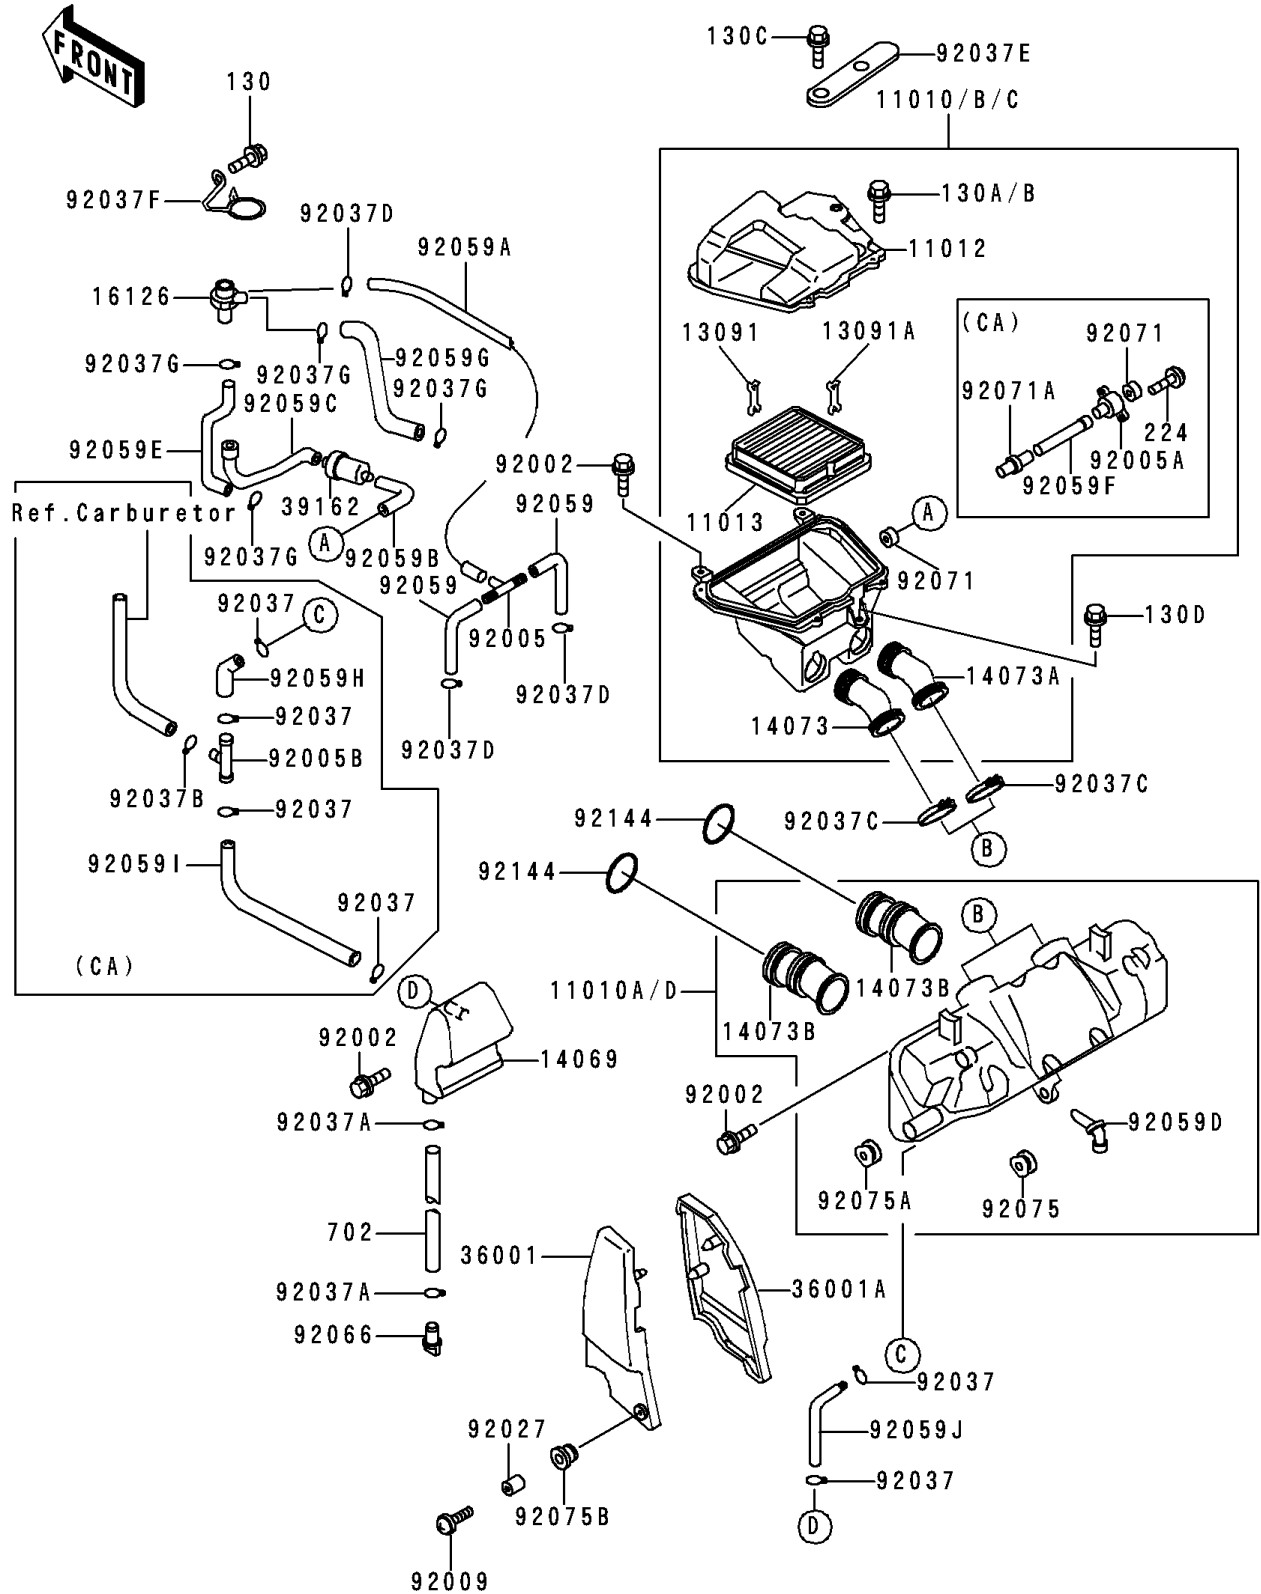

2000 Voyager XII PARTS DIAGRAM

Air Cleaner

E1130

2000 Voyager XII PARTS LIST

Air Cleaner

ITEM NAME	PART NUMBER	QUANTITY
CAP,AIR FILTER (Ref # 11012)	11012-1490	1
ELEMENT-AIR FILTER (Ref # 11013)	11013-1137	1
HOLDER,FR (Ref # 13091)	13091-1420	1
HOLDER,RR (Ref # 13091A)	13091-1432	1
BREATHER,TANK (Ref # 14069)	14069-1053	1
DUCT,LH (Ref # 14073)	14073-1241	1
DUCT,RH (Ref # 14073A)	14073-1242	1
DUCT,CARBURETOR (Ref # 14073B)	14073-1255	4
VALVE,AIR SWITCH (Ref # 16126)	16126-1005	1
COVER-SIDE,AIR FILTER,LH (Ref # 36001)	36001-1334	1
COVER-SIDE,AIR FILTER,RH (Ref # 36001A)	36001-1335	1
SILENCER-INTAKE (Ref # 39162)	39162-1003	1
BOLT,6X16 (Ref # 92002)	92002-1188	5
FITTING,TUBE,T-TYPE (Ref # 92005)	92005-1017	1
SCREW,6X22 (Ref # 92009)	92009-1441	2
COLLAR,L=13.1,BLACK (Ref # 92027)	92027-1450	2
CLAMP,TUBE (Ref # 92037A)	92037-147	2
CLAMP (Ref # 92037C)	92037-1554	2
CLAMP (Ref # 92037D)	92037-1610	3
BOLT-FLANGED,6X12 (Ref # 130)	130B0612	1
CLAMP (Ref # 92037E)	92037-1768	1
CLAMP (Ref # 92037F)	92037-1776	1
CLAMP,TUBE (Ref # 92037G)	92037-213	4
TUBE,4X9X155 (Ref # 92059)	92059-1033	2
TUBE,VACUUM,LONG (Ref # 92059A)	92059-1162	1
TUBE (Ref # 92059B)	92059-1657	1
TUBE (Ref # 92059C)	92059-1658	1
TUBE (Ref # 92059D)	92059-1659	1
TUBE,AIR SWITCH VALVE,LH (Ref # 92059E)	92059-1668	1