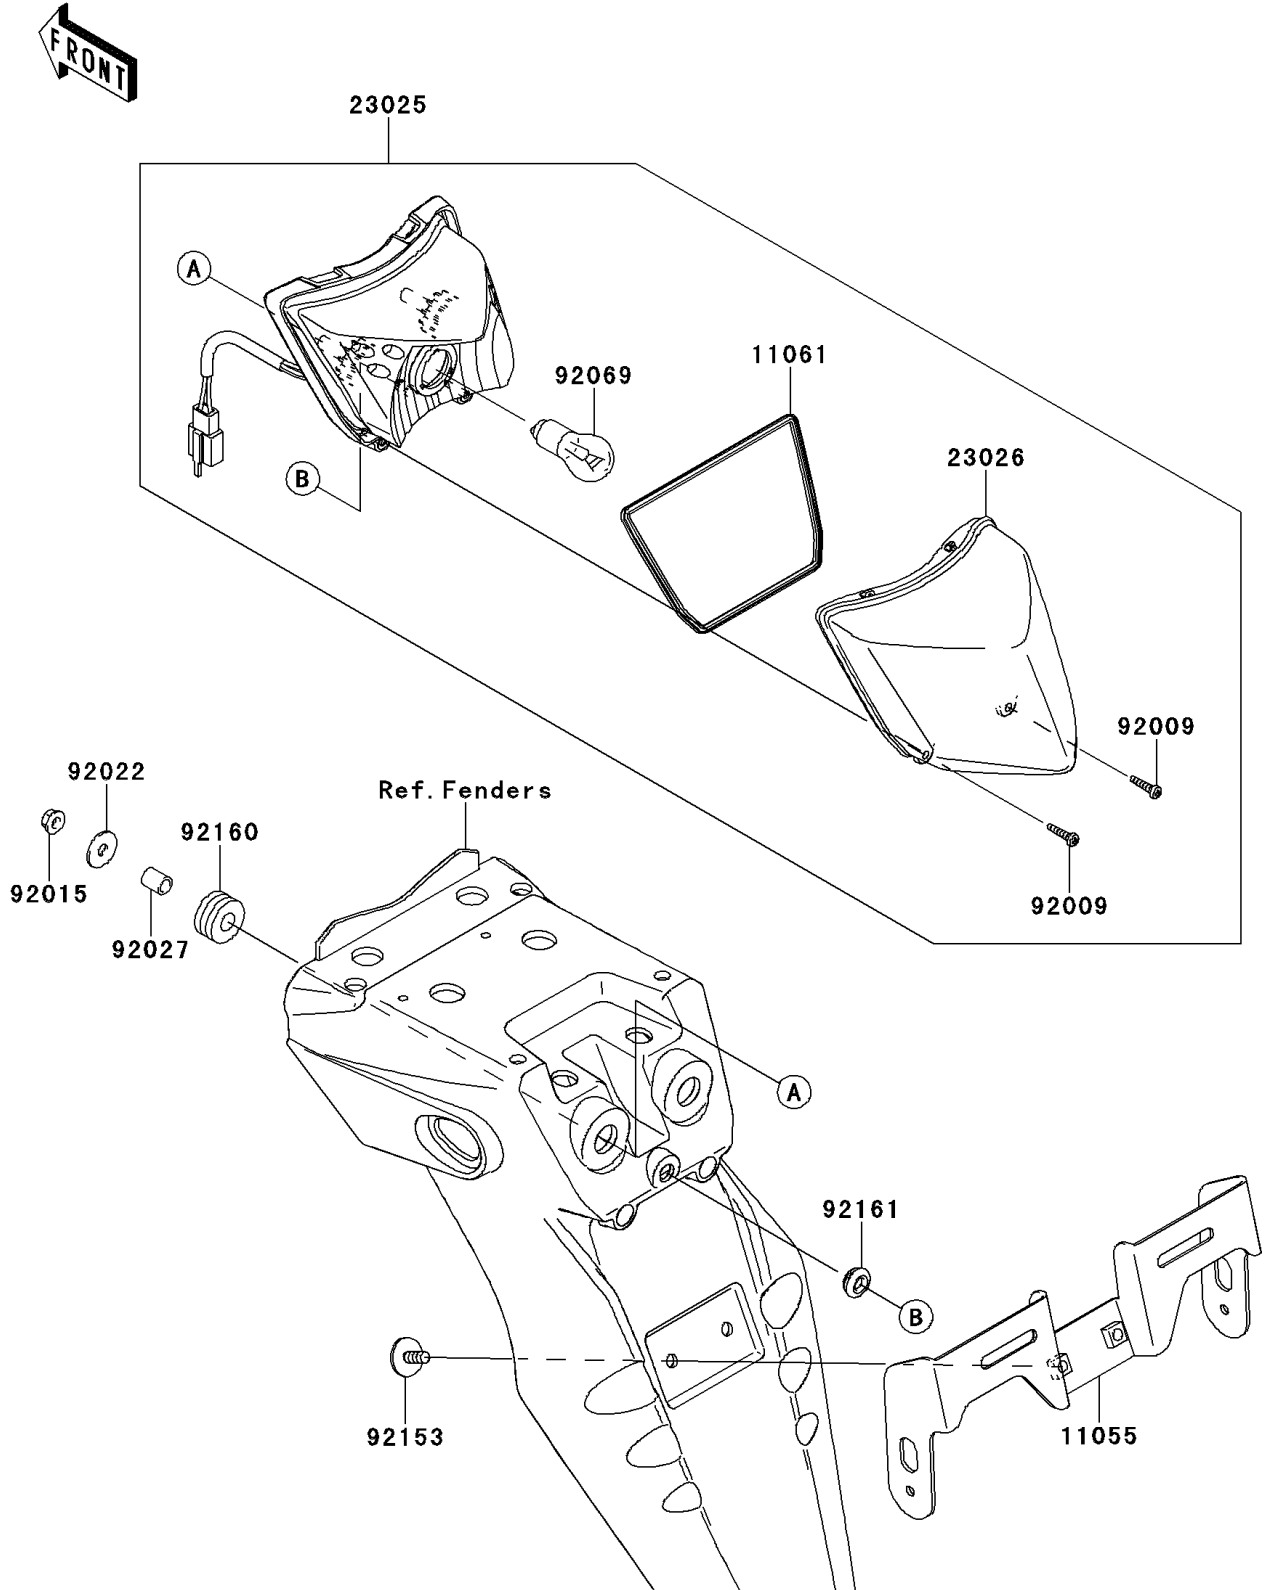

2011 KLX250S (Canada Only) PARTS DIAGRAM

Taillight(s)

F2720

2011 KLX250S (Canada Only) PARTS LIST

Taillight(s)

| ITEM NAME | PART NUMBER | QUANTITY |
|-----------|-------------|----------|
|-----------|-------------|----------|