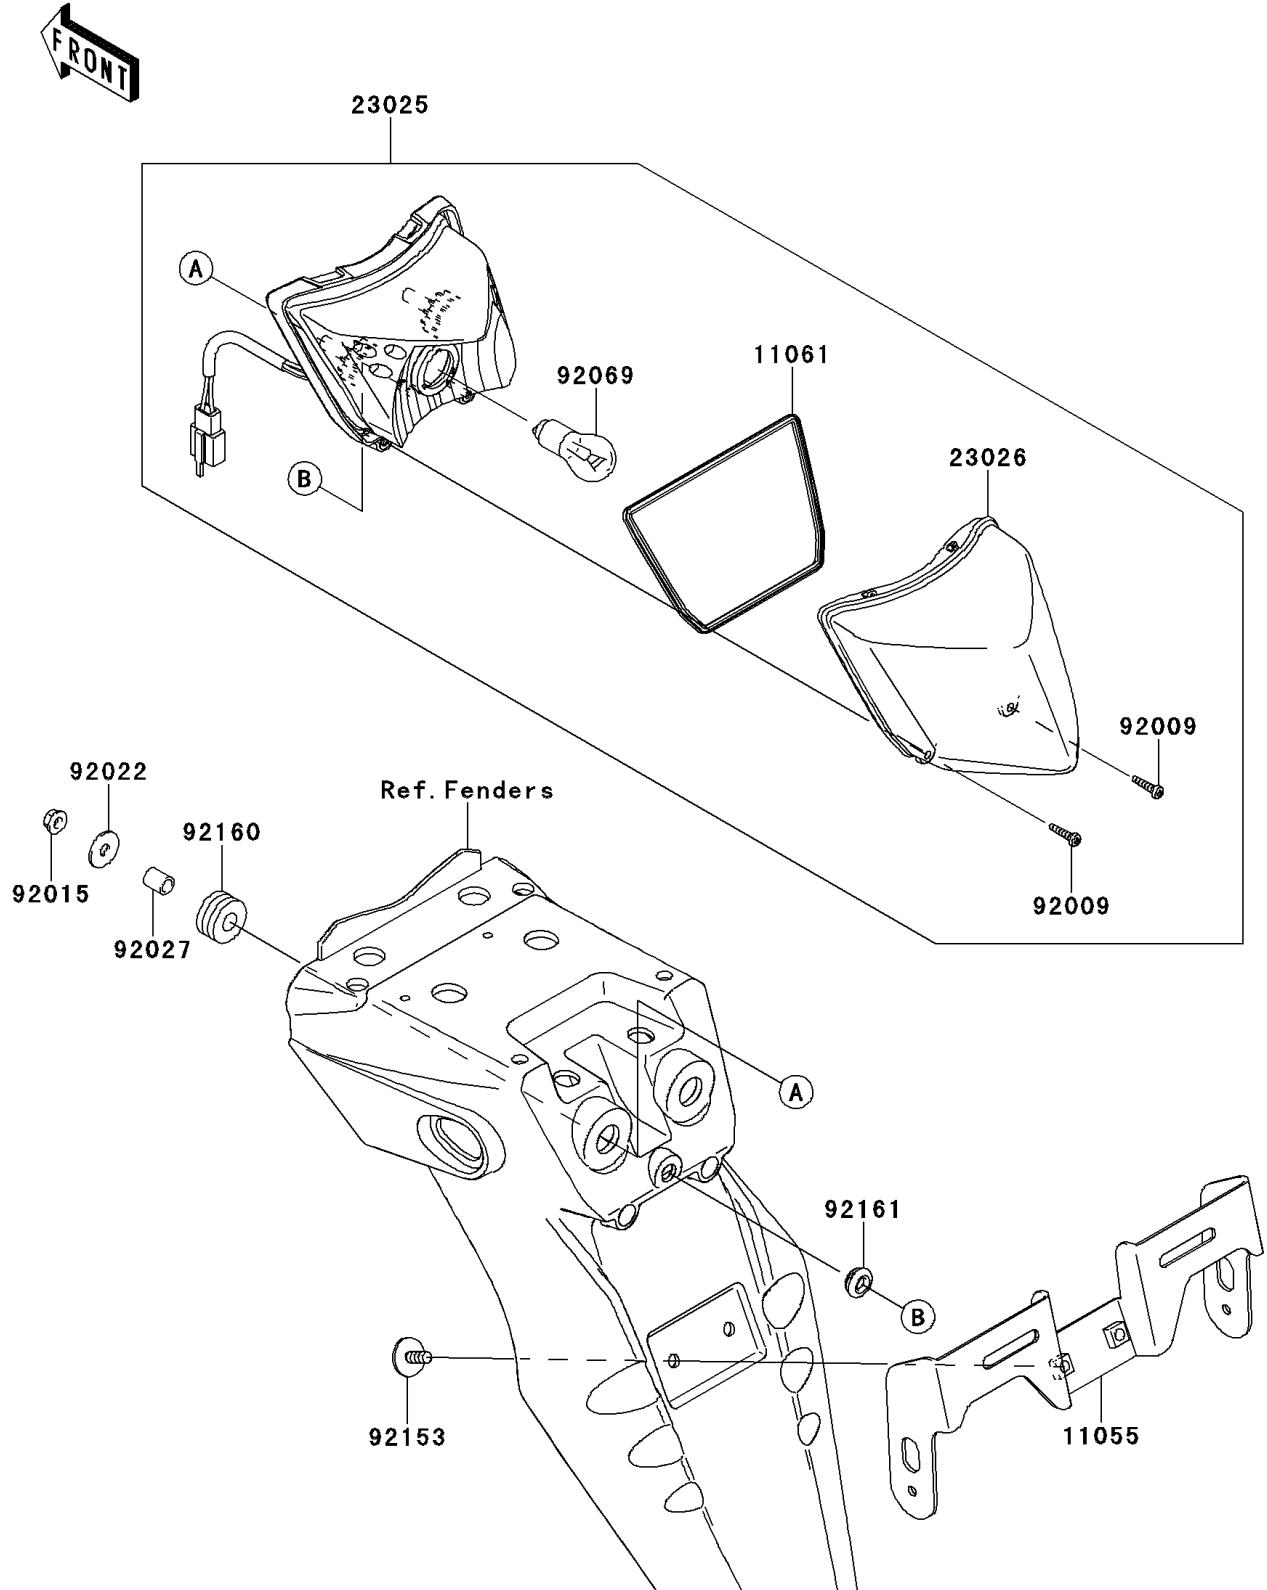

2012 KLX® 250S PARTS DIAGRAM

Taillight(s)

F2720

2012 KLX® 250S PARTS LIST

Taillight(s)

ITEM NAME	PART NUMBER	QUANTITY
BRACKET,LICENSE (Ref # 11055)	11055-1187	1
GASKET,TAIL LAMP LENS (Ref # 11061)	11061-0326	1
LAMP-TAIL (Ref # 23025)	23025-0051	1
LENS,TAIL LAMP (Ref # 23026)	23026-0012	1
SCREW,TAPPING,4X16 (Ref # 92009)	92009-1605	2
NUT,FLANGED,6MM (Ref # 92015)	92015-1367	2
WASHER,6.5X20X1.6 (Ref # 92022)	92022-1557	2
COLLAR,6.8X10X12 (Ref # 92027)	92027-162	2
BULB,12V 21/5W (Ref # 92069)	92069-1084	1
BOLT,6X16 (Ref # 92153)	92153-0684	2
DAMPER (Ref # 92160)	92160-1162	2
DAMPER (Ref # 92161)	92161-0631	1