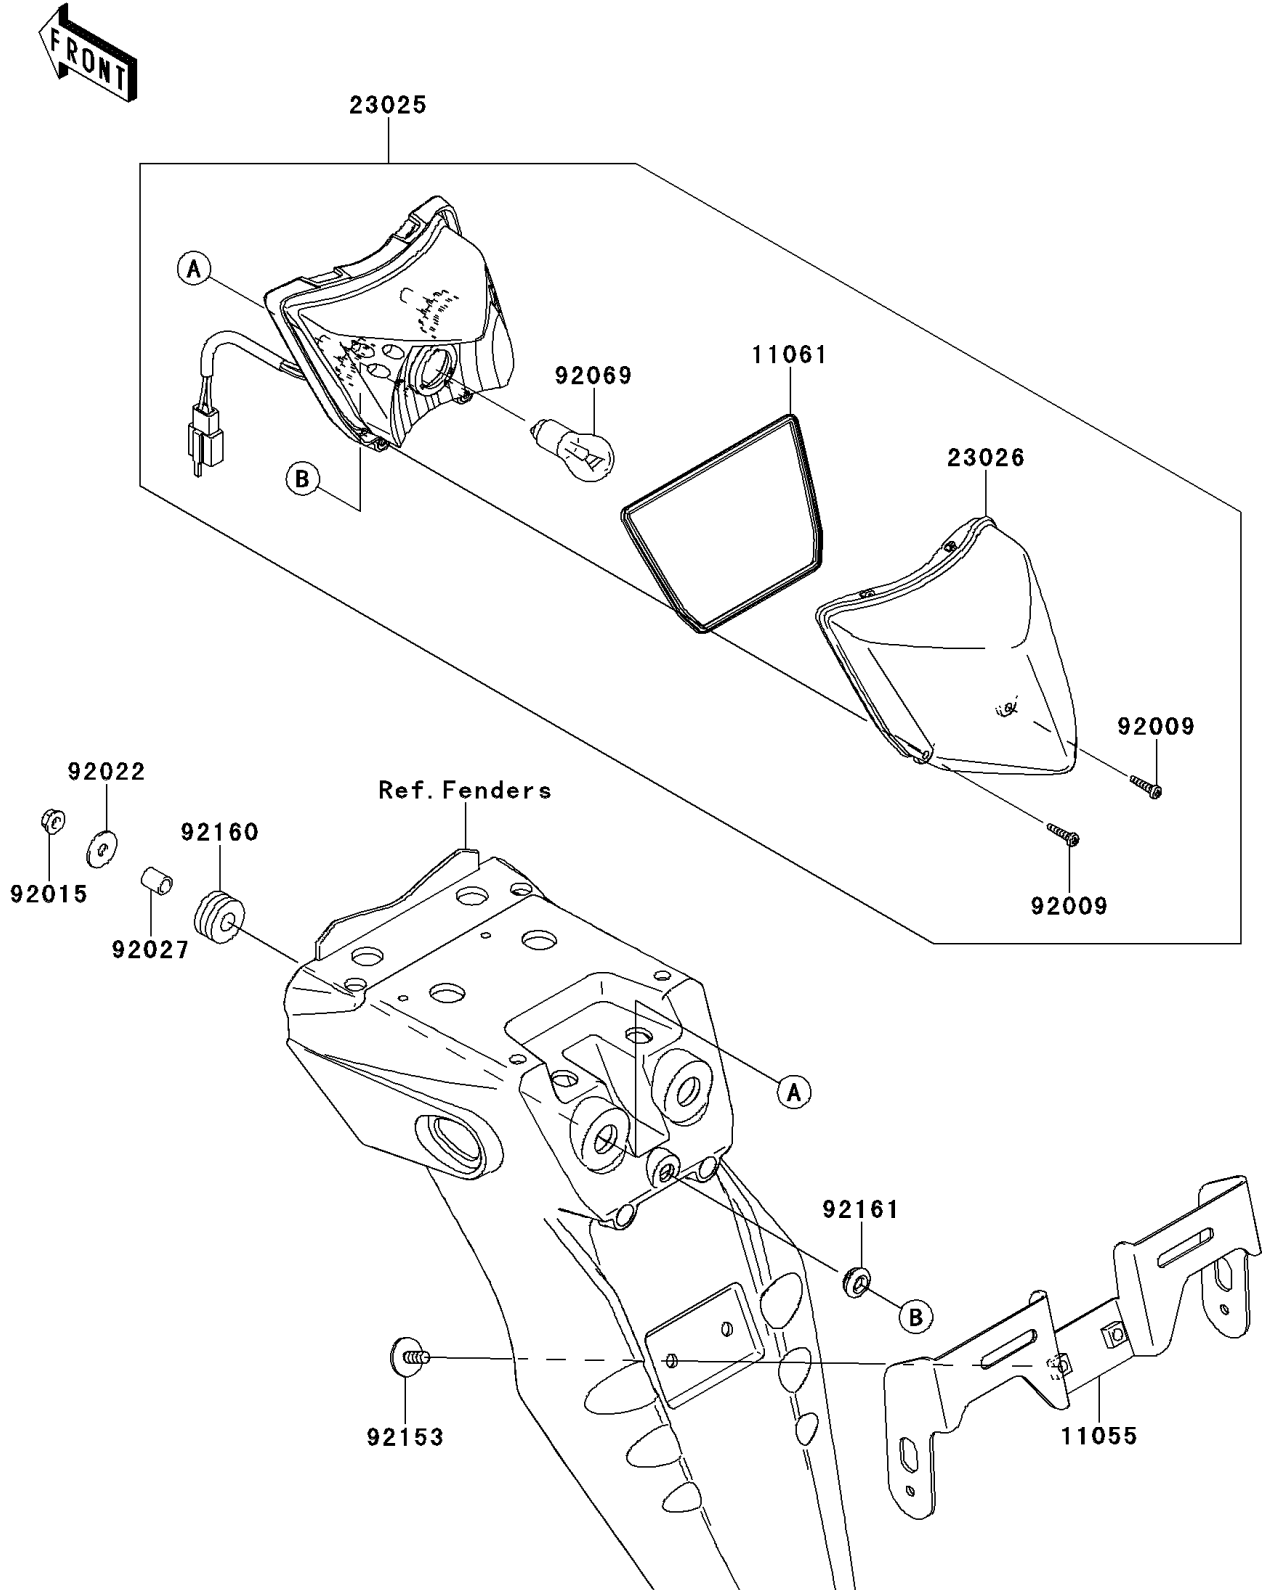

# 2012 KLX® 250S PARTS DIAGRAM

Taillight(s)

F2720

## 2012 KLX® 250S PARTS LIST

### Taillight(s)

ITEM NAME	PART NUMBER	QUANTITY
BRACKET,LICENSE (Ref # 11055)	11055-1187	1
GASKET,TAIL LAMP LENS (Ref # 11061)	11061-0326	1
LAMP-TAIL (Ref # 23025)	23025-0051	1
LENS,TAIL LAMP (Ref # 23026)	23026-0012	1
SCREW,TAPPING,4X16 (Ref # 92009)	92009-1605	2
NUT,FLANGED,6MM (Ref # 92015)	92015-1367	2
WASHER,6.5X20X1.6 (Ref # 92022)	92022-1557	2
COLLAR,6.8X10X12 (Ref # 92027)	92027-162	2
BULB,12V 21/5W (Ref # 92069)	92069-1084	1
BOLT,6X16 (Ref # 92153)	92153-0684	2
DAMPER (Ref # 92160)	92160-1162	2
DAMPER (Ref # 92161)	92161-0631	1