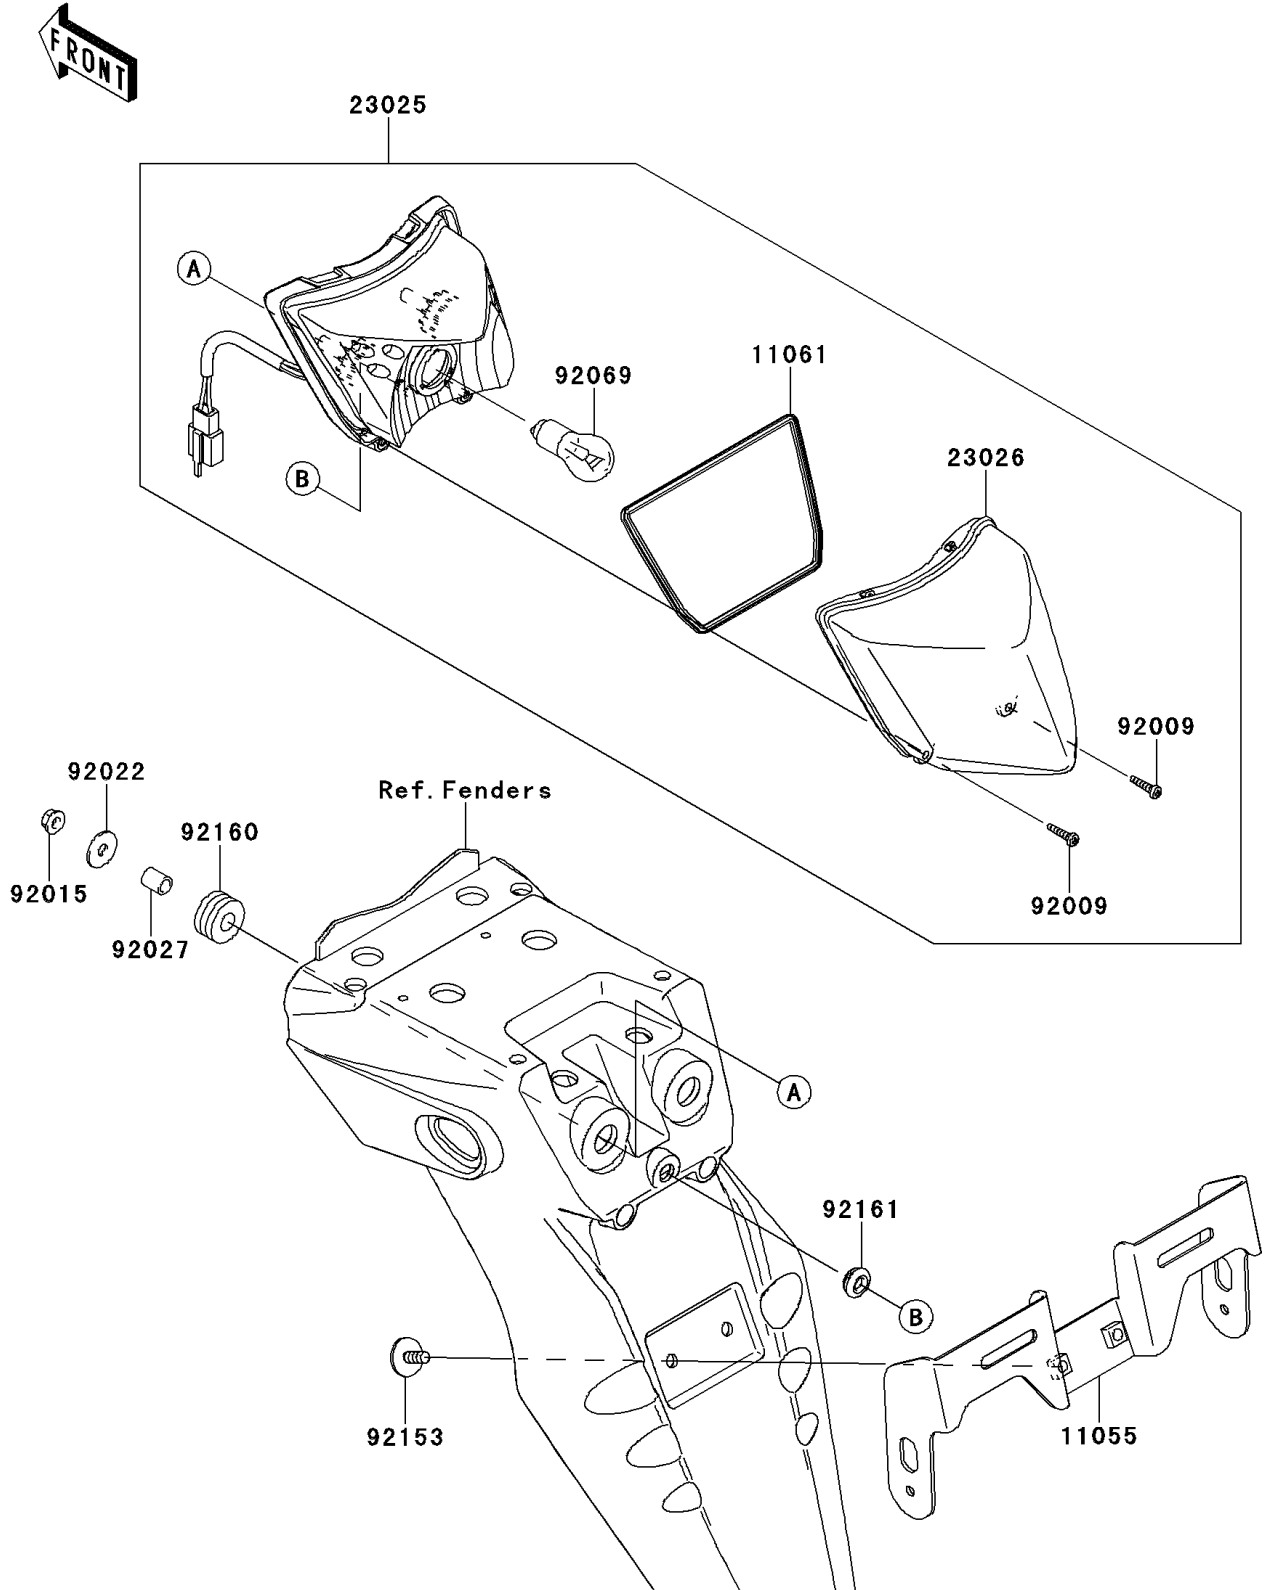

2013 KLX® 250S PARTS DIAGRAM

Taillight(s)

F2720

2013 KLX® 250S PARTS LIST

Taillight(s)

ITEM NAME	PART NUMBER	QUANTITY
BRACKET,LICENSE (Ref # 11055)	11055-1187	1
GASKET,TAIL LAMP LENS (Ref # 11061)	11061-0326	1
LAMP-TAIL (Ref # 23025)	23025-0051	1
LENS,TAIL LAMP (Ref # 23026)	23026-0012	1
SCREW,TAPPING,4X16 (Ref # 92009)	92009-1605	2
NUT,FLANGED,6MM (Ref # 92015)	92015-1367	2
WASHER,6.5X20X1.6 (Ref # 92022)	92022-1557	2
COLLAR,6.8X10X12 (Ref # 92027)	92027-162	2
BULB,12V 21/5W (Ref # 92069)	92069-1084	1
BOLT,6X16 (Ref # 92153)	92153-0684	2
DAMPER (Ref # 92160)	92160-1162	2
DAMPER (Ref # 92161)	92161-0631	1