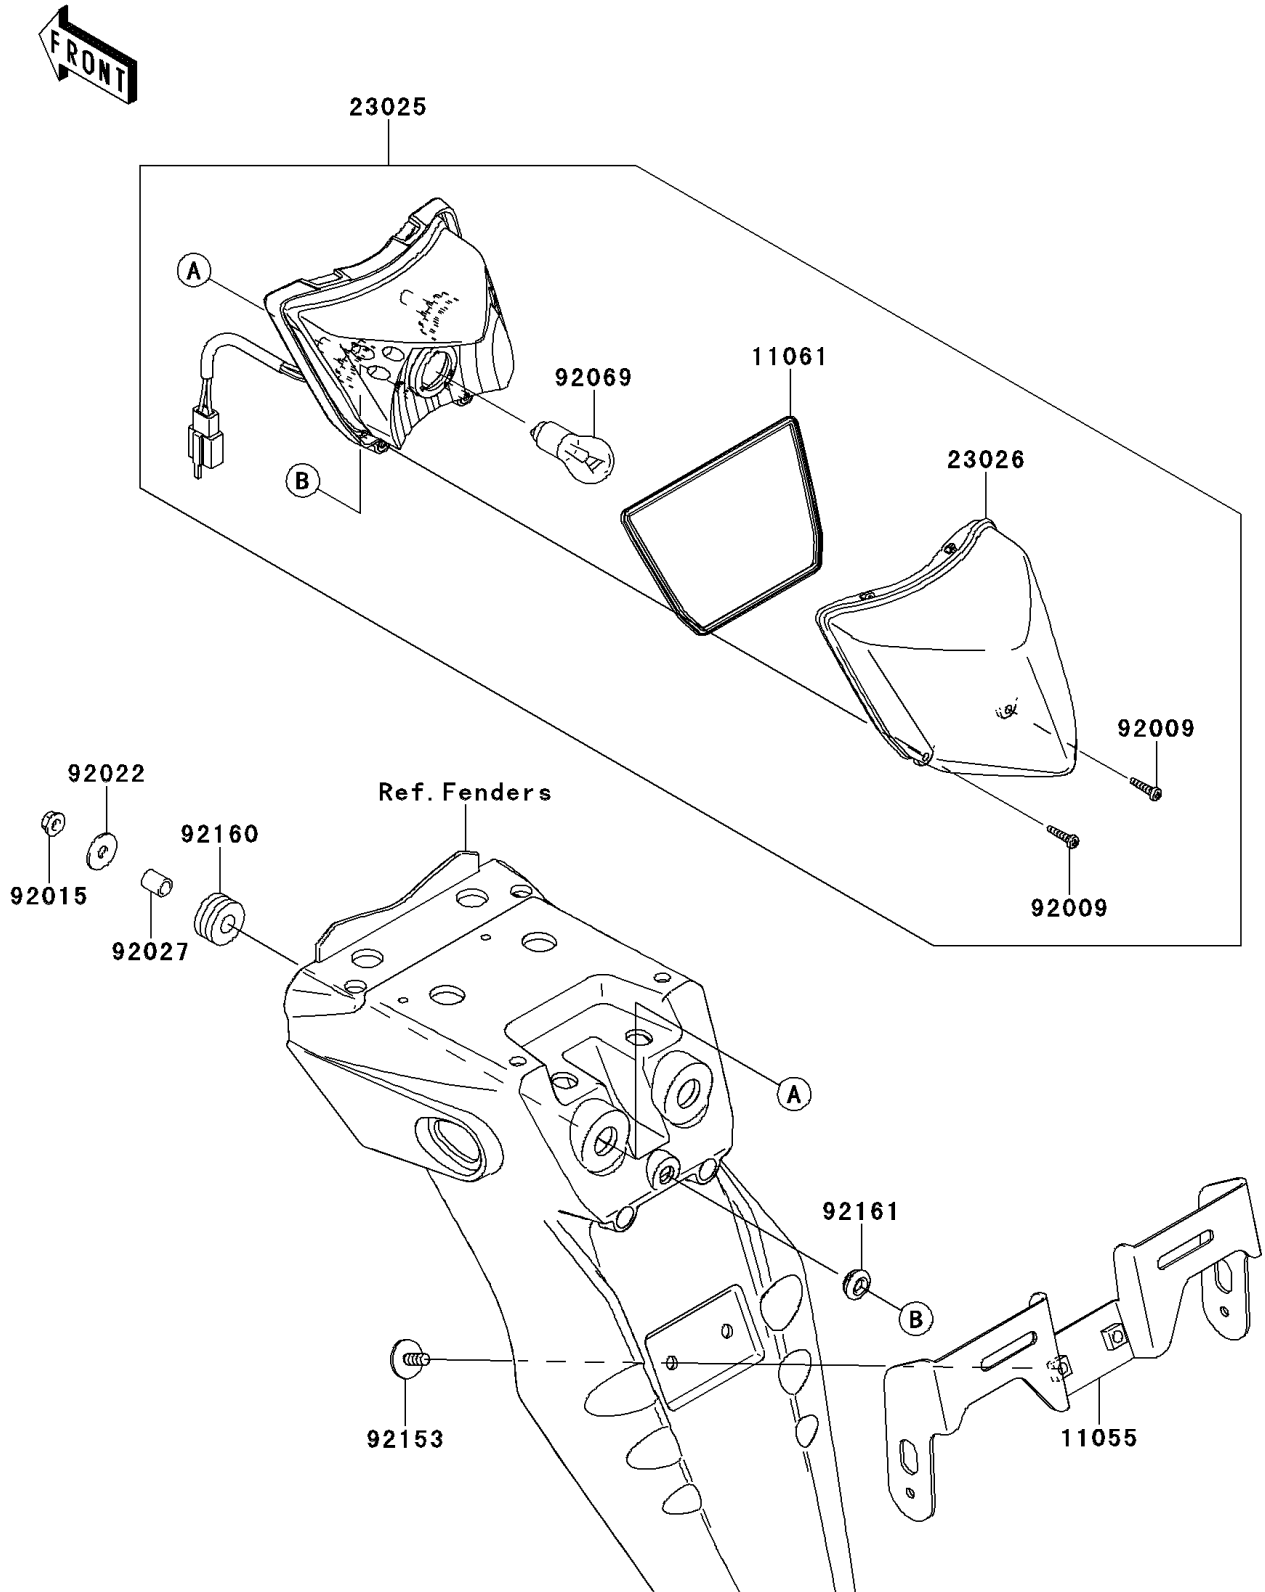

2013 KLX® 250S PARTS DIAGRAM

Taillight(s)

F2720

2013 KLX® 250S PARTS LIST

Taillight(s)

ITEM NAME	PART NUMBER	QUANTITY
BRACKET,LICENSE (Ref # 11055)	11055-1187	1
GASKET,TAIL LAMP LENS (Ref # 11061)	11061-0326	1
LAMP-TAIL (Ref # 23025)	23025-0051	1
LENS,TAIL LAMP (Ref # 23026)	23026-0012	1
SCREW,TAPPING,4X16 (Ref # 92009)	92009-1605	2
NUT,FLANGED,6MM (Ref # 92015)	92015-1367	2
WASHER,6.5X20X1.6 (Ref # 92022)	92022-1557	2
COLLAR,6.8X10X12 (Ref # 92027)	92027-162	2
BULB,12V 21/5W (Ref # 92069)	92069-1084	1
BOLT,6X16 (Ref # 92153)	92153-0684	2
DAMPER (Ref # 92160)	92160-1162	2
DAMPER (Ref # 92161)	92161-0631	1