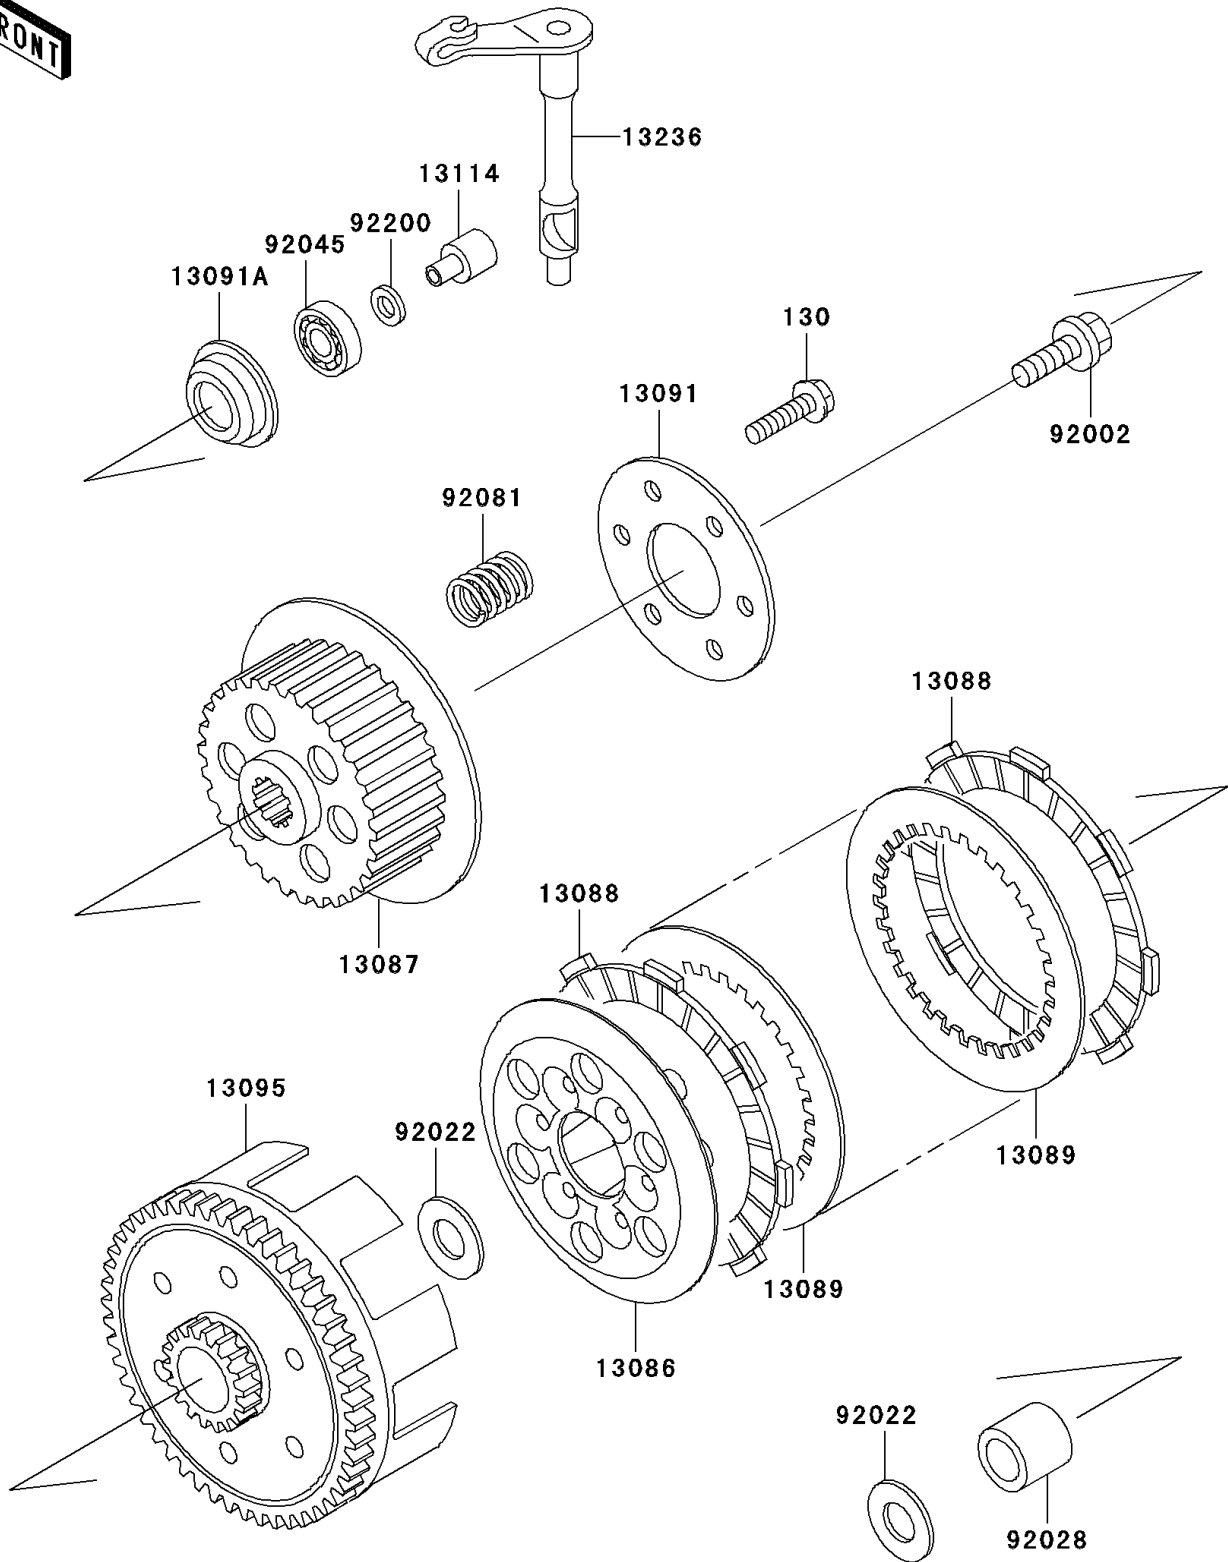

2006 KX65 PARTS DIAGRAM

Clutch

E1350

2006 KX65 PARTS LIST

Clutch

ITEM NAME	PART NUMBER	QUANTITY
BOLT-FLANGED,5X20 (Ref # 130)	130CA0520	6
WHEEL-CLUTCH (Ref # 13086)	13086-1002	1
HUB-CLUTCH (Ref # 13087)	13087-1051	1
PLATE-FRICTION (Ref # 13088)	13088-1010	5
PLATE-CLUTCH (Ref # 13089)	13089-1087	4
HOLDER,CLUTCH SPRING (Ref # 13091)	13091-1115	1
HOLDER,CLUTCH PUSHER (Ref # 13091A)	13091-1133	1
HOUSING-COMP-CLUTCH (Ref # 13095)	13095-1042	1
PUSHER-CLUTCH (Ref # 13114)	13114-1055	1
LEVER-COMP,RELEASE (Ref # 13236)	13236-1338	1
BOLT,10X30 (Ref # 92002)	92002-1697	1
WASHER,17.3X28X1 (Ref # 92022)	92022-255	2
BUSHING (Ref # 92028)	92028-1967	1
BEARING-BALL,627 (Ref # 92045)	92045-1236	1
SPRING,CLUTCH (Ref # 92081)	92081-1175	6
WASHER,7X12.5X0.8 (Ref # 92200)	92200-1197	1