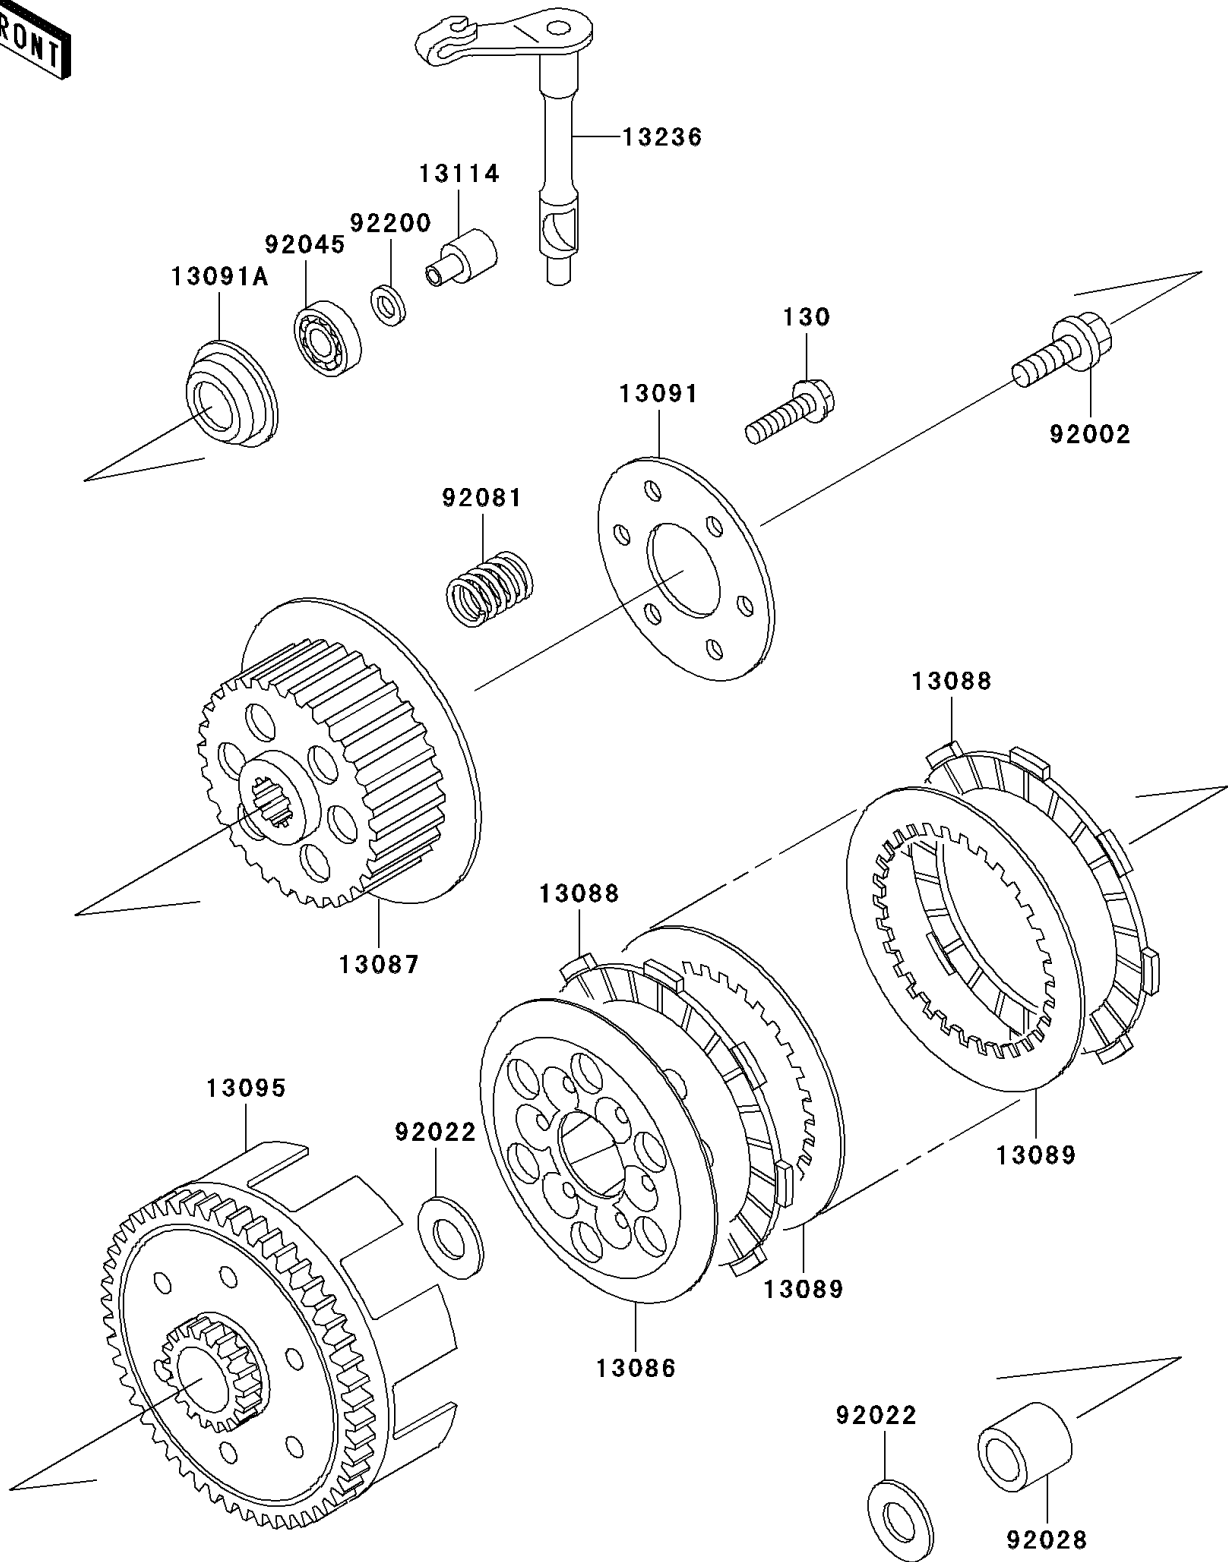

2007 KX65 PARTS DIAGRAM

Clutch

E1350

2007 KX65 PARTS LIST

Clutch

ITEM NAME	PART NUMBER	QUANTITY
BOLT-FLANGED,5X20 (Ref # 130)	130CA0520	6
WHEEL-CLUTCH (Ref # 13086)	13086-1002	1
HUB-CLUTCH (Ref # 13087)	13087-1051	1
PLATE-FRICTION (Ref # 13088)	13088-1010	5
PLATE-CLUTCH (Ref # 13089)	13089-1087	4
HOLDER,CLUTCH SPRING (Ref # 13091)	13091-1115	1
HOLDER,CLUTCH PUSHER (Ref # 13091A)	13091-1133	1
HOUSING-COMP-CLUTCH (Ref # 13095)	13095-1042	1
PUSHER-CLUTCH (Ref # 13114)	13114-1055	1
LEVER-COMP,RELEASE (Ref # 13236)	13236-1338	1
BOLT,10X30 (Ref # 92002)	92002-1697	1
WASHER,17.3X28X1 (Ref # 92022)	92022-255	2
BUSHING (Ref # 92028)	92028-1967	1
BEARING-BALL,627 (Ref # 92045)	92045-1236	1
SPRING,CLUTCH (Ref # 92081)	92081-1175	6
WASHER,7X12.5X0.8 (Ref # 92200)	92200-1197	1