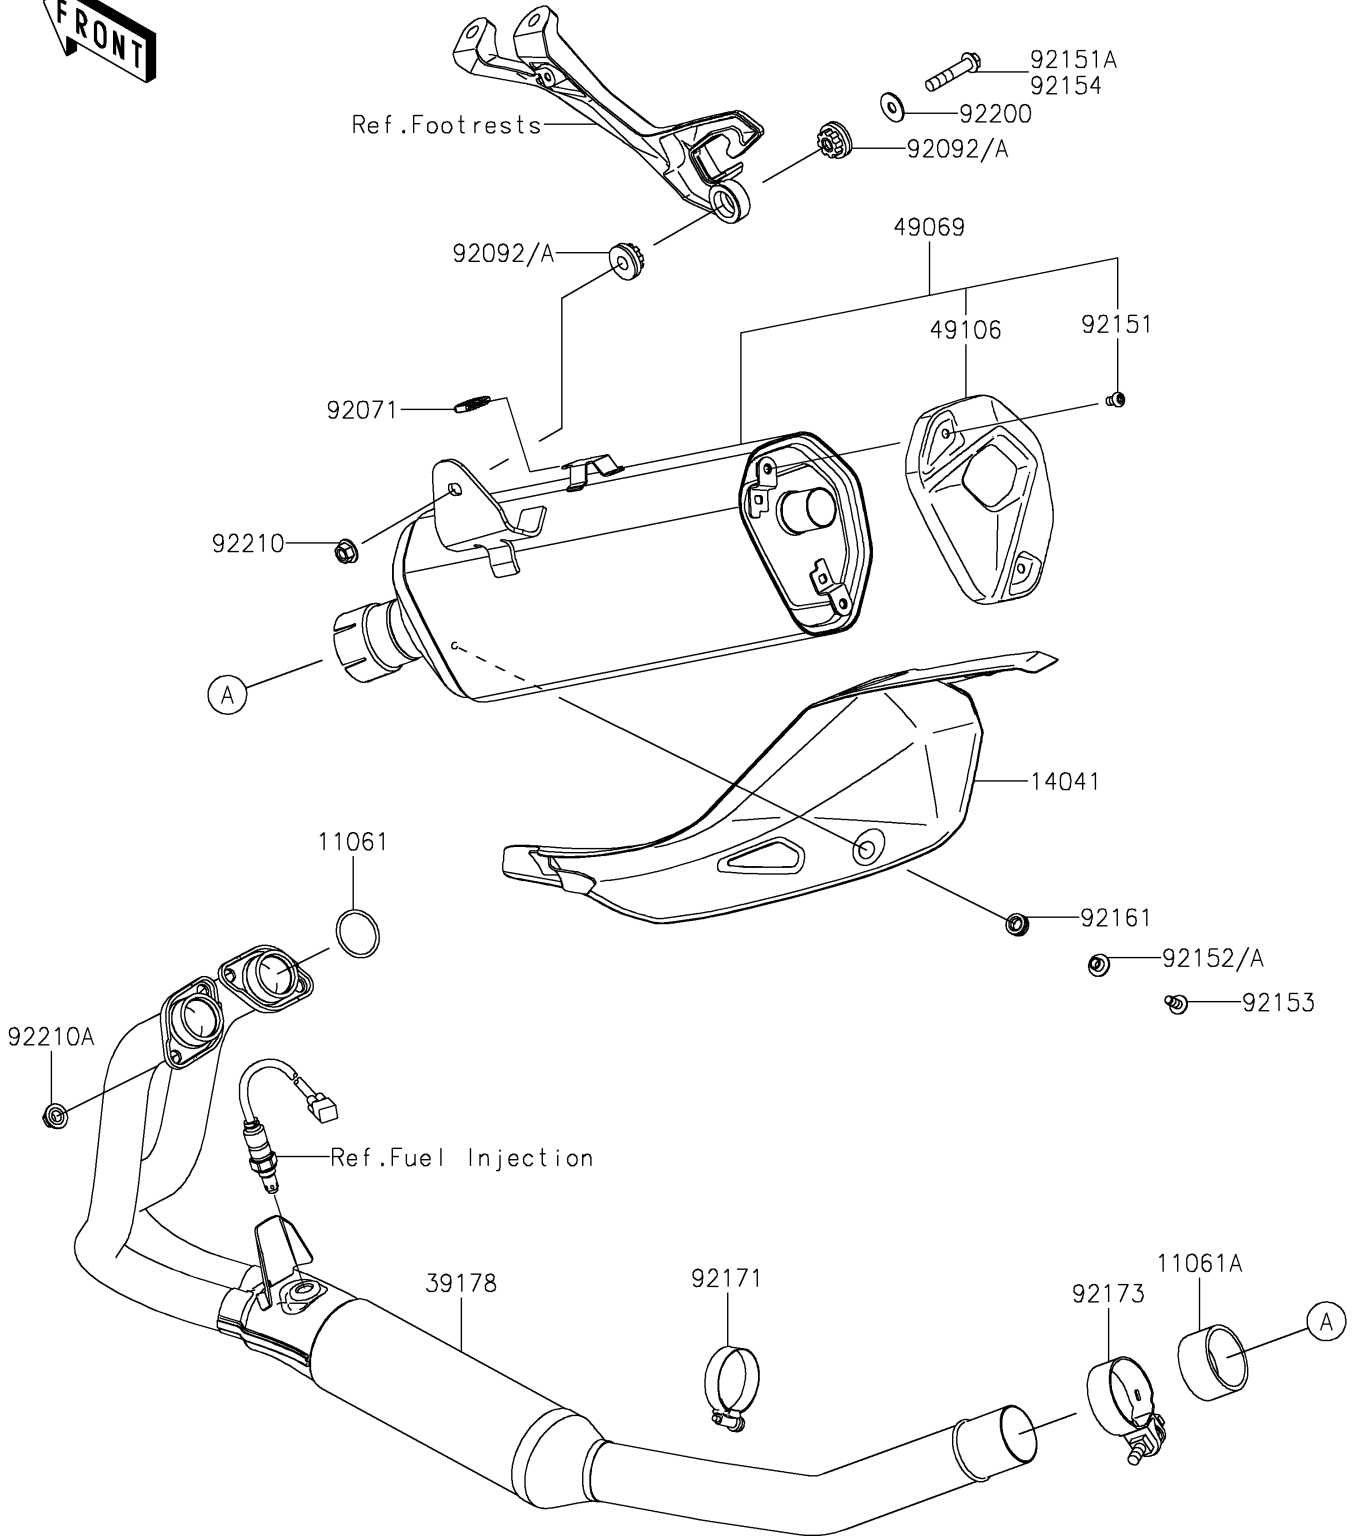

2021 Z400 ABS PARTS DIAGRAM

Muffler(s)

E1140

2021 Z400 ABS PARTS LIST

Muffler(s)

ITEM NAME	PART NUMBER	QUANTITY
GASKET,EXHAUST PIPE (Ref # 11061)	11061-1249	2
GASKET,EXHAUST PIPE CONNECTING (Ref # 11061A)	11061-1266	1
COVER-COMP,MUFFLER (Ref # 14041)	14041-0630	1
MANIFOLD-COMP-EXHAUST (Ref # 39178)	39178-0348	1
MUFFLER-ASSY (Ref # 49069)	49069-0846	1
COVER-MUFFLER,END (Ref # 49106)	49106-0827	1
GROMMET (Ref # 92071)	92071-0786	1
BUSHING-RUBBER (Ref # 92092)	92092-0018	2
BOLT,SOCKET,6X10 (Ref # 92151)	92151-1449	2
BOLT,FLANGED,8X40 (Ref # 92151A)	92151-1532	1
COLLAR,6.3X8.3X16 (Ref # 92152)	92152-0286	1
BOLT,SOCKET,6X16 (Ref # 92153)	92153-0817	1
DAMPER (Ref # 92161)	92161-2152	1
CLAMP (Ref # 92171)	92171-0058	1
CLAMP (Ref # 92173)	92173-1931	1
WASHER,8.0X22.0X1.5 (Ref # 92200)	92200-0174	1
NUT,8MM (Ref # 92210)	92210-0121	1
NUT,8MM (Ref # 92210A)	92210-1114	4