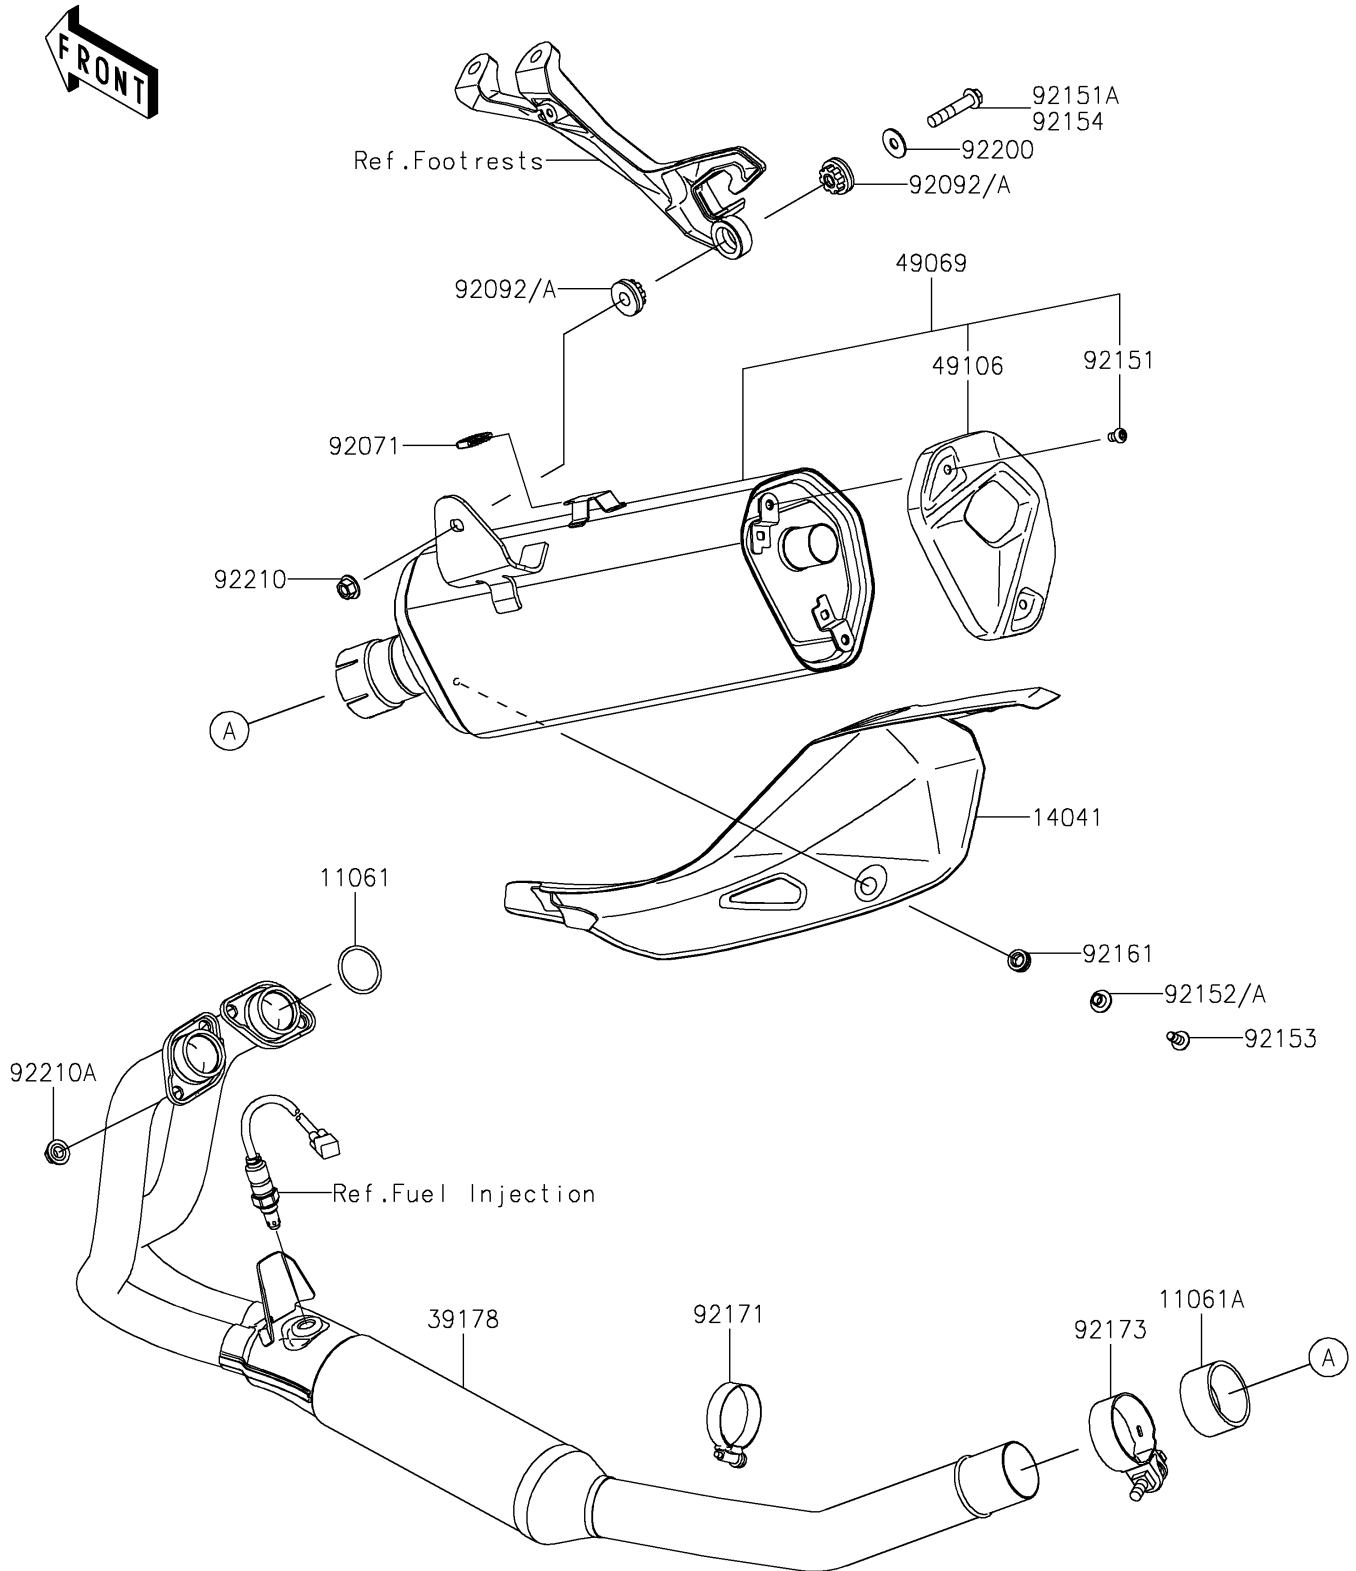

2022 Z400 PARTS DIAGRAM

Muffler(s)

E1140

2022 Z400 PARTS LIST

Muffler(s)

ITEM NAME	PART NUMBER	QUANTITY
GASKET,EXHAUST PIPE (Ref # 11061)	11061-1249	2
GASKET,EXHAUST PIPE CONNECTING (Ref # 11061A)	11061-1266	1
COVER-COMP,MUFFLER (Ref # 14041)	14041-0630	1
MANIFOLD-COMP-EXHAUST (Ref # 39178)	39178-0348	1
MUFFLER-ASSY (Ref # 49069)	49069-0846	1
COVER-MUFFLER,END (Ref # 49106)	49106-0827	1
GROMMET (Ref # 92071)	92071-0786	1
BUSHING-RUBBER (Ref # 92092A)	92092-0044	2
BOLT,SOCKET,6X10 (Ref # 92151)	92151-1449	2
COLLAR,6.3X8.3X16 (Ref # 92152A)	92152-2850	1
BOLT,SOCKET,6X16 (Ref # 92153)	92153-0817	1
BOLT,FLANGED,8X40 (Ref # 92154)	92154-4399	1
DAMPER (Ref # 92161)	92161-2152	1
CLAMP (Ref # 92171)	92171-0058	1
CLAMP (Ref # 92173)	92173-1931	1
WASHER,8.0X22.0X1.5 (Ref # 92200)	92200-0174	1
NUT,8MM (Ref # 92210)	92210-0121	1
NUT,8MM (Ref # 92210A)	92210-1114	4