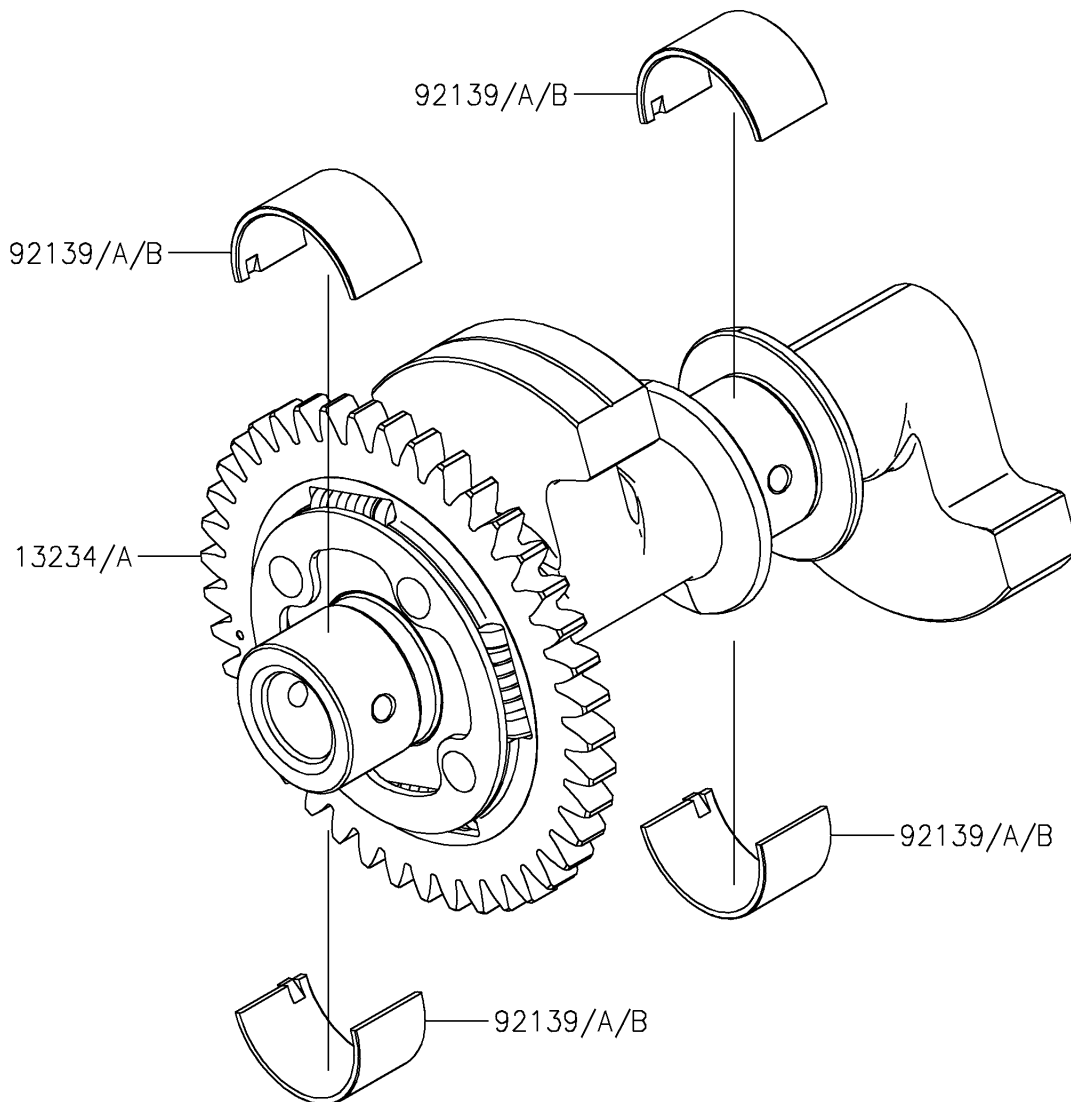

2021 Z400 ABS PARTS DIAGRAM

Balancer

E1323

2021 Z400 ABS PARTS LIST

Balancer

ITEM NAME	PART NUMBER	QUANTITY
SHAFT-COMP,BALANCER (Ref # 13234)	13234-0607	1
BUSHING,BALANCER,BLUE (Ref # 92139)	92139-0883	AR
BUSHING,BALANCER,BLACK (Ref # 92139A)	92139-0884	4
BUSHING,BALANCER,BROWN (Ref # 92139B)	92139-0885	AR