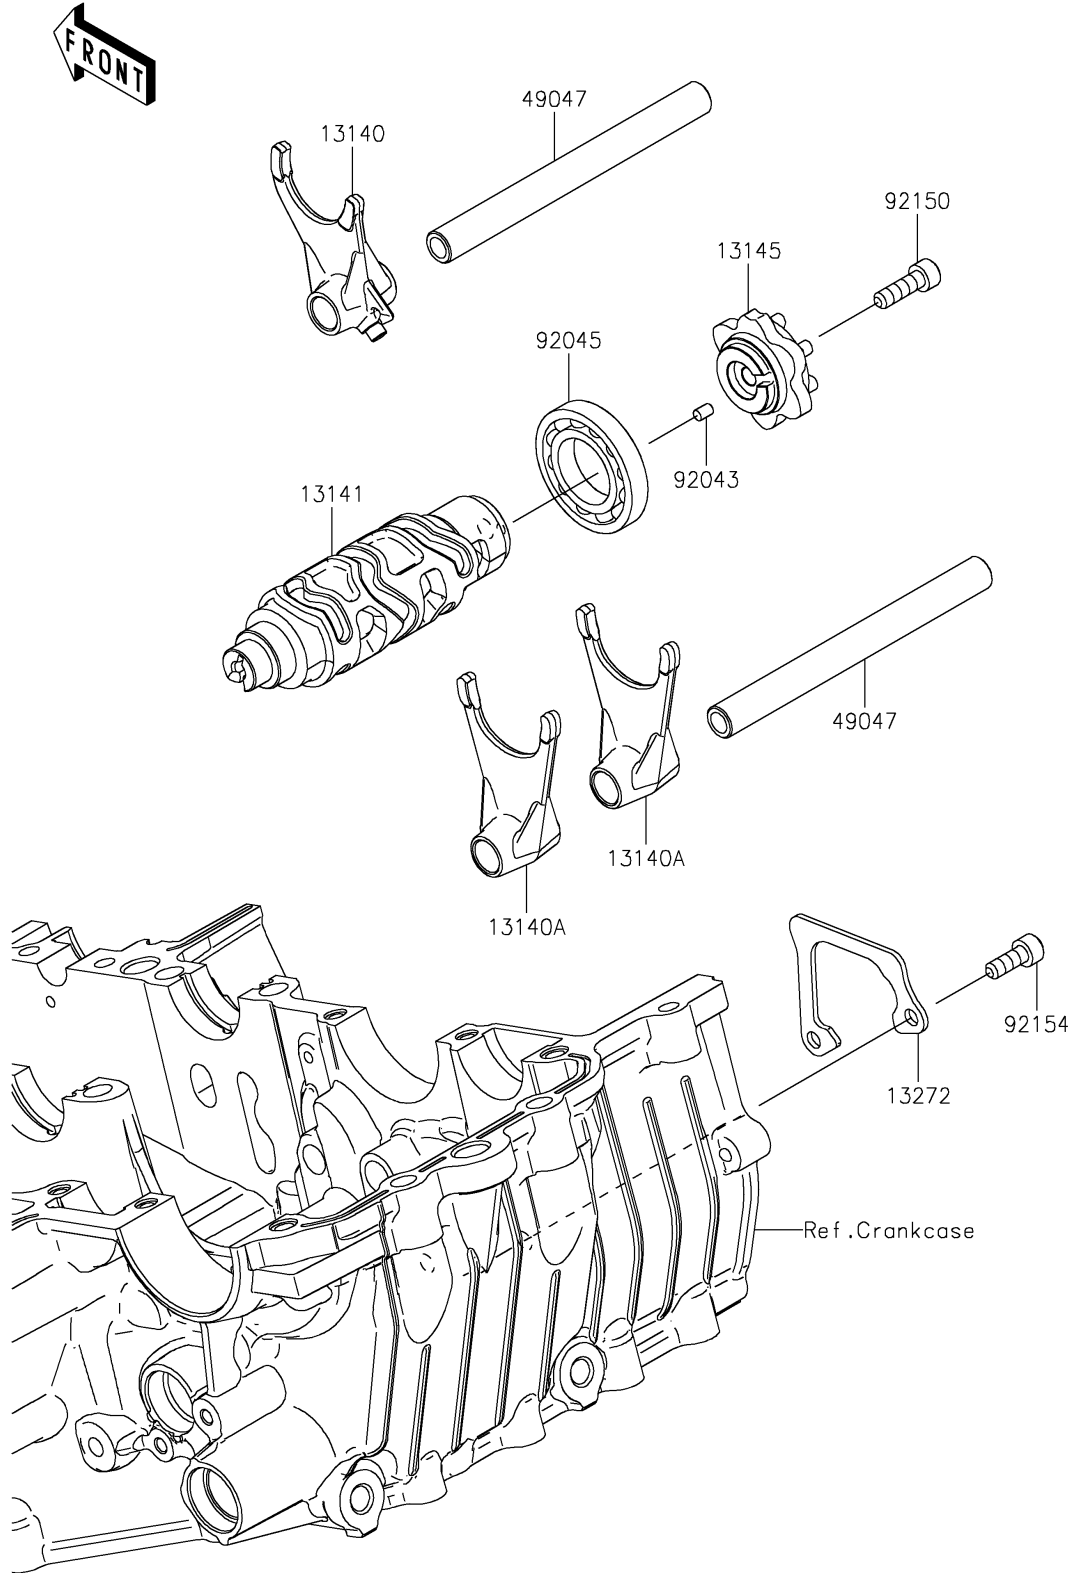

2021 Z400 ABS PARTS DIAGRAM

Gear Change Drum/Shift Fork(s)

E1362

2021 Z400 ABS PARTS LIST

Gear Change Drum/Shift Fork(s)

ITEM NAME	PART NUMBER	QUANTITY
FORK-SHIFT,IN (Ref # 13140)	13140-0662	1
FORK-SHIFT,OUT (Ref # 13140A)	13140-0663	2
DRUM-CHANGE (Ref # 13141)	13141-0597	1
CAM-CHANGE DRUM (Ref # 13145)	13145-0570	1
PLATE (Ref # 13272)	13272-2374	1
ROD-SHIFT (Ref # 49047)	49047-0634	2
PIN,4X6 (Ref # 92043)	92043-1744	1
BEARING-BALL,16005 (Ref # 92045)	92045-0972	1
BOLT,SOCKET,6X20 (Ref # 92150)	92150-1880	1
BOLT,SOCKET,6X16 (Ref # 92154)	92154-0235	2