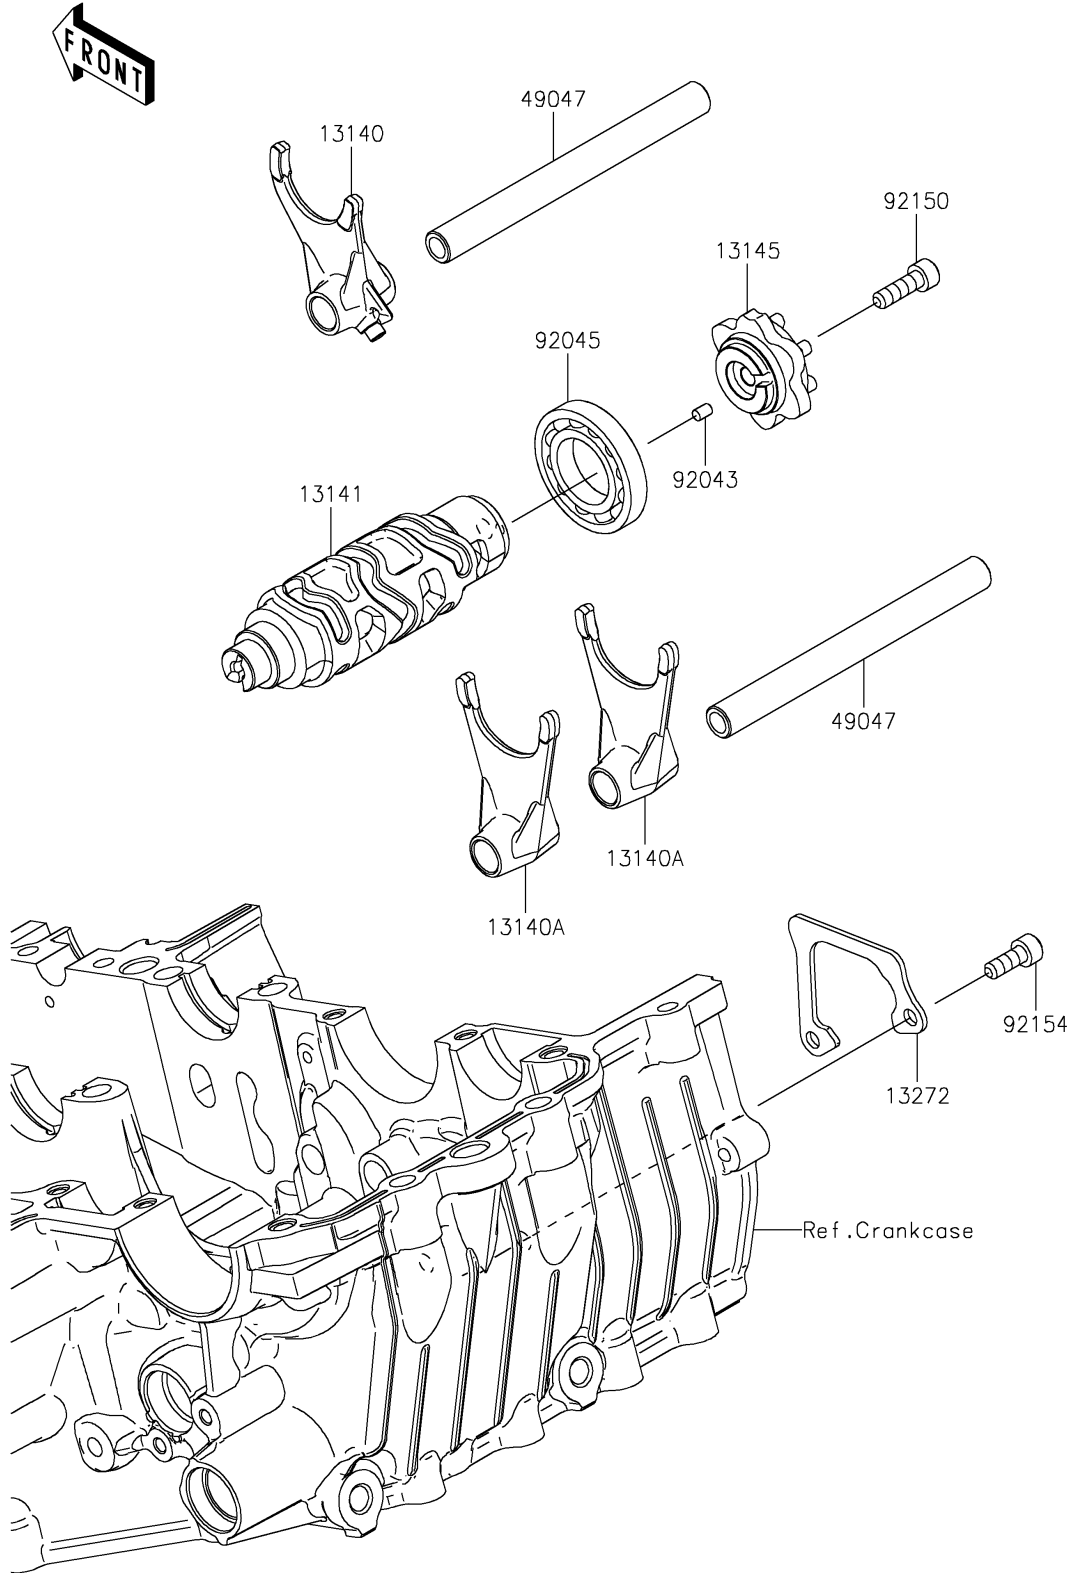

# 2023 Z400 ABS PARTS DIAGRAM

Gear Change Drum/Shift Fork(s)

E1362

## 2023 Z400 ABS PARTS LIST

### Gear Change Drum/Shift Fork(s)

ITEM NAME	PART NUMBER	QUANTITY
FORK-SHIFT,IN (Ref # 13140)	13140-0662	1
FORK-SHIFT,OUT (Ref # 13140A)	13140-0663	2
DRUM-CHANGE (Ref # 13141)	13141-0597	1
CAM-CHANGE DRUM (Ref # 13145)	13145-0570	1
PLATE (Ref # 13272)	13272-2374	1
ROD-SHIFT (Ref # 49047)	49047-0634	2
PIN,4X6 (Ref # 92043)	92043-1744	1
BEARING-BALL,16005 (Ref # 92045)	92045-0972	1
BOLT,SOCKET,6X20 (Ref # 92150)	92150-1880	1
BOLT,SOCKET,6X16 (Ref # 92154)	92154-0235	2