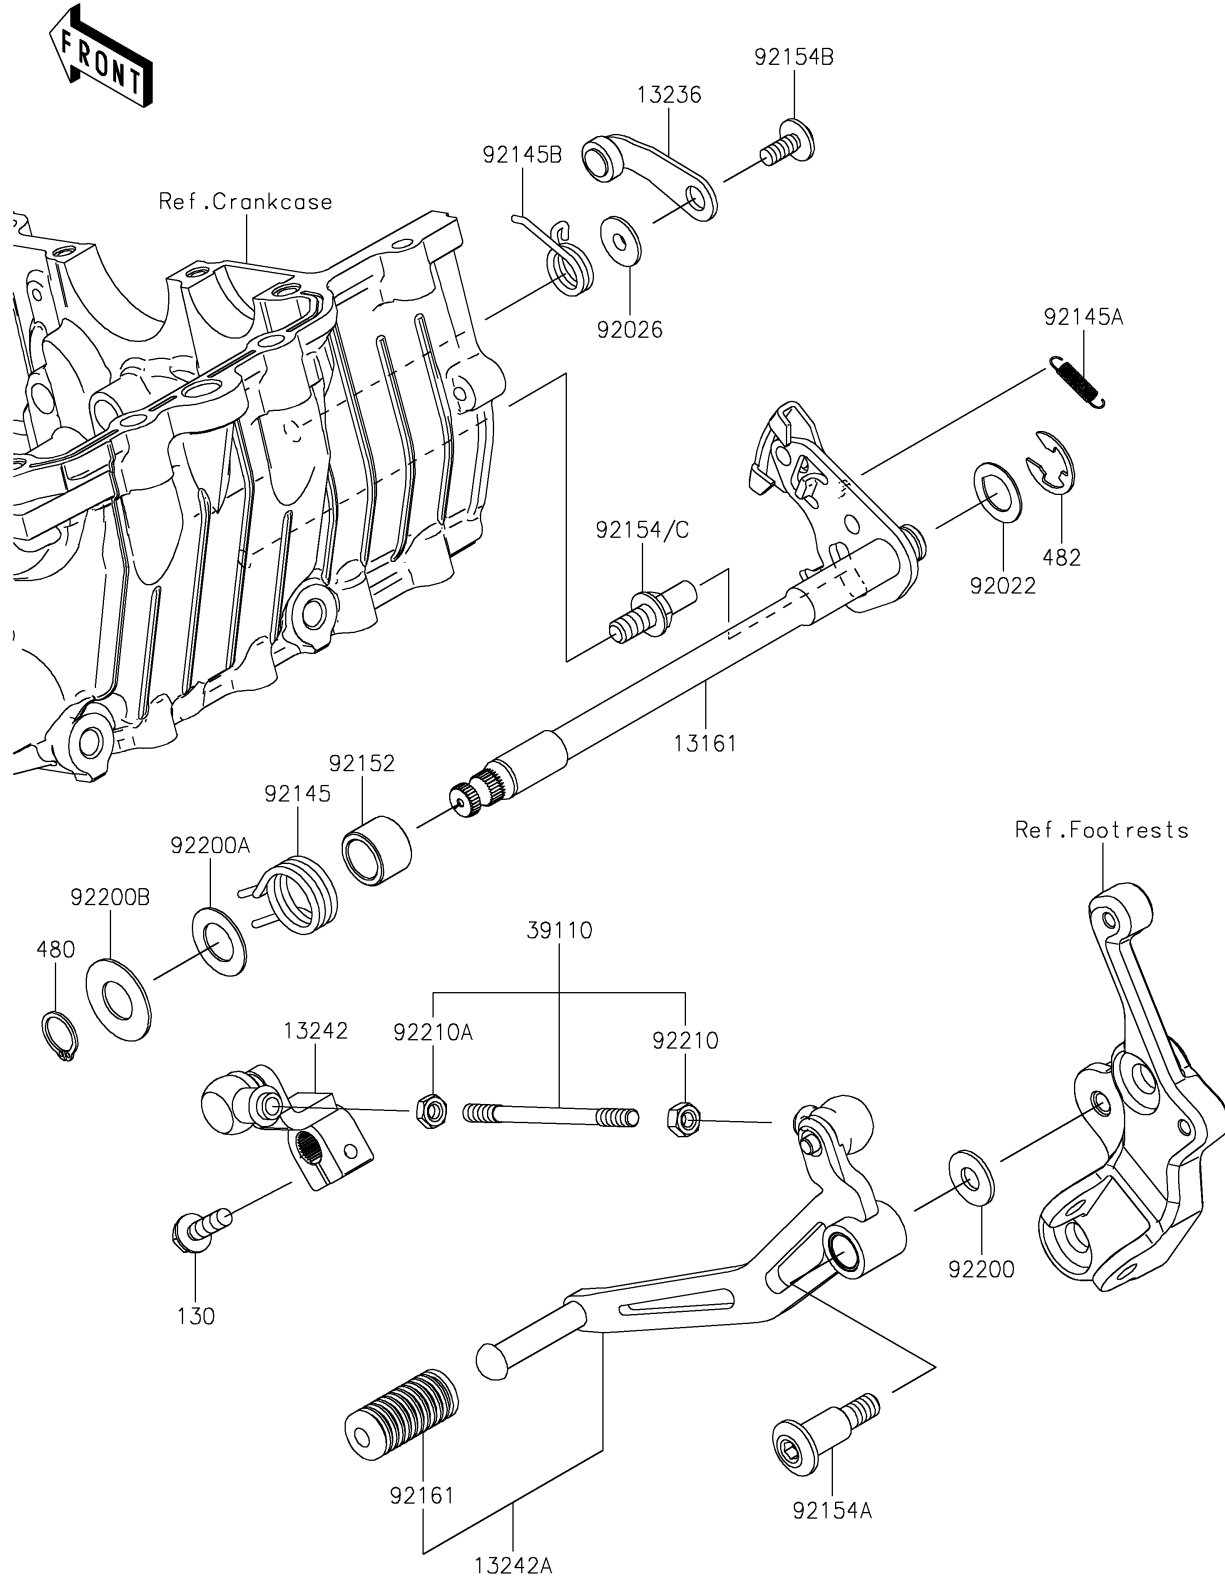

# 2021 Z400 ABS PARTS DIAGRAM

## Gear Change Mechanism

E1370

## 2021 Z400 ABS PARTS LIST

### Gear Change Mechanism

ITEM NAME	PART NUMBER	QUANTITY
LEVER-COMP-CHANGE SHAFT (Ref # 13161)	13161-0610	1
LEVER-COMP,POSITION (Ref # 13236)	13236-0794	1
LEVER-ASSY-CHANGE (Ref # 13242)	13242-0145	1
LEVER-ASSY-CHANGE,PEDAL (Ref # 13242A)	13242-0146	1
ROD-ASSY-TIE (Ref # 39110)	39110-0045	1
WASHER,CHANGE SHAFT (Ref # 92022)	92022-1628	1
SPACER (Ref # 92026)	92026-1217	1
SPRING,RETURN (Ref # 92145)	92145-1783	1
SPRING,PAWL RETURN (Ref # 92145A)	92145-1813	1
SPRING,DRUM POSITION (Ref # 92145B)	92145-1814	1
COLLAR,14.2X19.9X14.3 (Ref # 92152)	92152-2370	1
BOLT,RETURN SPRING (Ref # 92154)	92154-1838	1
BOLT (Ref # 92154A)	92154-2730	1
BOLT,SOCKET,6X14 (Ref # 92154B)	92154-2731	1
DAMPER,CHANGE PEDAL (Ref # 92161)	92161-1466	1
WASHER,8.5X20X1.6 (Ref # 92200)	92200-0490	1
WASHER,14.2X25X1 (Ref # 92200A)	92200-1933	1
WASHER,14.3X30X1.2 (Ref # 92200B)	92200-2295	1
NUT,6MM (Ref # 92210)	92210-1596	1
NUT,LEFT HANDED,6MM (Ref # 92210A)	92210-1597	1
BOLT-FLANGED,6X20 (Ref # 130)	130CB0620	1
CIRCLIP-TYPE-C,14MM (Ref # 480)	480J1400	1
CIRCLIP-TYPE-E,12MM (Ref # 482)	482J0200	1