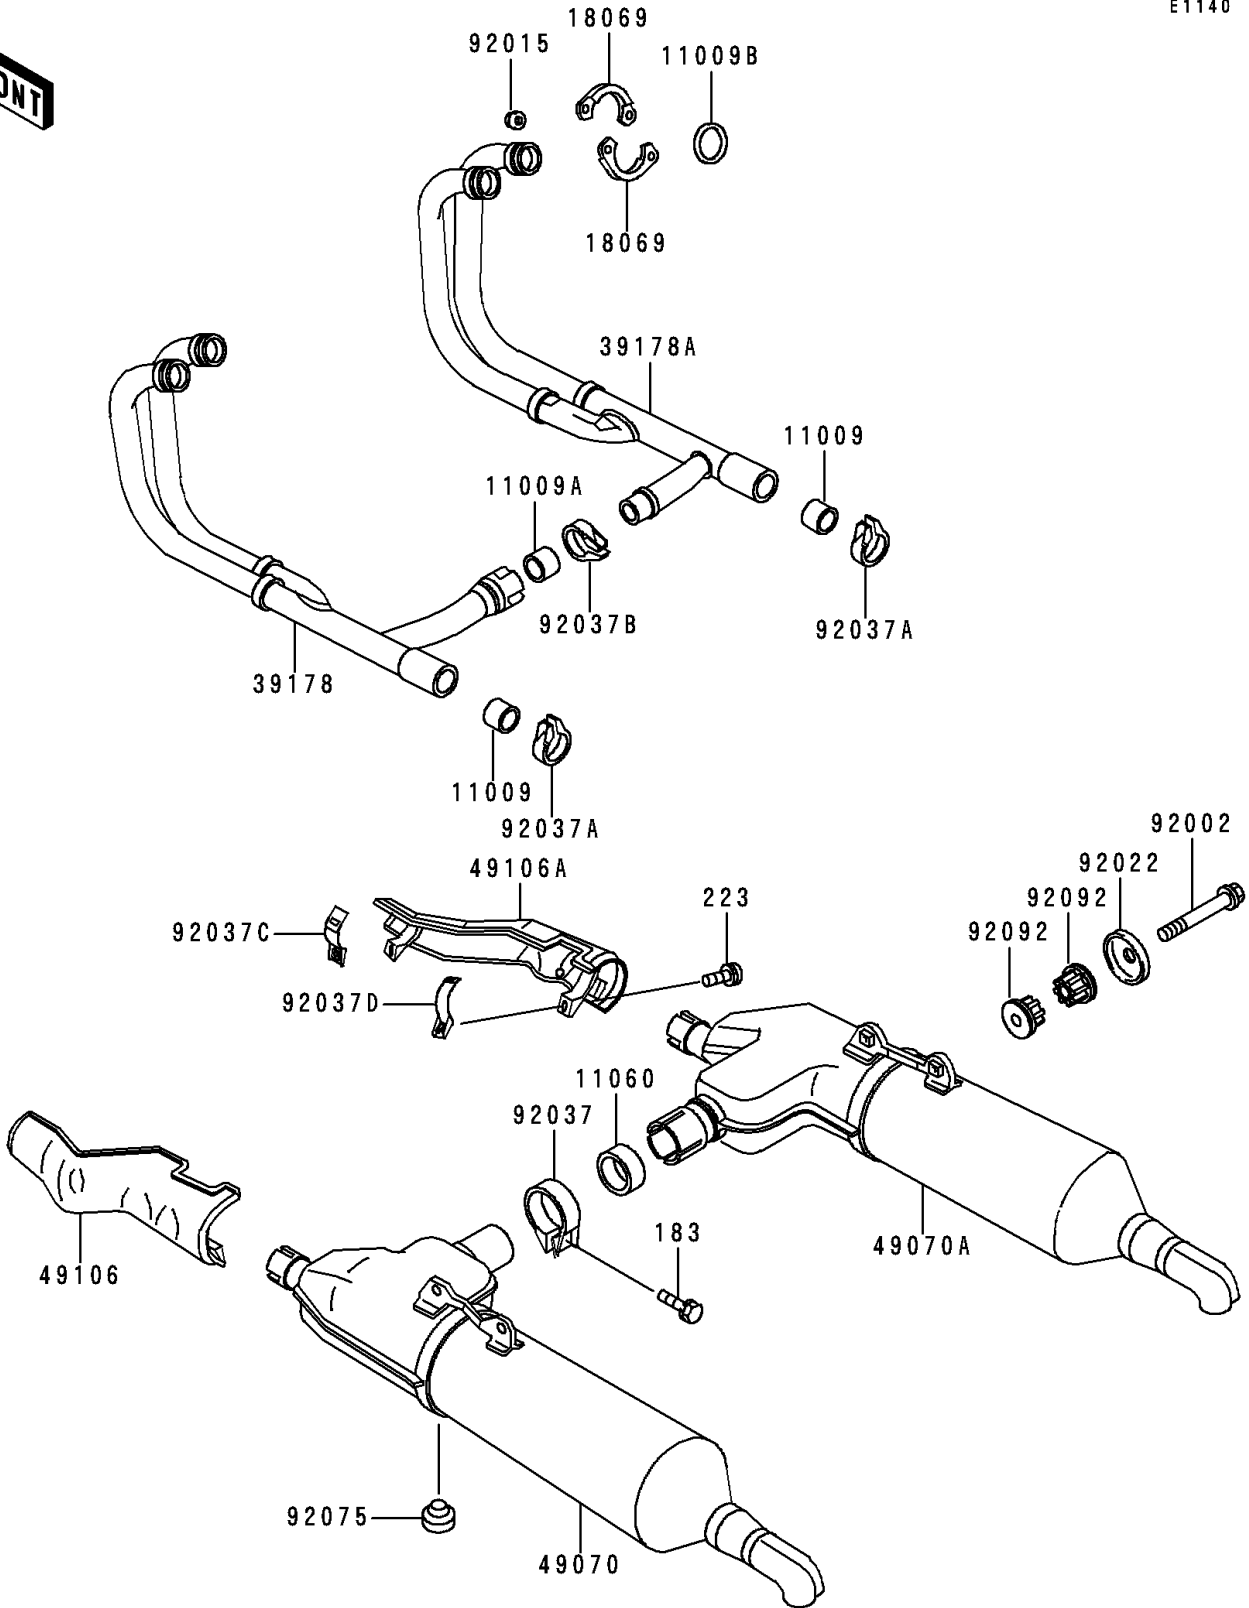

# 1996 Voyager XII PARTS DIAGRAM

Muffler(s)

E1140

# 1996 Voyager XII PARTS LIST

## Muffler(s)

ITEM NAME	PART NUMBER	QUANTITY
BOLT-UPSET-WS-SMALL (Ref # 183)	183J0835	1
SCREW-PAN-WS-CROS (Ref # 223)	223X0625	4
GASKET,EXHAUST PIPE CONNECTING (Ref # 11009)	11009-1666	2
GASKET,EXHAUST MANUFOLD (Ref # 11009A)	11009-1668	1
GASKET,EXHAUST PIPE HOLDER (Ref # 11009B)	11009-1906	4
GASKET,MUFFLER (Ref # 11060)	11060-1095	1
HOLDER-EXHAUST PIPE (Ref # 18069)	18069-1070	8
MANIFOLD-COMP-EXHAUST,LH (Ref # 39178)	39178-1100	1
MANIFOLD-COMP-EXHAUST,RH (Ref # 39178A)	39178-1101	1
MUFFLER-COMP,LH (Ref # 49070)	49070-1115	1
MUFFLER-COMP,RH (Ref # 49070A)	49070-1116	1
COVER-MUFFLER,LH (Ref # 49106)	49106-1069	1
COVER-MUFFLER,RH (Ref # 49106A)	49106-1070	1
BOLT,10X55 (Ref # 92002)	92002-1826	4
NUT,8MM (Ref # 92015)	92015-1398	8
WASHER (Ref # 92022)	92022-289	4
CLAMP,MUFFLER (Ref # 92037)	92037-1055	1
CLAMP,POWER CHAMBER (Ref # 92037A)	92037-1228	2
CLAMP,MUFFLER (Ref # 92037B)	92037-1258	1
CLAMP,MUFFLER COVER,FR (Ref # 92037C)	92037-1752	2
CLAMP,MUFFLER COVER,RR (Ref # 92037D)	92037-1753	2
DAMPER (Ref # 92075)	92075-1045	1
BUSHING-RUBBER,MUFFLER (Ref # 92092)	92092-1013	8