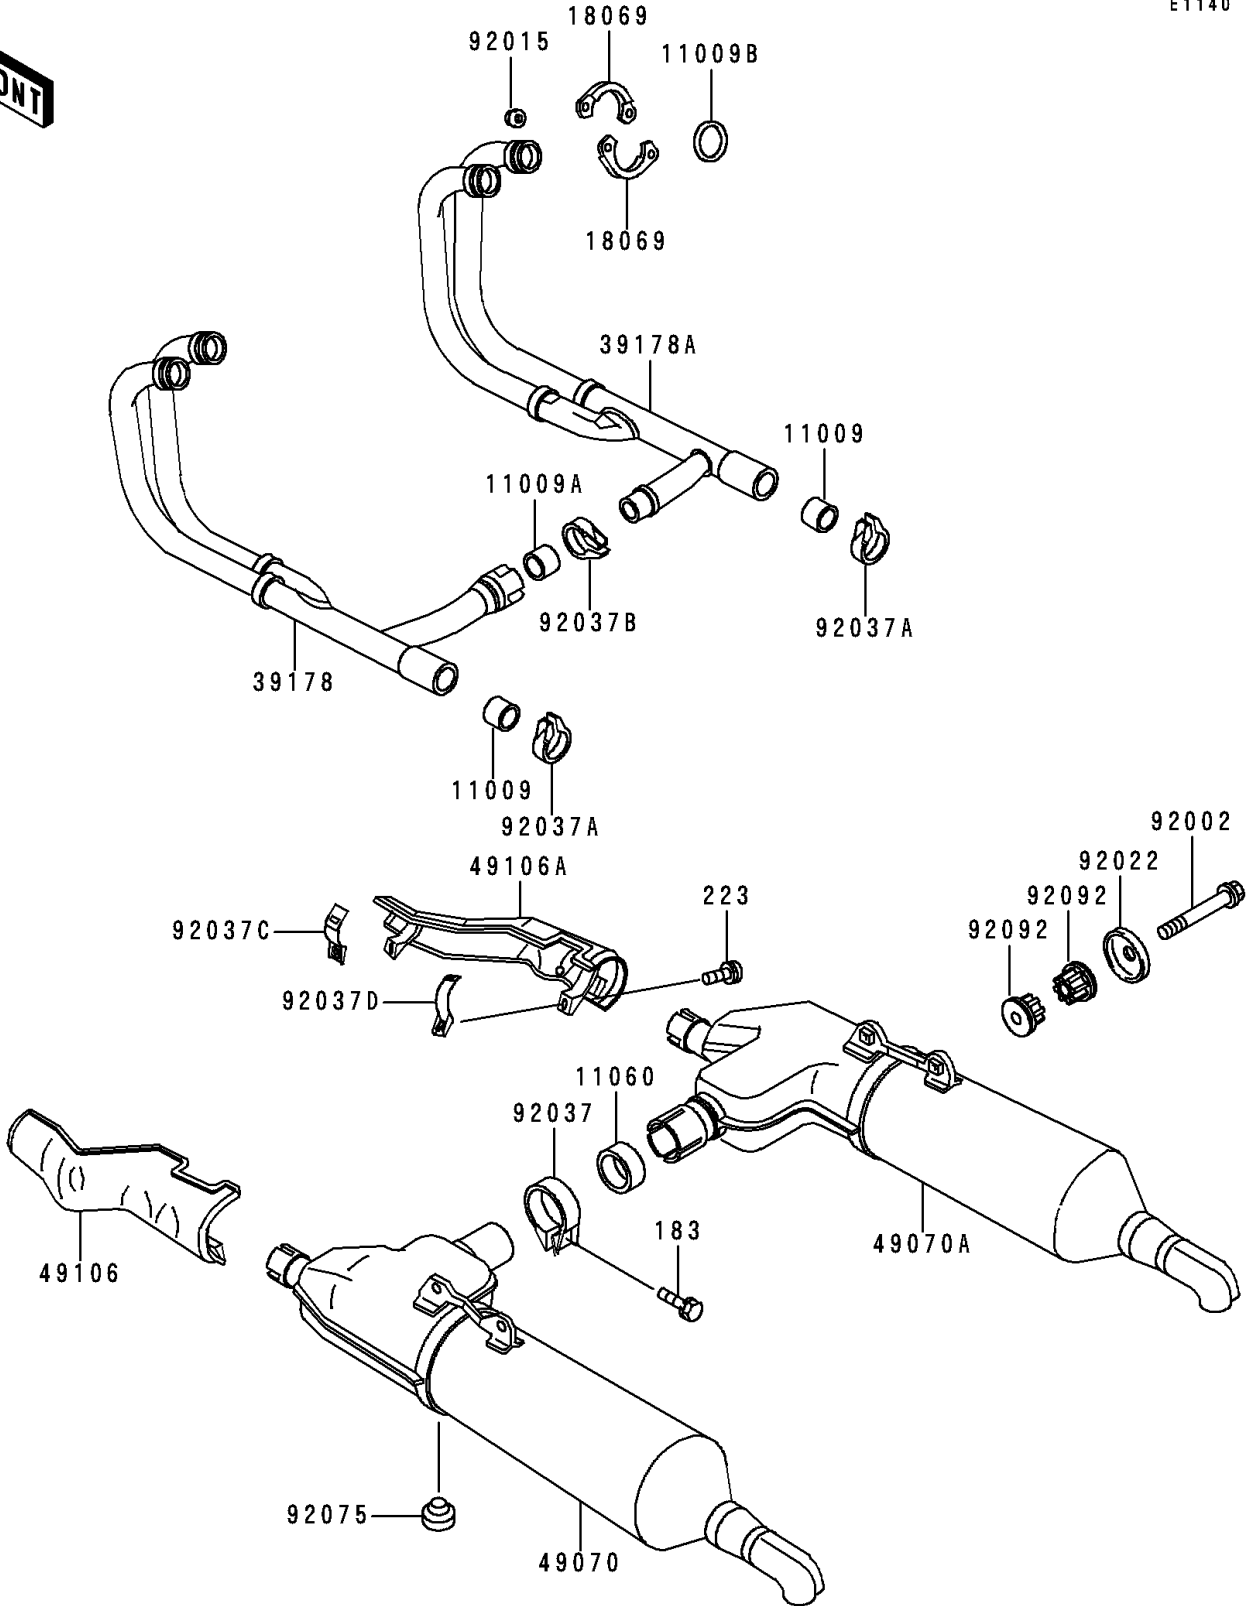

1999 Voyager XII PARTS DIAGRAM

Muffler(s)

E1140

1999 Voyager XII PARTS LIST

Muffler(s)

ITEM NAME	PART NUMBER	QUANTITY
BOLT-UPSET-WS-SMALL (Ref # 183)	183J0835	1
SCREW-PAN-WS-CROS (Ref # 223)	223X0625	4
GASKET,EXHAUST PIPE CONNECTING (Ref # 11009)	11009-1666	2
GASKET,EXHAUST MANUFOLD (Ref # 11009A)	11009-1668	1
GASKET,EXHAUST PIPE HOLDER (Ref # 11009B)	11009-1906	4
GASKET,MUFFLER (Ref # 11060)	11060-1095	1
HOLDER-EXHAUST PIPE (Ref # 18069)	18069-1070	8
MANIFOLD-COMP-EXHAUST,LH (Ref # 39178)	39178-1100	1
MANIFOLD-COMP-EXHAUST,RH (Ref # 39178A)	39178-1101	1
MUFFLER-COMP,LH (Ref # 49070)	49070-1115	1
MUFFLER-COMP,RH (Ref # 49070A)	49070-1116	1
COVER-MUFFLER,LH (Ref # 49106)	49106-1069	1
COVER-MUFFLER,RH (Ref # 49106A)	49106-1070	1
BOLT,10X55 (Ref # 92002)	92002-1826	4
NUT,8MM (Ref # 92015)	92015-1398	8
WASHER (Ref # 92022)	92022-289	4
CLAMP,MUFFLER (Ref # 92037)	92037-1055	1
CLAMP,POWER CHAMBER (Ref # 92037A)	92037-1228	2
CLAMP,MUFFLER (Ref # 92037B)	92037-1258	1
CLAMP,MUFFLER COVER,FR (Ref # 92037C)	92037-1752	2
CLAMP,MUFFLER COVER,RR (Ref # 92037D)	92037-1753	2
DAMPER (Ref # 92075)	92075-1045	1
BUSHING-RUBBER,MUFFLER (Ref # 92092)	92092-1013	8