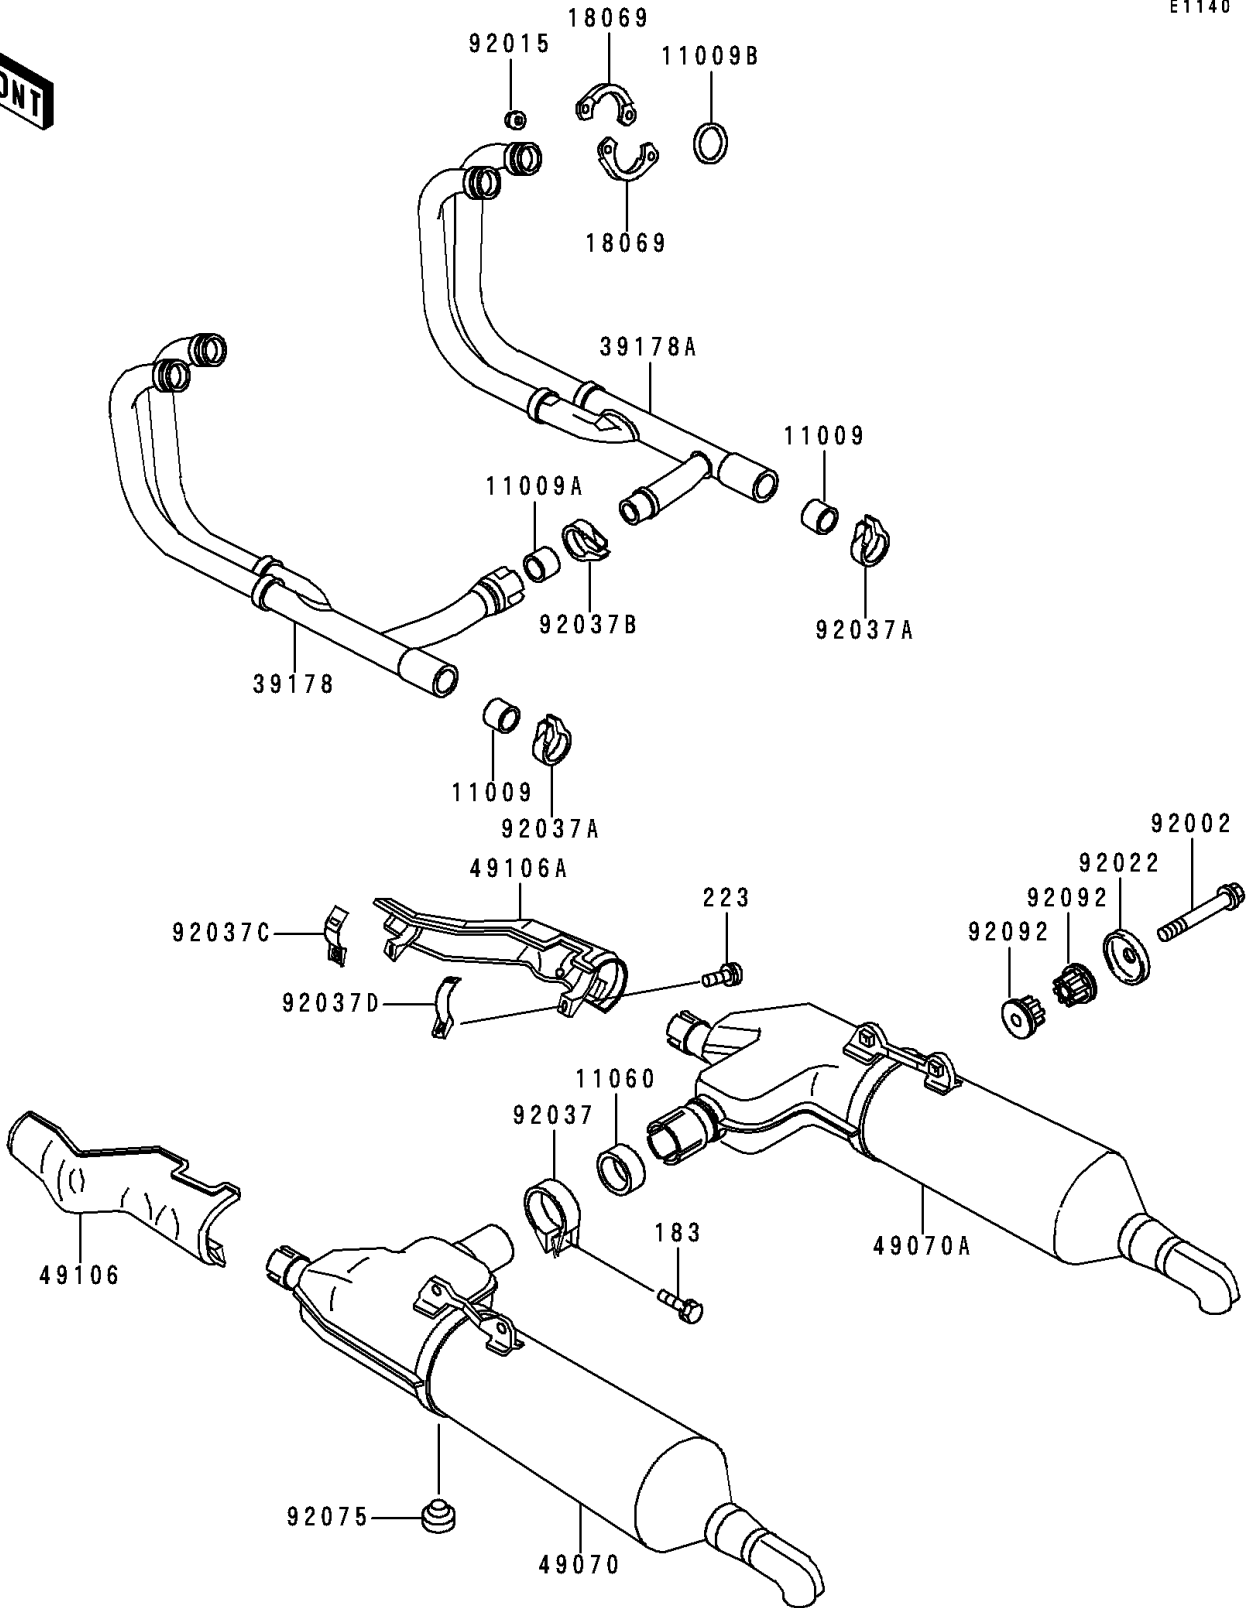

1999 Voyager XII PARTS DIAGRAM

Muffler(s)

E1140

1999 Voyager XII PARTS LIST

Muffler(s)

ITEM NAME	PART NUMBER	QUANTITY
BOLT-UPSET-WS-SMALL (Ref # 183)	183J0835	1
SCREW-PAN-WS-CROS (Ref # 223)	223X0625	4
GASKET,EXHAUST PIPE CONNECTING (Ref # 11009)	11009-1666	2
GASKET,EXHAUST MANUFOLD (Ref # 11009A)	11009-1668	1
GASKET,EXHAUST PIPE HOLDER (Ref # 11009B)	11009-1906	4
GASKET,MUFFLER (Ref # 11060)	11060-1095	1
HOLDER-EXHAUST PIPE (Ref # 18069)	18069-1070	8
MANIFOLD-COMP-EXHAUST,LH (Ref # 39178)	39178-1100	1
MANIFOLD-COMP-EXHAUST,RH (Ref # 39178A)	39178-1101	1
MUFFLER-COMP,LH (Ref # 49070)	49070-1115	1
MUFFLER-COMP,RH (Ref # 49070A)	49070-1116	1
COVER-MUFFLER,LH (Ref # 49106)	49106-1069	1
COVER-MUFFLER,RH (Ref # 49106A)	49106-1070	1
BOLT,10X55 (Ref # 92002)	92002-1826	4
NUT,8MM (Ref # 92015)	92015-1398	8
WASHER (Ref # 92022)	92022-289	4
CLAMP,MUFFLER (Ref # 92037)	92037-1055	1
CLAMP,POWER CHAMBER (Ref # 92037A)	92037-1228	2
CLAMP,MUFFLER (Ref # 92037B)	92037-1258	1
CLAMP,MUFFLER COVER,FR (Ref # 92037C)	92037-1752	2
CLAMP,MUFFLER COVER,RR (Ref # 92037D)	92037-1753	2
DAMPER (Ref # 92075)	92075-1045	1
BUSHING-RUBBER,MUFFLER (Ref # 92092)	92092-1013	8