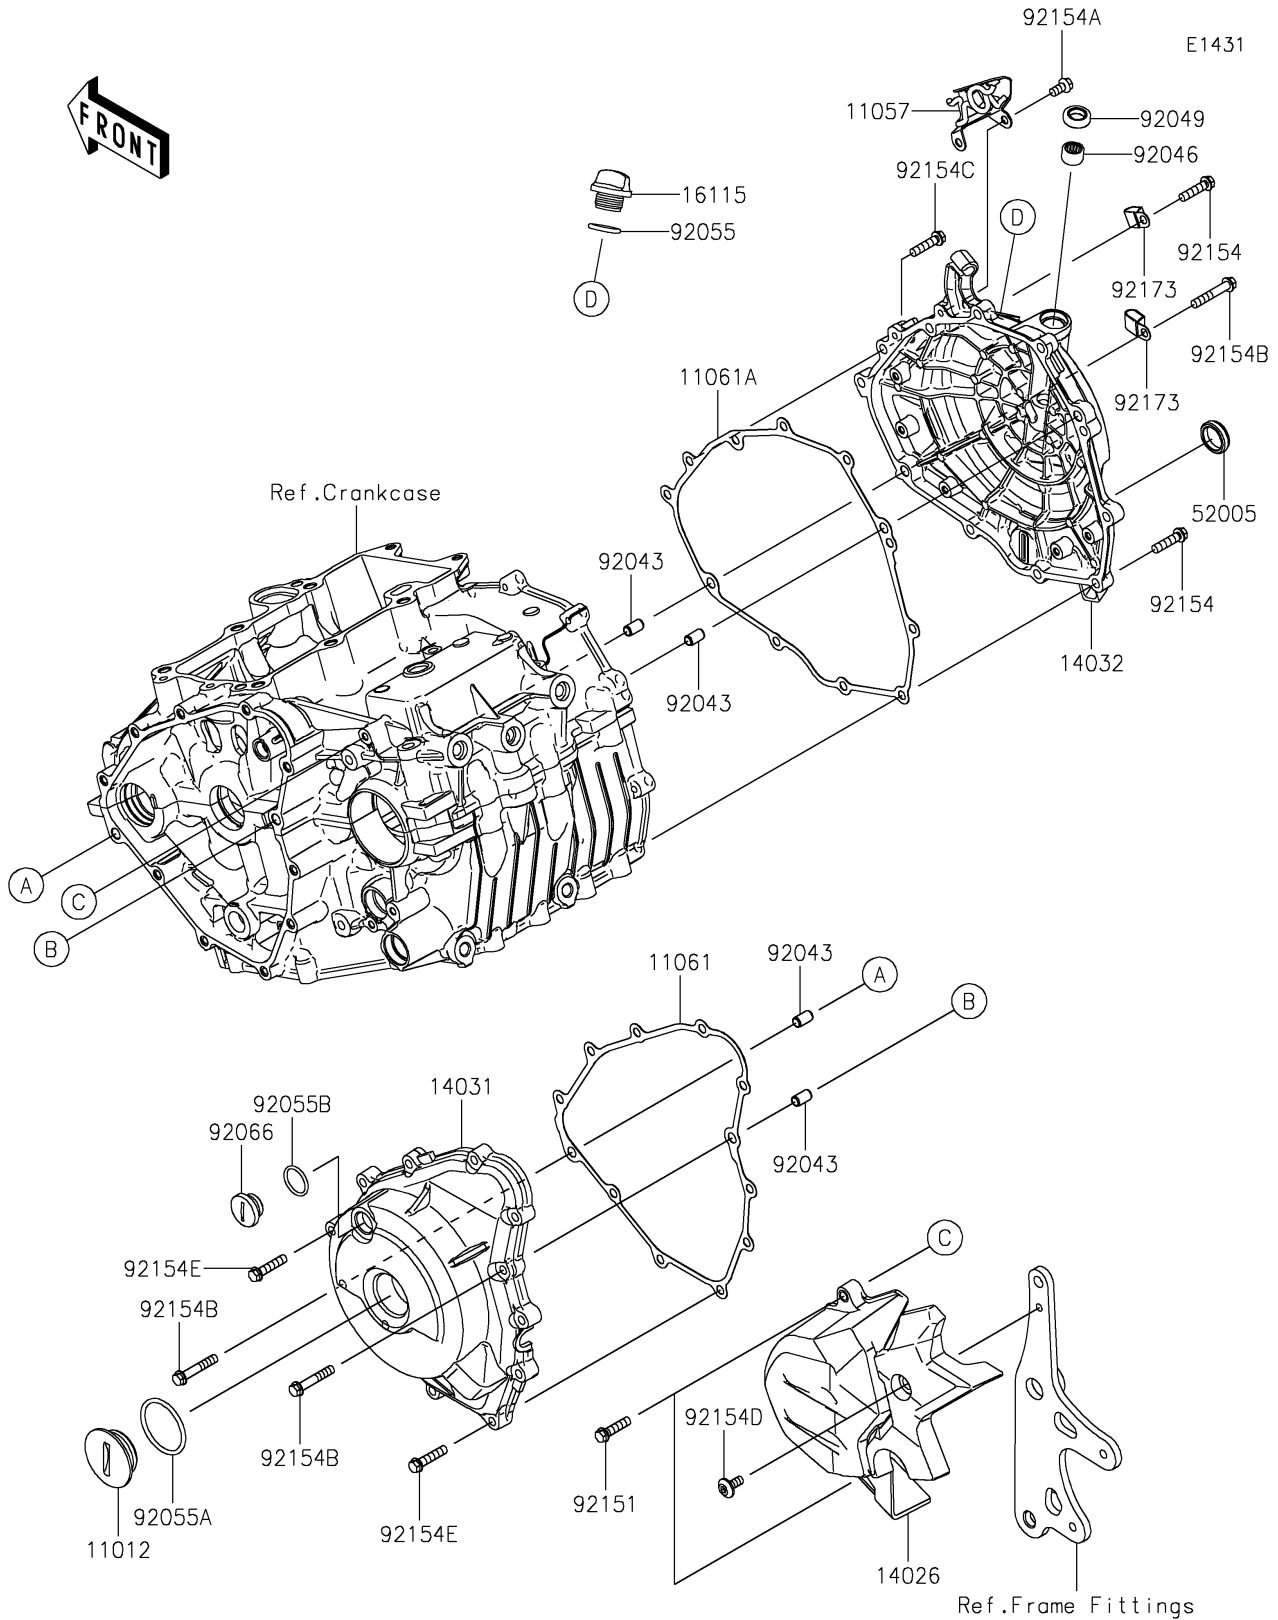

2023 Z400 ABS PARTS DIAGRAM

Engine Cover(s)

2023 Z400 ABS PARTS LIST

Engine Cover(s)

ITEM NAME	PART NUMBER	QUANTITY
CAP (Ref # 11012)	11012-1362	1
BRACKET (Ref # 11057)	11057-1231	1
GASKET,GENERATOR COVER (Ref # 11061)	11061-1252	1
GASKET,CLUTCH COVER (Ref # 11061A)	11061-1253	1
COVER-CHAIN (Ref # 14026)	14026-0141	1
COVER-GENERATOR (Ref # 14031)	14031-0618	1
COVER-CLUTCH (Ref # 14032)	14032-0656	1
CAP-OIL FILLER (Ref # 16115)	16115-1053	1
GAUGE,OIL LEVEL (Ref # 52005)	52005-1009	1
PIN,6.2X8X14 (Ref # 92043)	92043-1263	4
BEARING-NEEDLE,HK1210FM (Ref # 92046)	92046-0034	1
SEAL-OIL (Ref # 92049)	92049-1560	1
RING-O (Ref # 92055)	92055-012	1
RING-O,39.4X3.1 (Ref # 92055A)	92055-0734	1
RING-O,20X2 (Ref # 92055B)	92055-1146	1
PLUG (Ref # 92066)	92066-0748	1
BOLT,FLANGED-SMALL,6X25 (Ref # 92151)	92151-1930	2
BOLT,FLANGED,6X25 (Ref # 92154)	92154-0819	9
BOLT,FLANGED,6X12 (Ref # 92154A)	92154-1777	2
BOLT,FLANGED,6X35 (Ref # 92154B)	92154-1779	3
BOLT,FLANGED,6X25 (Ref # 92154C)	92154-2734	1
BOLT,SOCKET,6X14 (Ref # 92154D)	92154-2735	1
BOLT,FLANGED,6X28 (Ref # 92154E)	92154-2788	10
CLAMP (Ref # 92173)	92173-1828	2