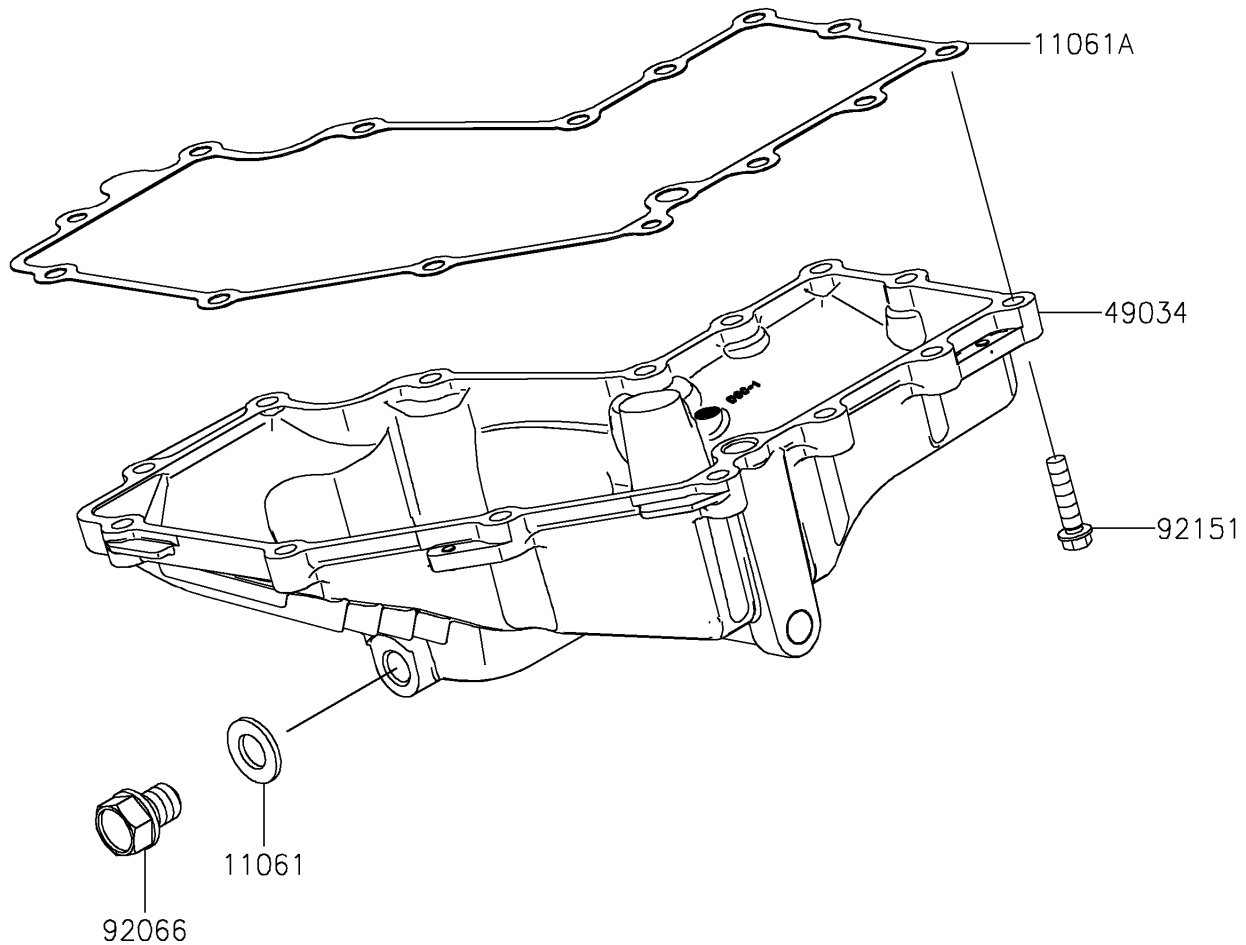

# 2022 Z400 PARTS DIAGRAM

Oil Pan

E1434

## 2022 Z400 PARTS LIST

### Oil Pan

ITEM NAME	PART NUMBER	QUANTITY
GASKET,12X22X2 (Ref # 11061)	11061-0417	1
GASKET,OILPAN (Ref # 11061A)	11061-1251	1
PAN-OIL (Ref # 49034)	49034-0568	1
PLUG,OIL DRAIN,12X15 (Ref # 92066)	92066-0767	1
BOLT,FLANGED-SMALL,6X25 (Ref # 92151)	92151-1930	14