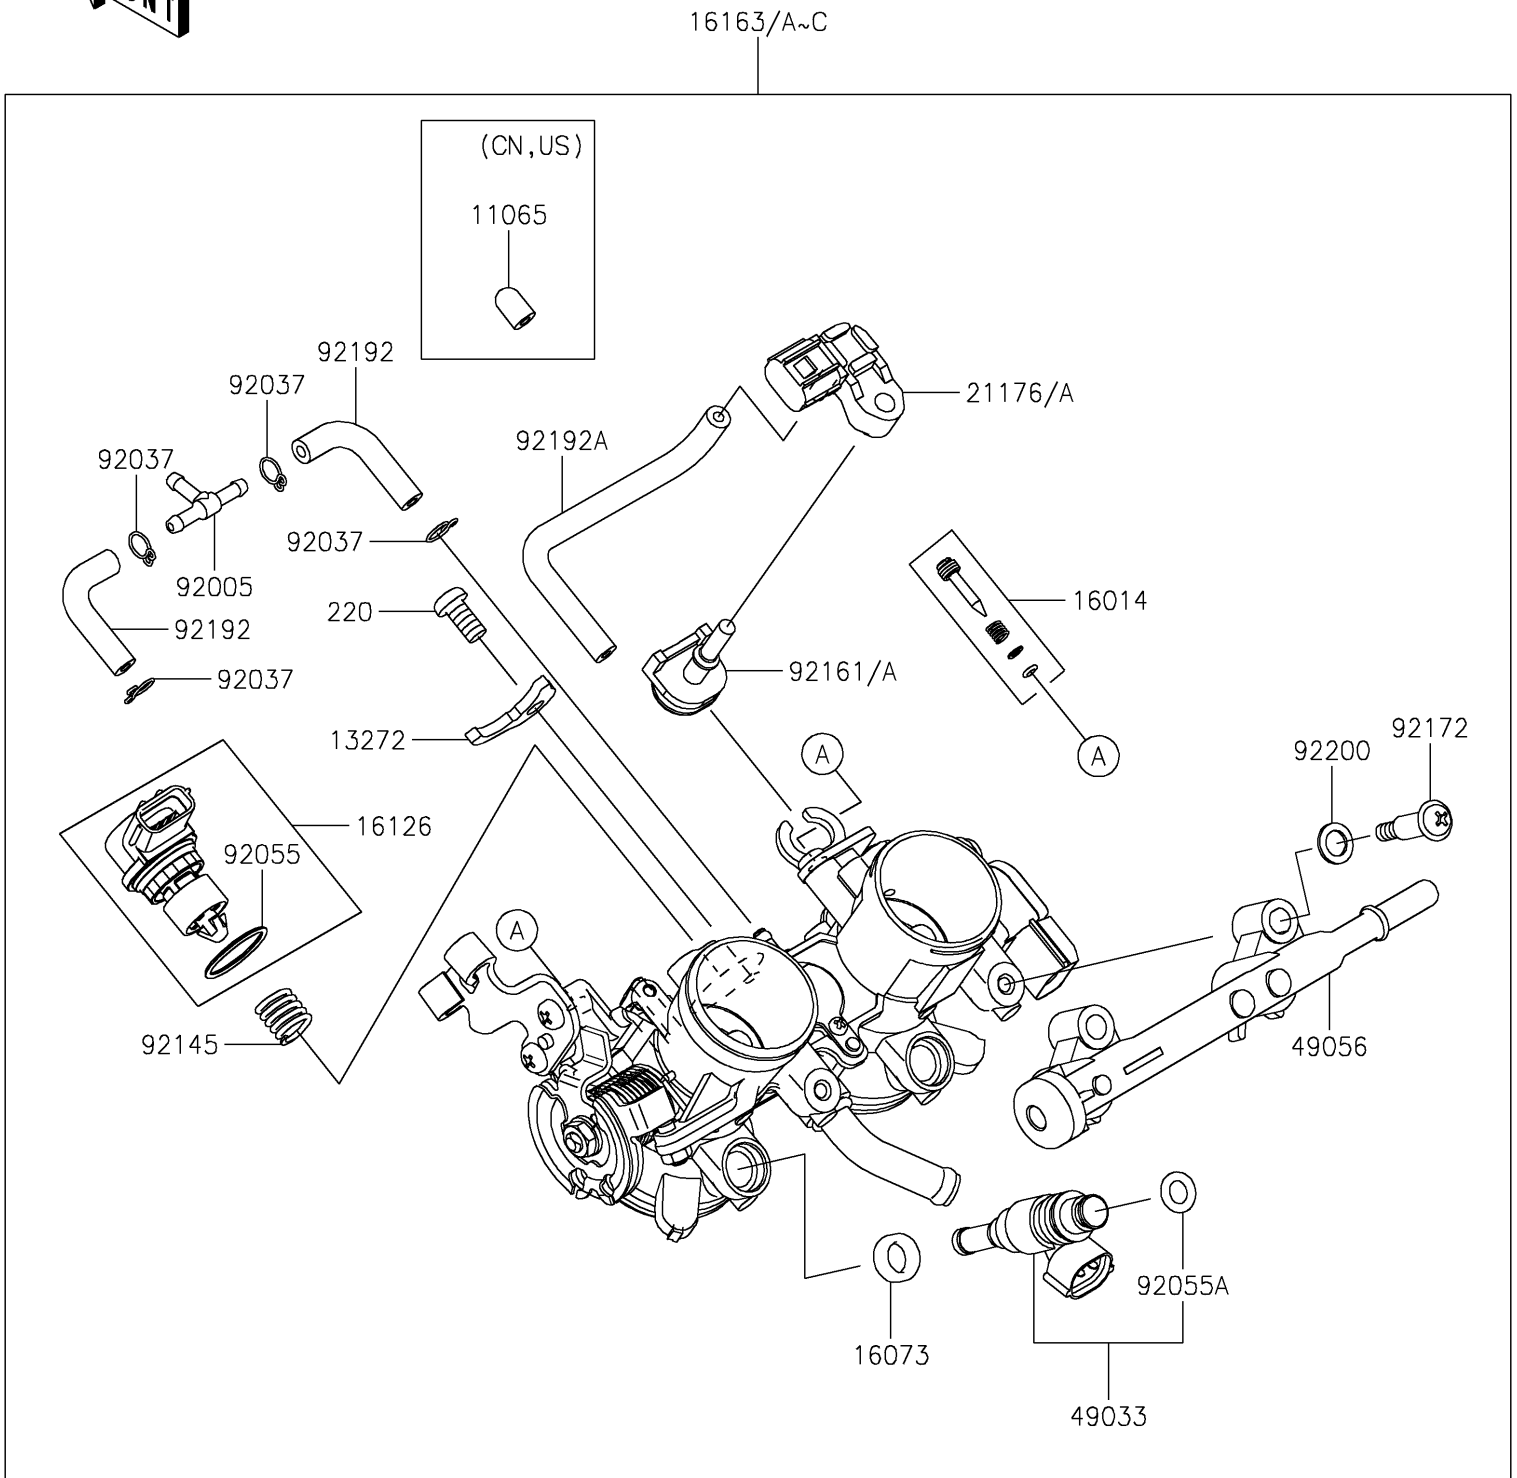

2021 Z400 ABS PARTS DIAGRAM

Throttle

E1510

2021 Z400 ABS PARTS LIST

Throttle

ITEM NAME	PART NUMBER	QUANTITY
PLATE (Ref # 13272)	13272-2558	1
SCREW-PILOT AIR (Ref # 16014)	16014-0022	2
INSULATOR (Ref # 16073)	16073-0866	2
VALVE,ISC (Ref # 16126)	16126-0748	1
THROTTLE-ASSY (Ref # 16163)	16163-0976	1
THROTTLE-ASSY (Ref # 16163A)	16163-0977	1
SENSOR,PRESSURE (Ref # 21176)	21176-0111	1
NOZZLE-INJECTION (Ref # 49033)	49033-0047	2
PIPE-INJECTION (Ref # 49056)	49056-0050	1
FITTING (Ref # 92005)	92005-1380	1
RING-O (Ref # 92055)	92055-0907	1
RING-O,REGULATOR-FUEL (Ref # 92055A)	92055-2187	2
SPRING (Ref # 92145)	92145-1826	1
DAMPER (Ref # 92161)	92161-0673	1
SCREW (Ref # 92172)	92172-1257	2
TUBE,3.5X7.5X55 (Ref # 92192)	92192-1349	2
TUBE (Ref # 92192A)	92192-1906	1
WASHER (Ref # 92200)	92200-3807	2
SCREW-PAN-CROS,6X12 (Ref # 220)	220AA0612	1