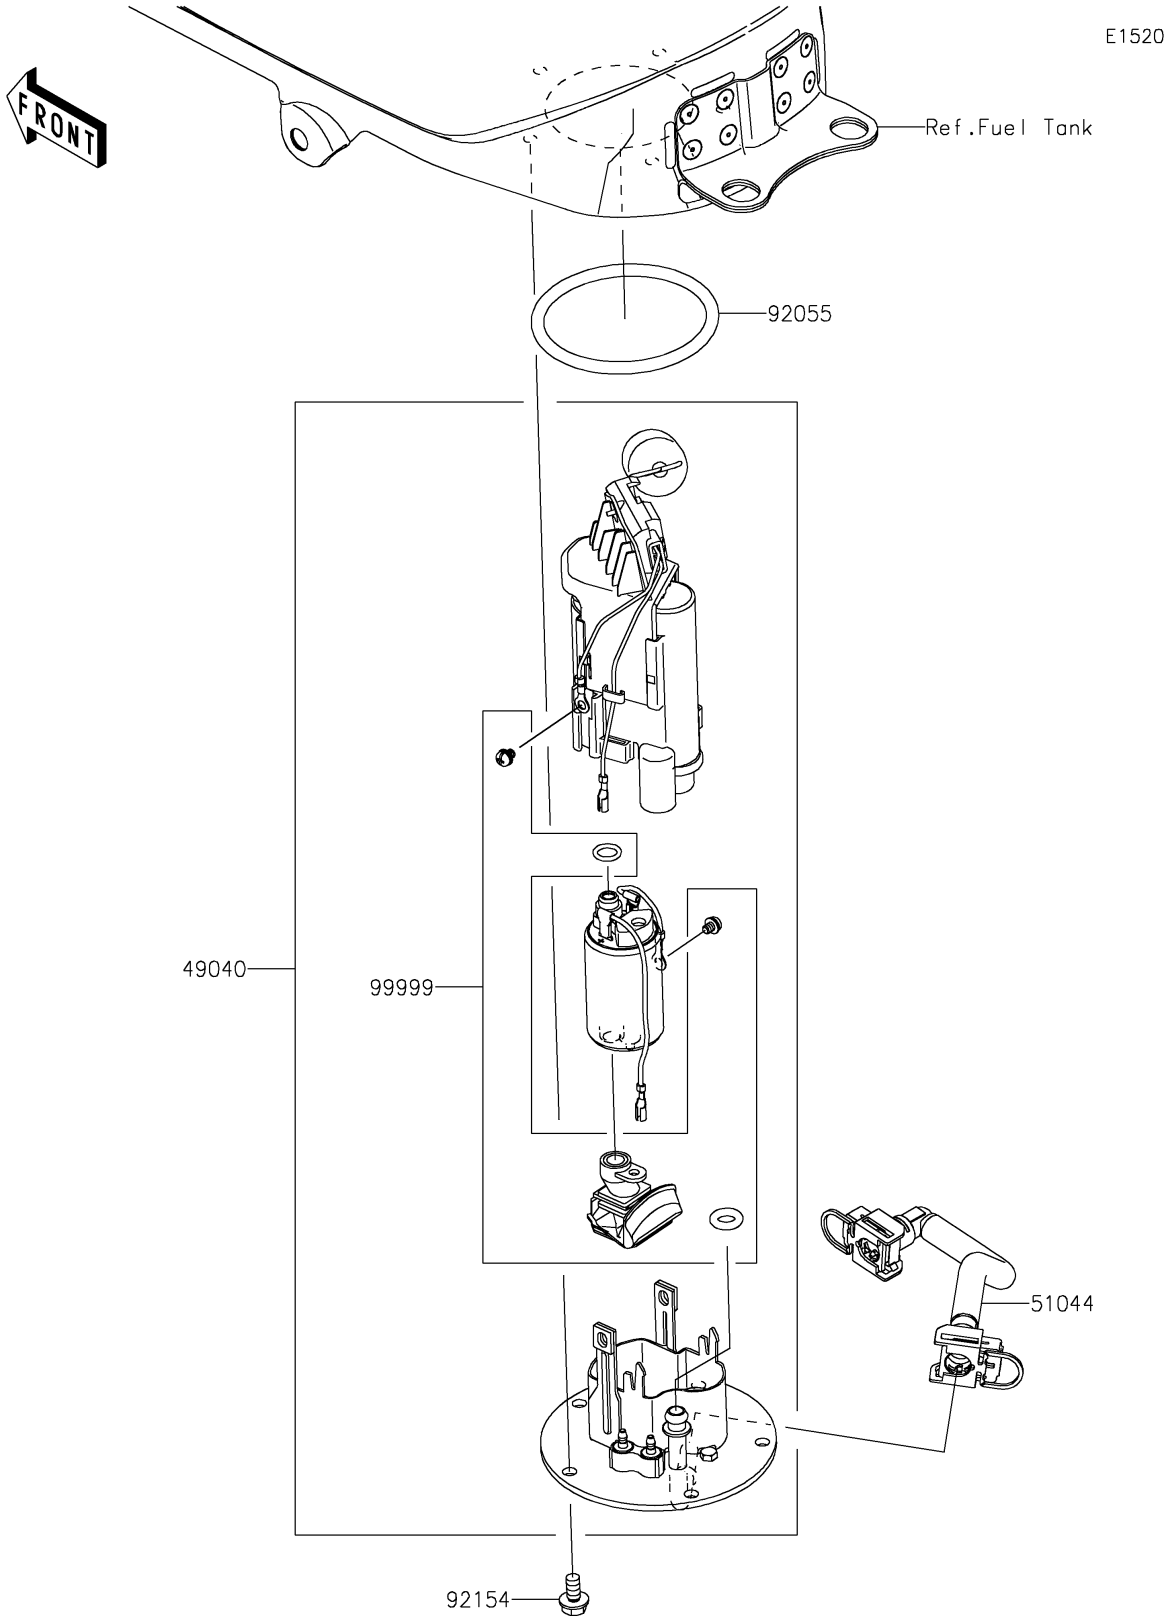

# 2021 Z400 PARTS DIAGRAM

## Fuel Pump

## 2021 Z400 PARTS LIST

### Fuel Pump

ITEM NAME	PART NUMBER	QUANTITY
PUMP-FUEL (Ref # 49040)	49040-0763	1
TUBE-ASSY,FUEL (Ref # 51044)	51044-0843	1
RING-O,74.6X5.7 (Ref # 92055)	92055-0728	1
BOLT,FLANGED,6X12 (Ref # 92154)	92154-2335	5
KIT,FUEL FILTER (Ref # 99999)	99999-0525	1