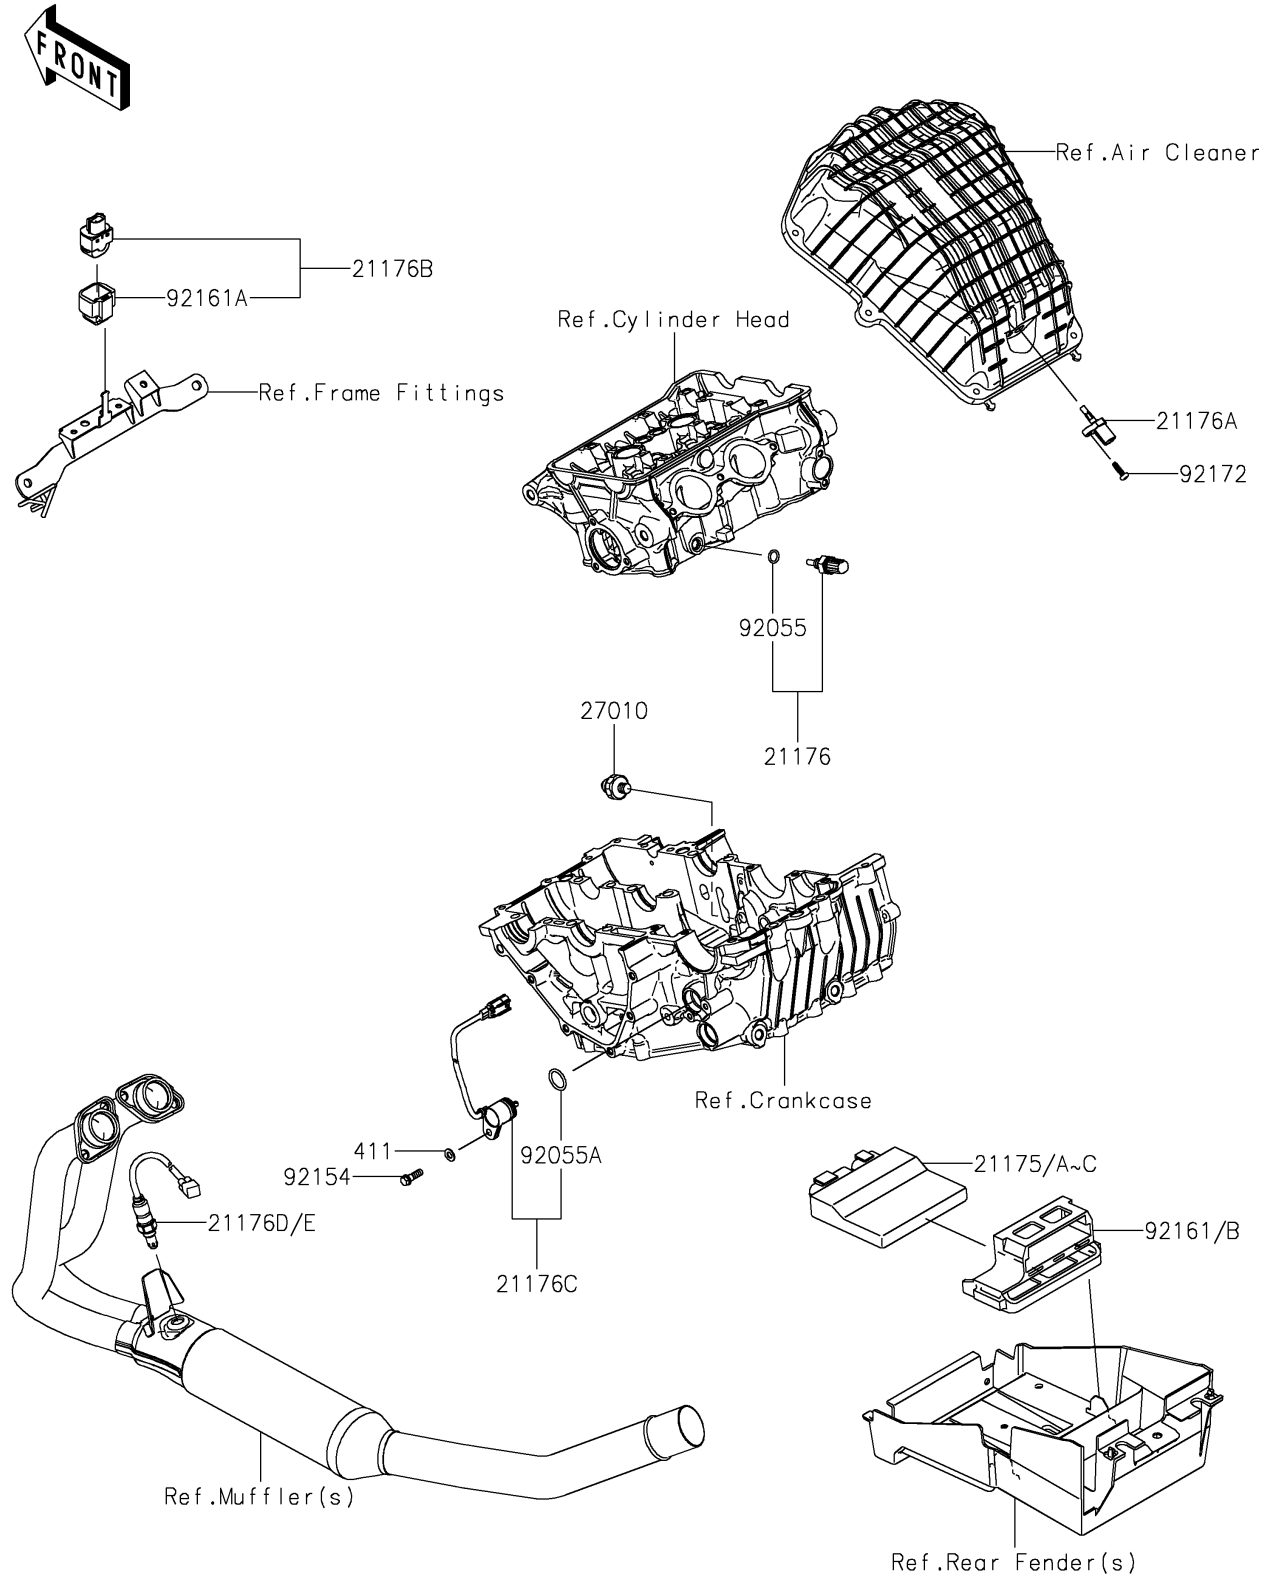

2021 Z400 ABS PARTS DIAGRAM

Fuel Injection

E1530

2021 Z400 ABS PARTS LIST

Fuel Injection

ITEM NAME	PART NUMBER	QUANTITY
CONTROL UNIT-ELECTRONIC (Ref # 21175)	21175-1444	1
CONTROL UNIT-ELECTRONIC (Ref # 21175A)	21175-1445	1
SENSOR,WATER TEMP (Ref # 21176)	21176-0009	1
SENSOR,AIR TEMPERATURE (Ref # 21176A)	21176-0048	1
SENSOR,VEHICLE-DOWN (Ref # 21176B)	21176-0704	1
SENSOR,GEAR POSITION (Ref # 21176C)	21176-0852	1
SENSOR,OXYGEN (Ref # 21176D)	21176-0892	1
SWITCH,OIL PRESSURE (Ref # 27010)	27010-1313	1
RING-O,9.5X1.9 (Ref # 92055)	92055-0016	1
RING-O (Ref # 92055A)	92055-0917	1
BOLT (Ref # 92154)	92154-3764	1
DAMPER (Ref # 92161)	92161-0356	1
DAMPER (Ref # 92161A)	92161-0951	1
SCREW,TAPPING,5X16 (Ref # 92172)	92172-0790	1
WASHER-PLAIN,6MM (Ref # 411)	411AA0600	1