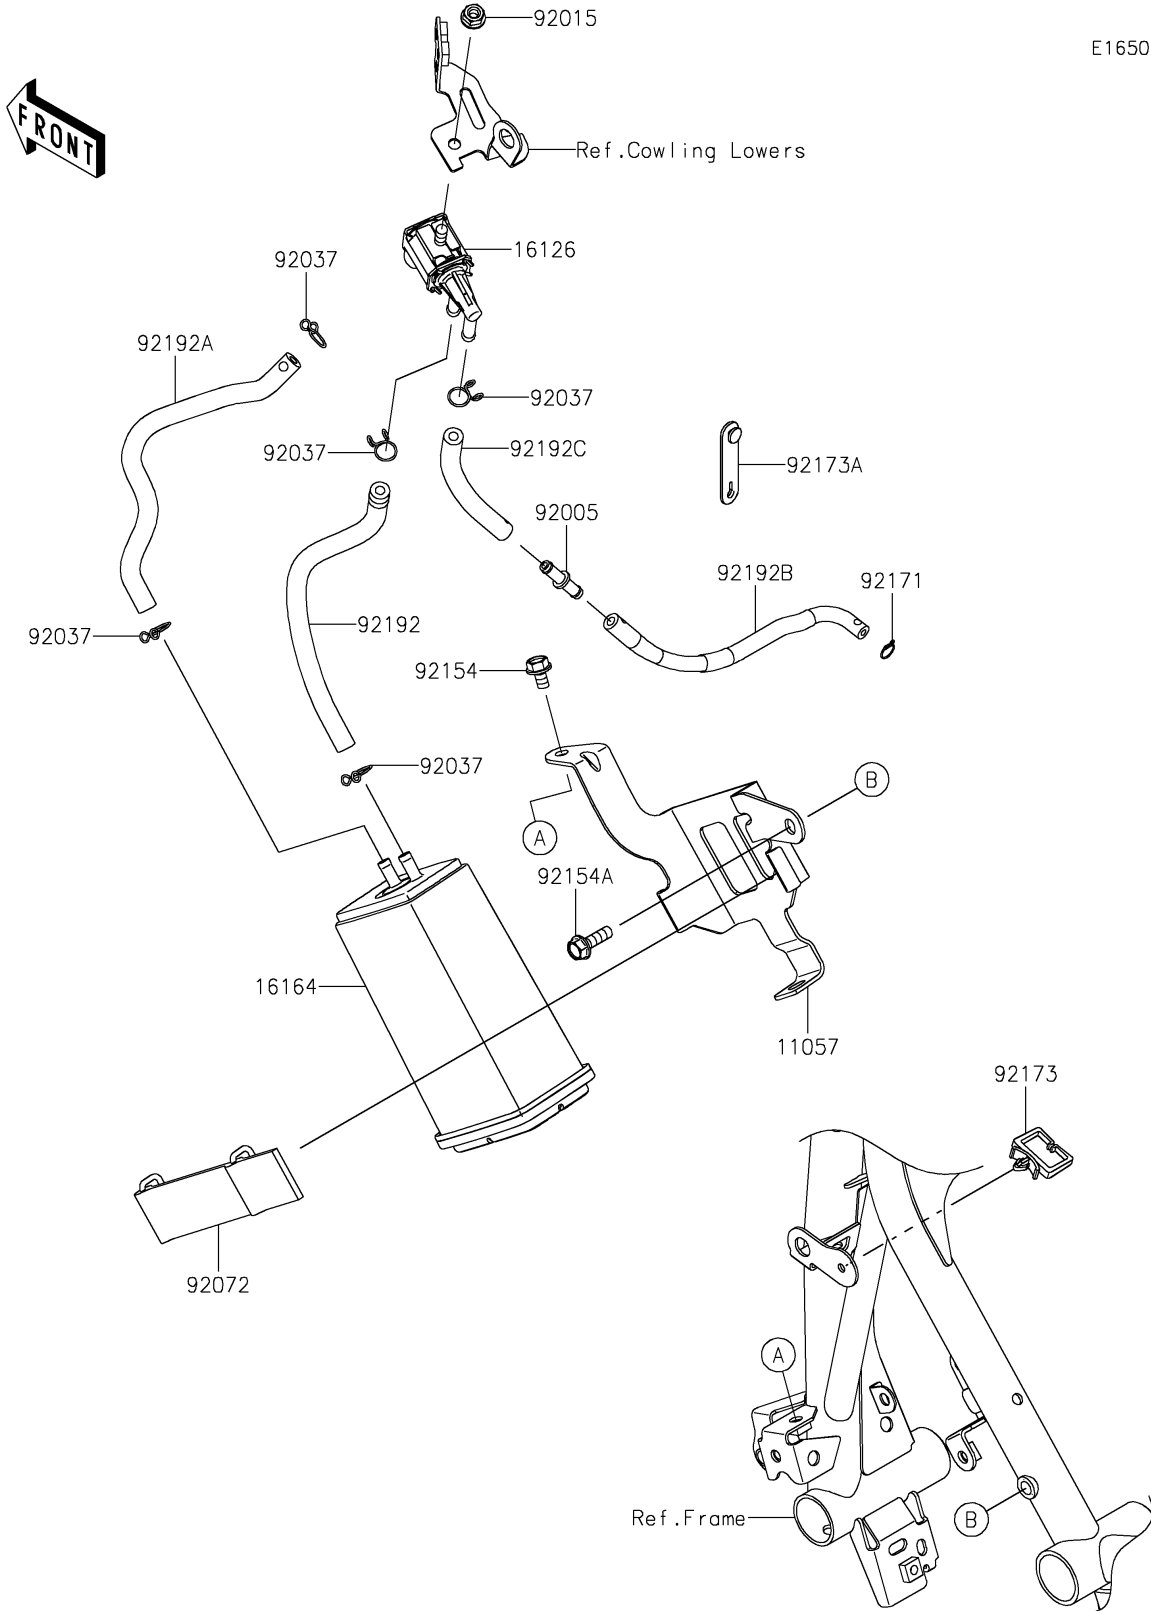

2023 Z400 ABS PARTS DIAGRAM

Fuel Evaporative System(CA)

E1650

2023 Z400 ABS PARTS LIST

Fuel Evaporative System(CA)

ITEM NAME	PART NUMBER	QUANTITY
BRACKET,CANISTER (Ref # 11057)	11057-2143	1
VALVE,SOLENOID (Ref # 16126)	16126-0705	1
CANISTER (Ref # 16164)	16164-0012	1
FITTING (Ref # 92005)	92005-0721	1
NUT,FLANGED,6MM (Ref # 92015)	92015-1367	1
CLAMP,TUBE (Ref # 92037)	92037-147	5
BAND,CANISTER (Ref # 92072)	92072-0815	1
BOLT,FLANGED,6X10 (Ref # 92154)	92154-2939	1
BOLT-FLANGED,6X20 (Ref # 92154A)	92154-3812	1
CLAMP (Ref # 92171)	92171-0573	1
CLAMP,CABLE CLIP (Ref # 92173)	92173-1242	1
CLAMP (Ref # 92173A)	92173-2198	1
TUBE,5X10.4X220 (Ref # 92192)	92192-1229	1
TUBE,FUEL TANK-CANISTER (Ref # 92192A)	92192-1806	1
TUBE,FITTING-THROTTLE BODY (Ref # 92192B)	92192-1920	1
TUBE,5X10.4X92 (Ref # 92192C)	92192-1923	1