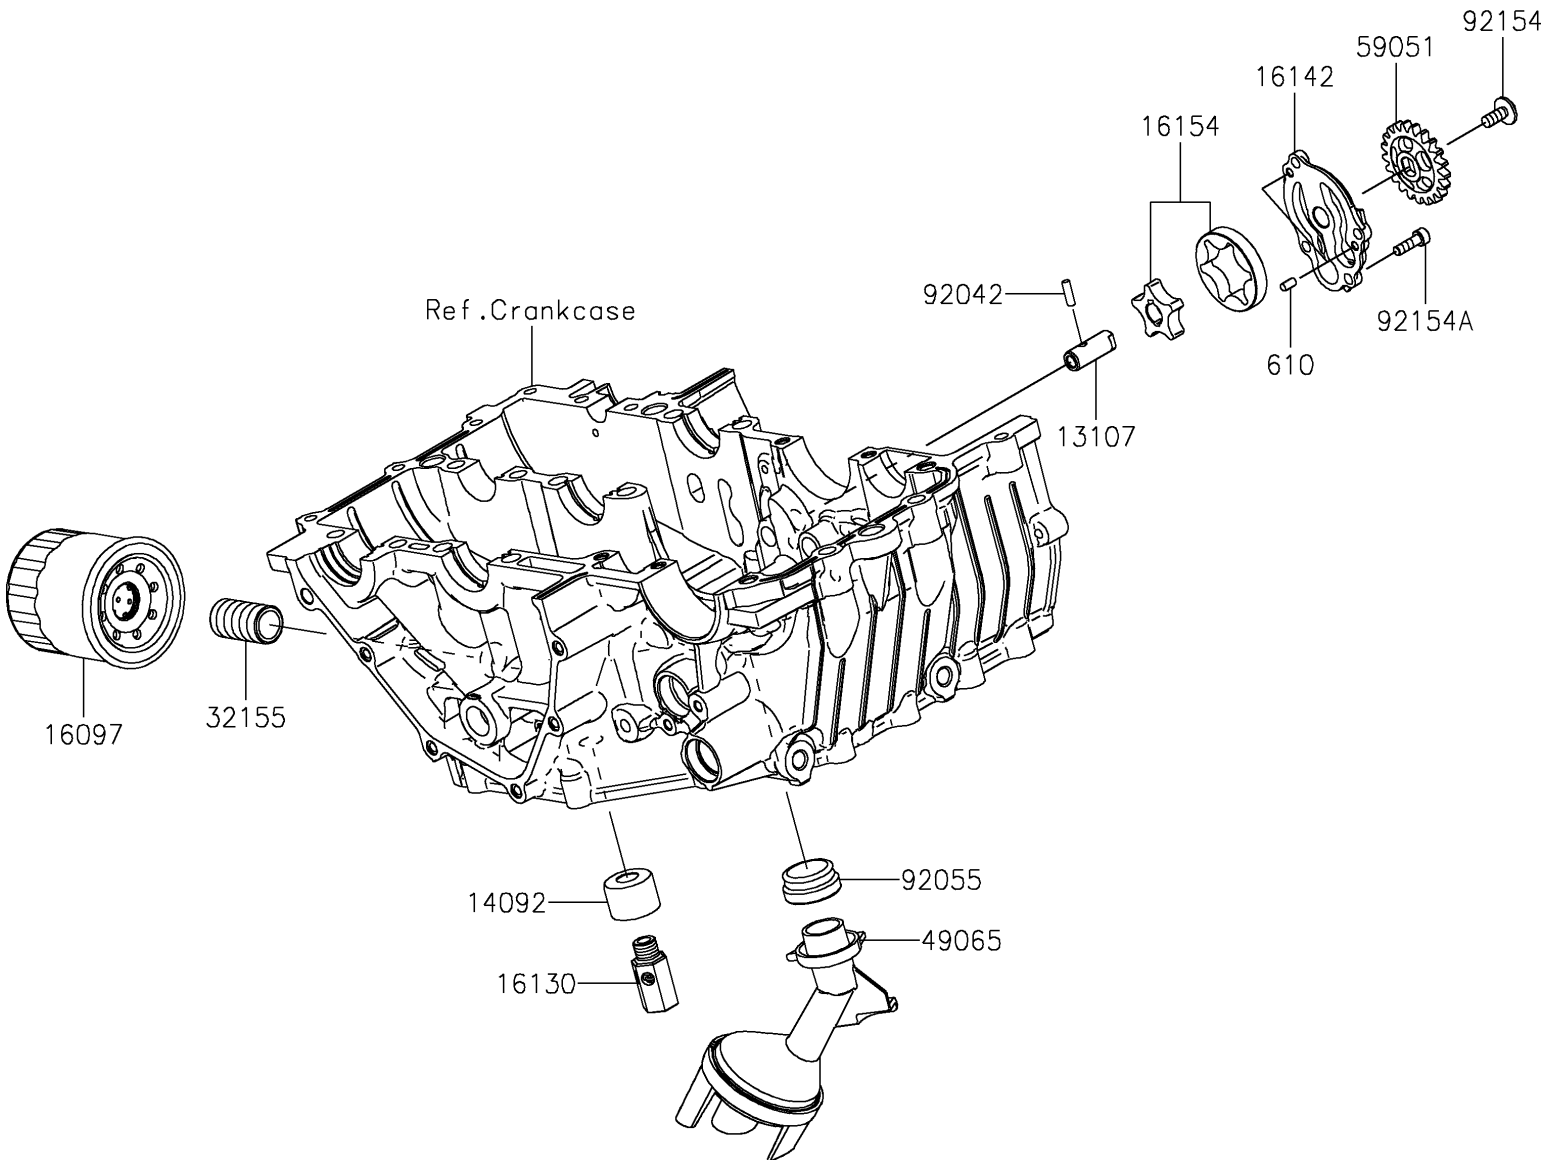

2021 Z400 ABS PARTS DIAGRAM

Oil Pump/Oil Filter

E1710

2021 Z400 ABS PARTS LIST

Oil Pump/Oil Filter

ITEM NAME	PART NUMBER	QUANTITY
SHAFT (Ref # 13107)	13107-0905	1
COVER,RELIEF VALVE (Ref # 14092)	14092-1002	1
FILTER-ASSY-OIL (Ref # 16097)	16097-0552	1
VALVE-ASSY-RELIEF (Ref # 16130)	16130-0006	1
COVER-PUMP (Ref # 16142)	16142-0748	1
ROTOR-PUMP (Ref # 16154)	16154-0738	1
PIPE,OIL FILTER (Ref # 32155)	32155-0029	1
FILTER-OIL (Ref # 49065)	49065-0048	1
GEAR-SPUR,OIL PUMP,21T (Ref # 59051)	59051-0797	1
PIN,DOWEL,4X13.8 (Ref # 92042)	92042-030	1
RING-O,OIL FILTER (Ref # 92055)	92055-1354	1
BOLT,SOCKET,6X14 (Ref # 92154)	92154-2731	1
BOLT,SOCKET,5X16 (Ref # 92154A)	92154-2792	4
ROLLER,4X8 (Ref # 610)	610A0408	2