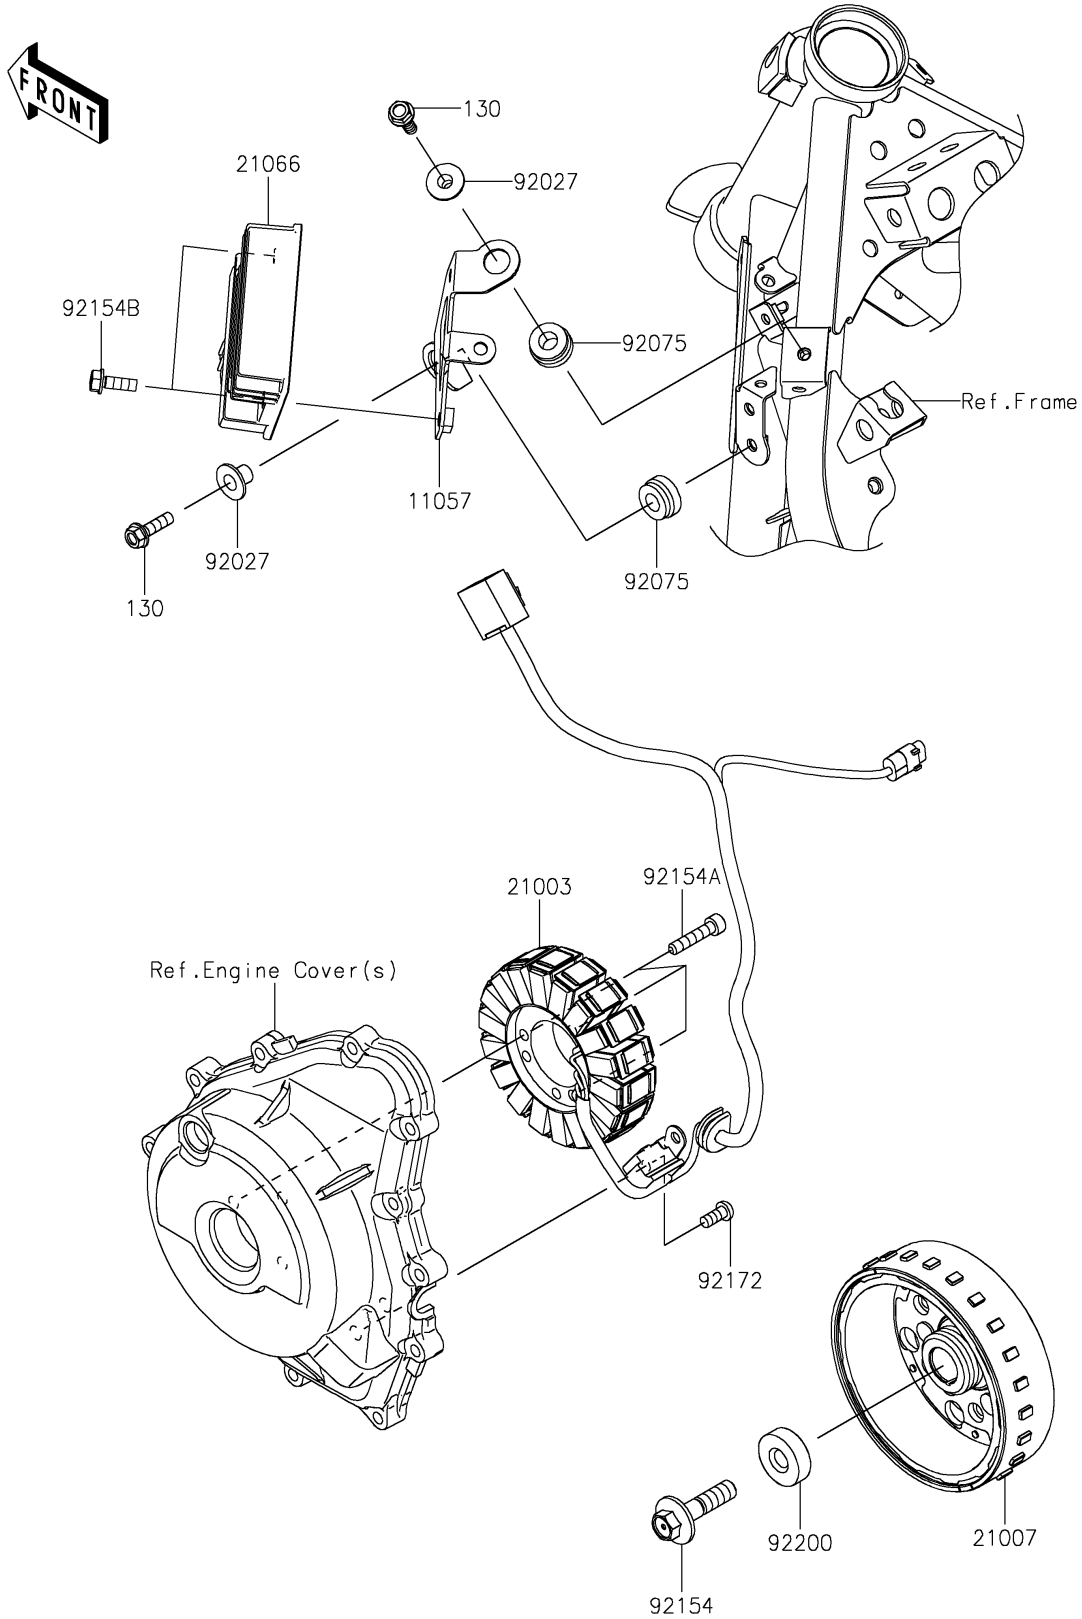

# 2021 Z400 ABS PARTS DIAGRAM

Generator

E1810

## 2021 Z400 ABS PARTS LIST

### Generator

ITEM NAME	PART NUMBER	QUANTITY
BRACKET,REGULATOR (Ref # 11057)	11057-1977	1
STATOR (Ref # 21003)	21003-0178	1
ROTOR (Ref # 21007)	21007-0730	1
REGULATOR-VOLTAGE (Ref # 21066)	21066-0761	1
COLLAR,FLANGED,L=12.1,BLACK (Ref # 92027)	92027-1651	2
DAMPER (Ref # 92075)	92075-277	2
BOLT,FLANGED,10X40 (Ref # 92154)	92154-2341	1
BOLT,SOCKET,6X30 (Ref # 92154A)	92154-2820	3
BOLT,FLANGED,6X18 (Ref # 92154B)	92154-2896	2
SCREW,6X14 (Ref # 92172)	92172-1212	2
WASHER,10X30X9 (Ref # 92200)	92200-0790	1
BOLT-FLANGED,6X22 (Ref # 130)	130BA0622	2