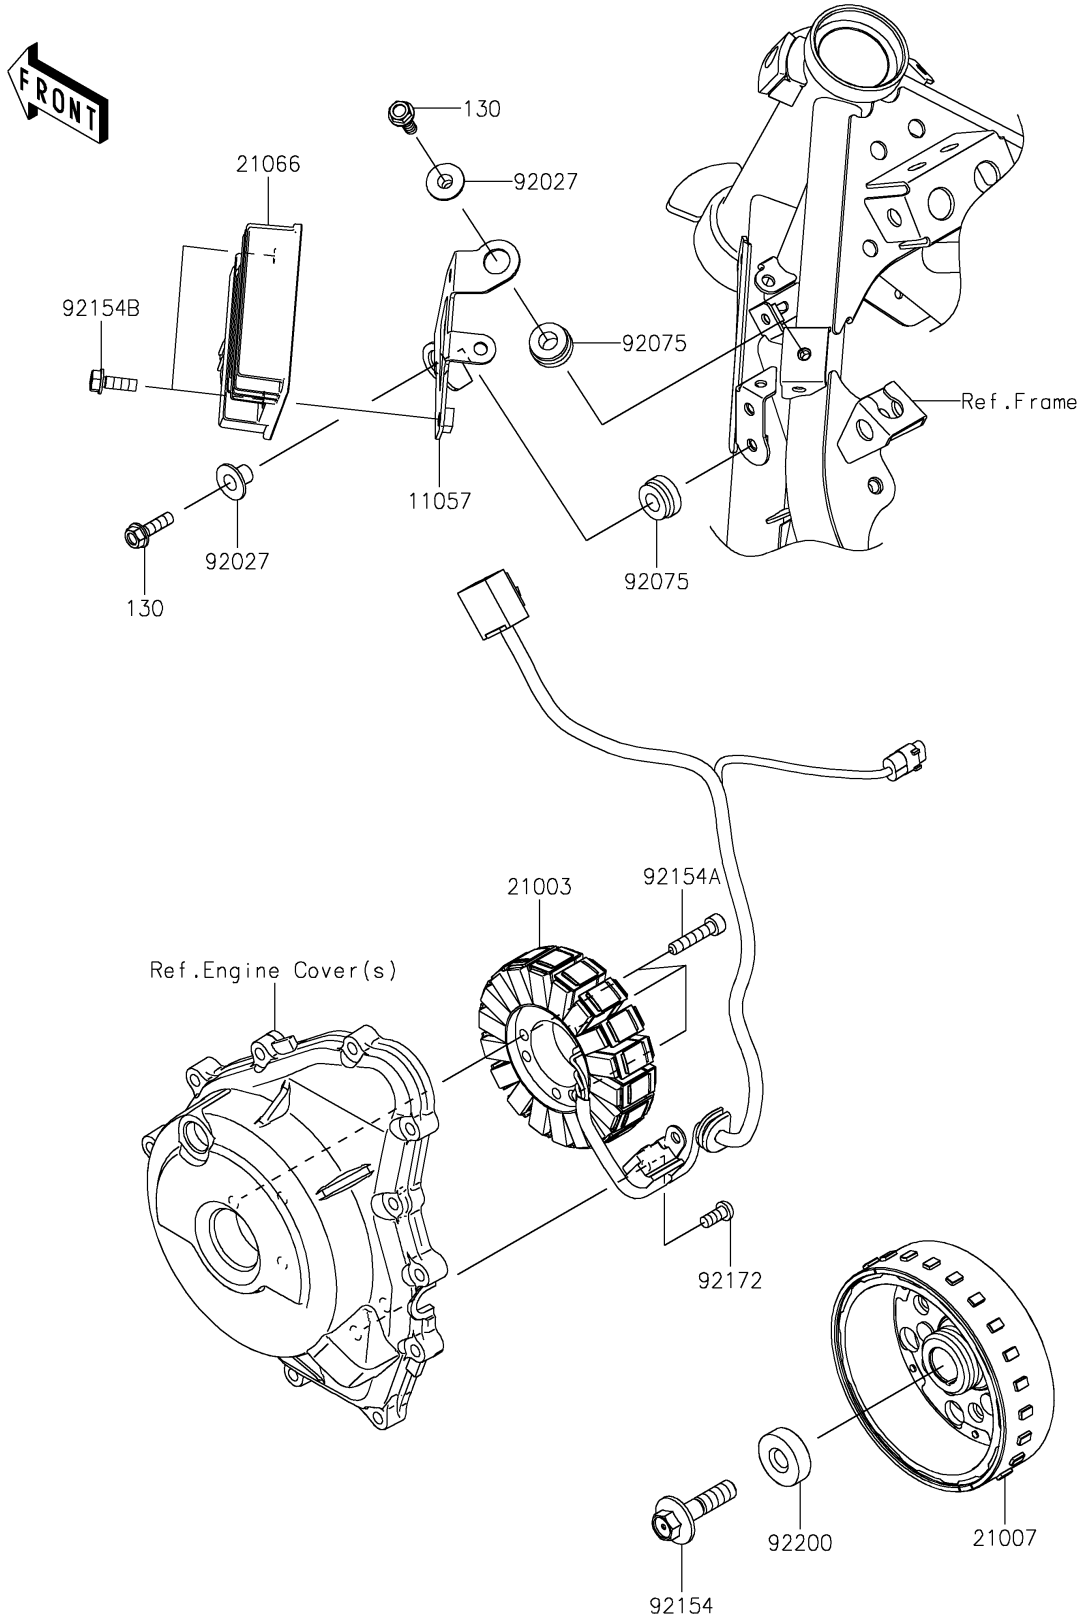

# 2022 Z400 ABS PARTS DIAGRAM

Generator

E1810

## 2022 Z400 ABS PARTS LIST

### Generator

ITEM NAME	PART NUMBER	QUANTITY
BRACKET,REGULATOR (Ref # 11057)	11057-1977	1
STATOR (Ref # 21003)	21003-0178	1
ROTOR (Ref # 21007)	21007-0730	1
REGULATOR-VOLTAGE (Ref # 21066)	21066-0761	1
COLLAR,FLANGED,L=12.1,BLACK (Ref # 92027)	92027-1651	2
DAMPER (Ref # 92075)	92075-277	2
BOLT,FLANGED,10X40 (Ref # 92154)	92154-2341	1
BOLT,SOCKET,6X30 (Ref # 92154A)	92154-2820	3
BOLT,FLANGED,6X18 (Ref # 92154B)	92154-2896	2
SCREW,6X14 (Ref # 92172)	92172-1212	2
WASHER,10X30X9 (Ref # 92200)	92200-0790	1
BOLT-FLANGED,6X22 (Ref # 130)	130BA0622	2